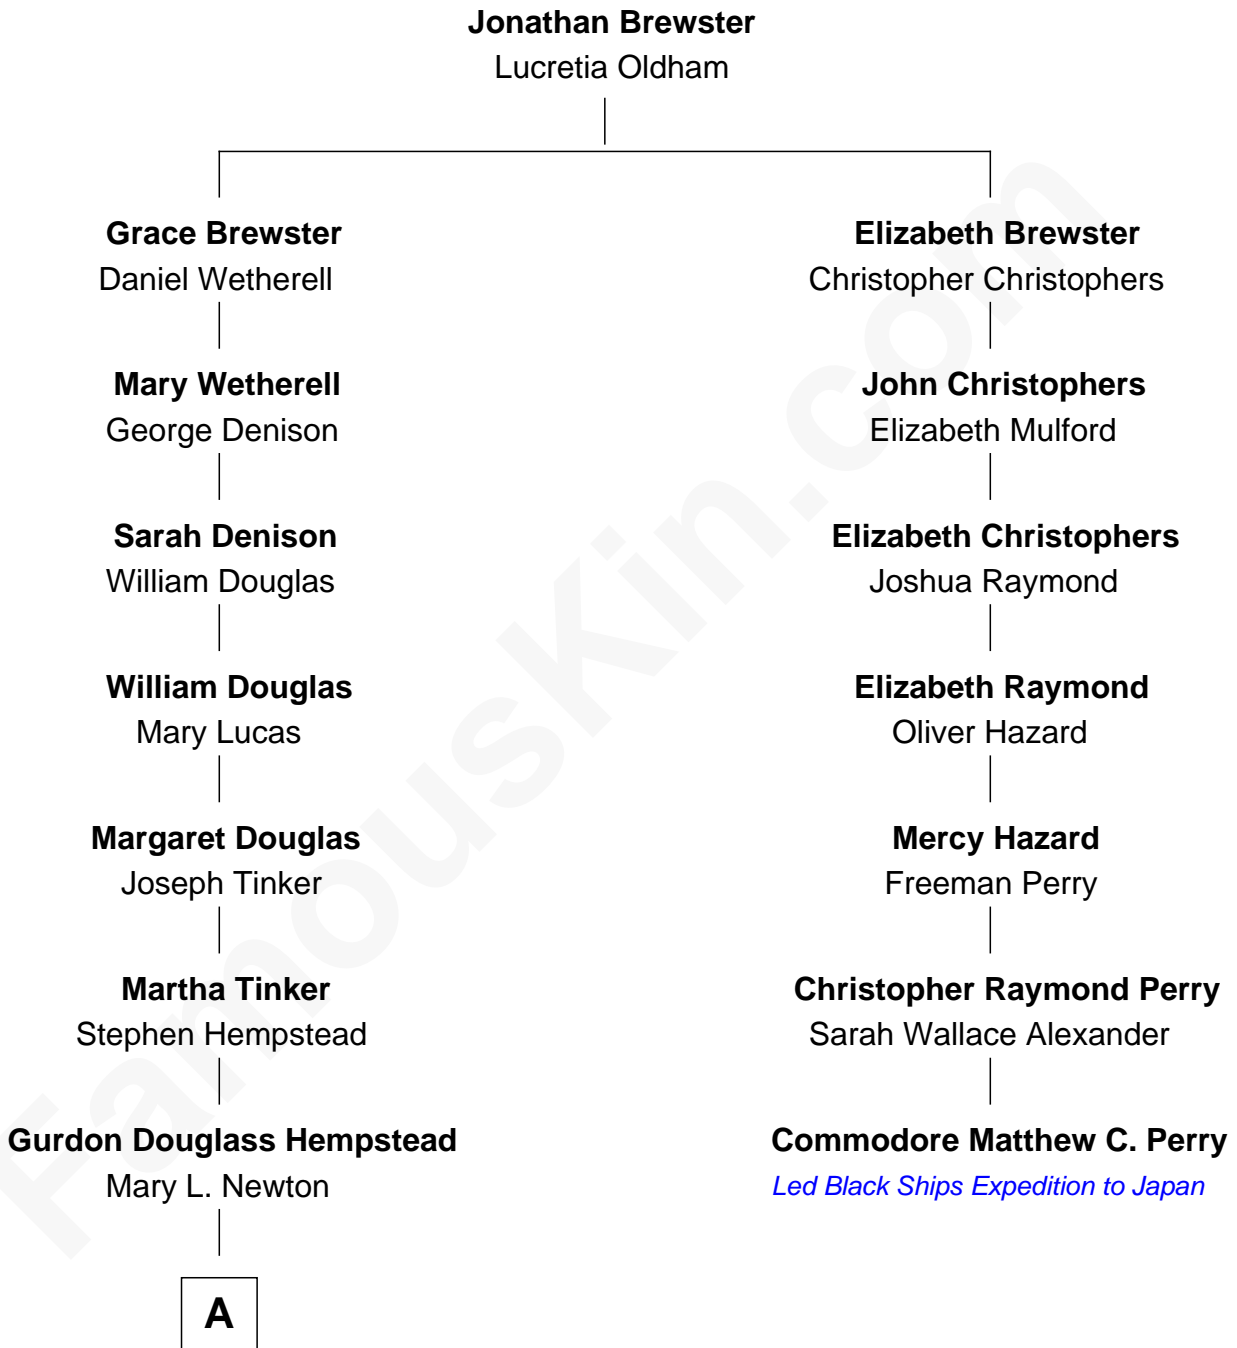

FamousKin.com
Relationship Chart of
Richard Gere
Movie Actor

6th cousin 5 times removed of

Commodore Matthew C. Perry
Led Black Ships Expedition to Japan

A

—
Julia Anne Hempstead

Elisha Thomas Tiffany

—
Nelson Leroy Tiffany

Evaline Harriet Williams

—
William Stanton Tiffany

Anna Rebecca Stevens

—
Doris Anna Tiffany

Homer George Gere

—
Richard Gere

Movie Actor