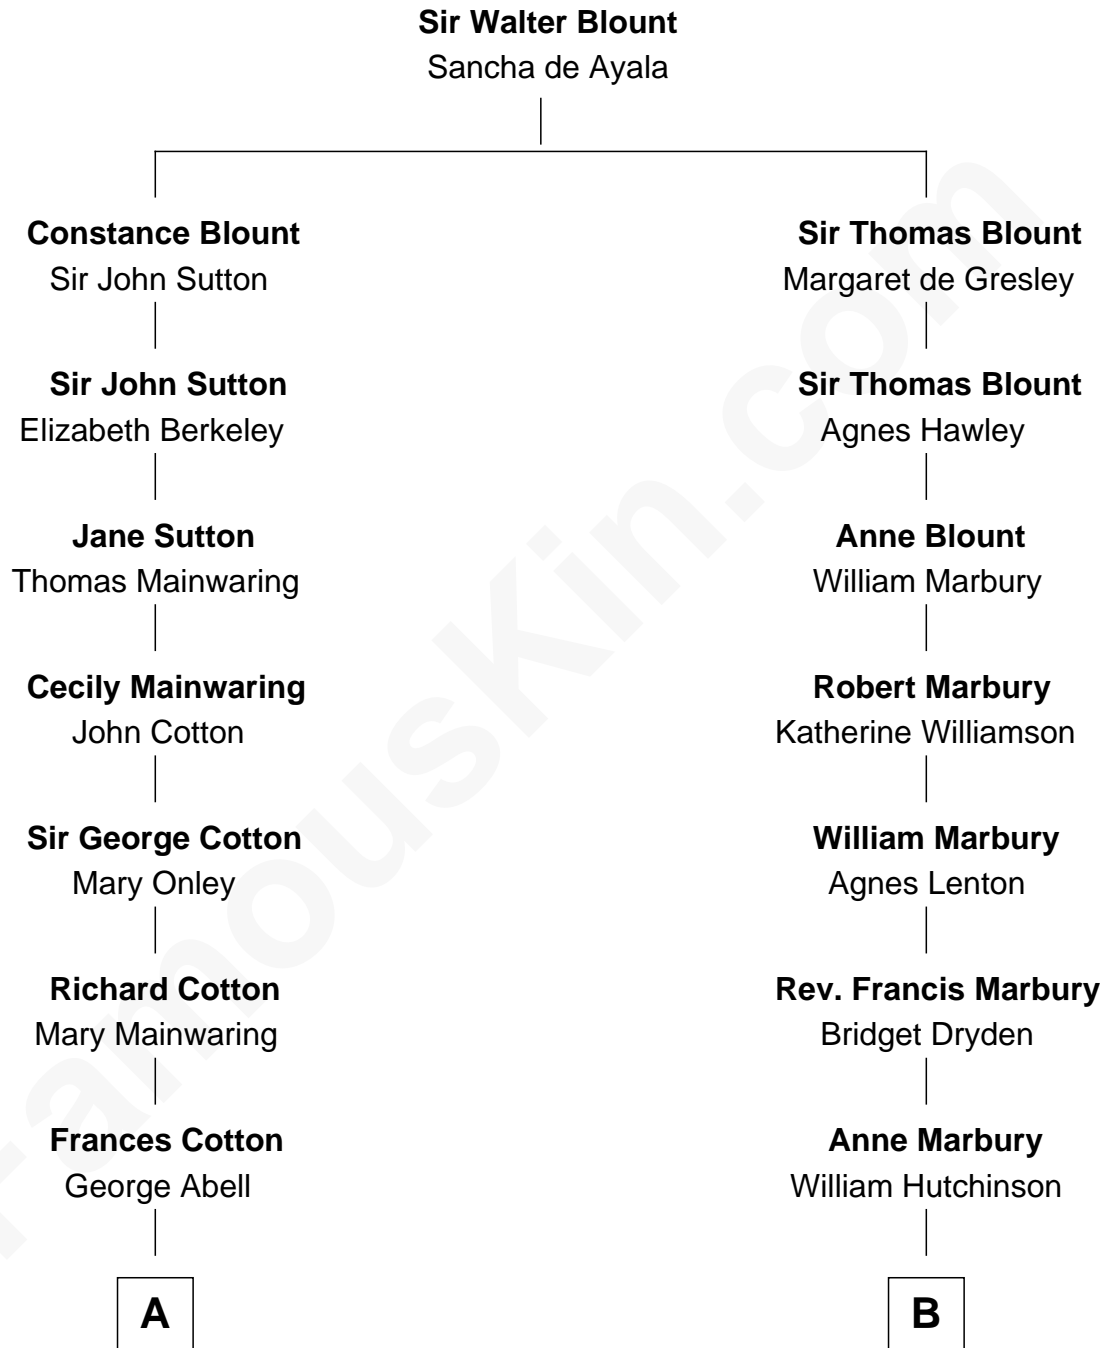

FamousKin.com
Relationship Chart of
Richard Gere
Movie Actor

14th cousin 5 times removed of

Stephen A. Douglas
Participated in Lincoln-Douglas Debates

C

William Stanton Tiffany

Anna Rebecca Stevens

Doris Anna Tiffany