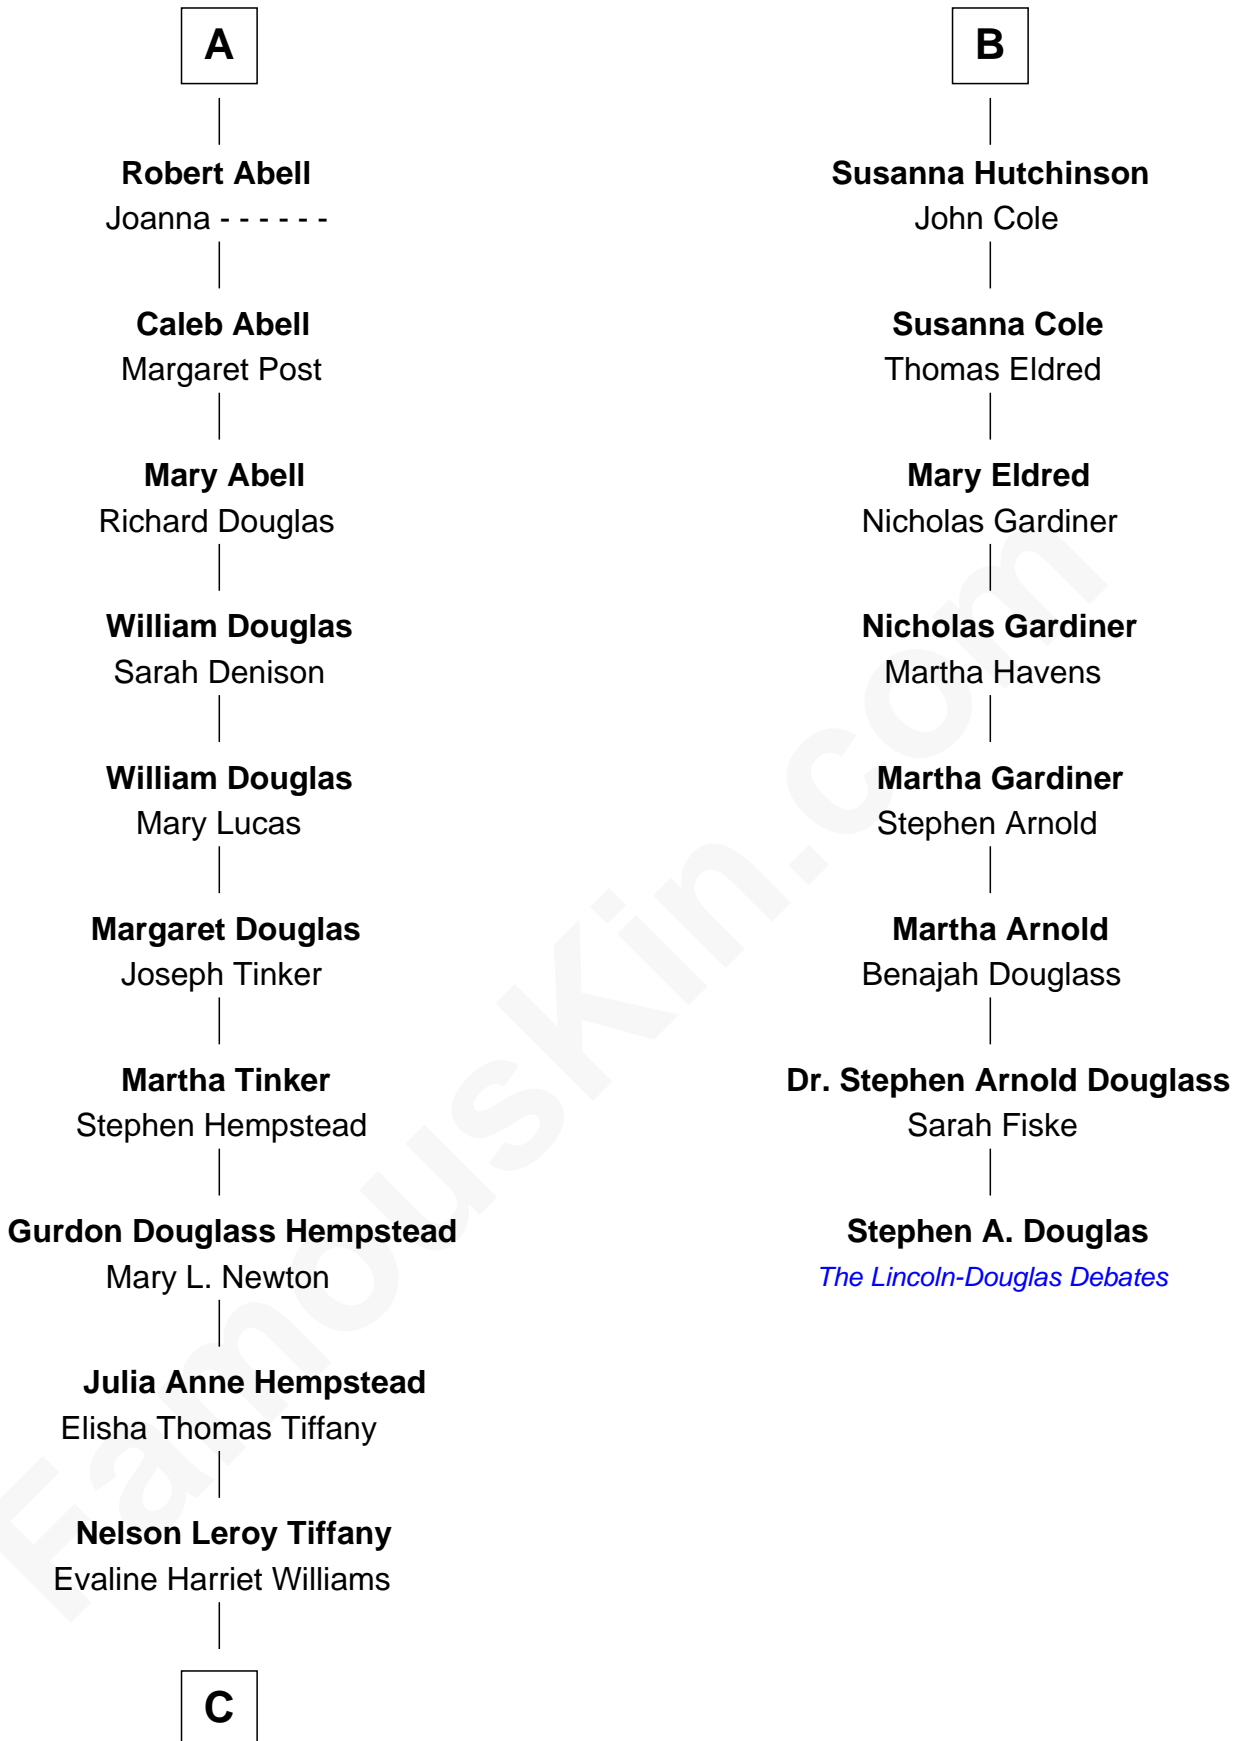

FamousKin.com
Relationship Chart of
Richard Gere
Movie Actor

14th cousin 5 times removed of

Stephen A. Douglas
Participated in Lincoln-Douglas Debates

C

William Stanton Tiffany

Anna Rebecca Stevens

Doris Anna Tiffany