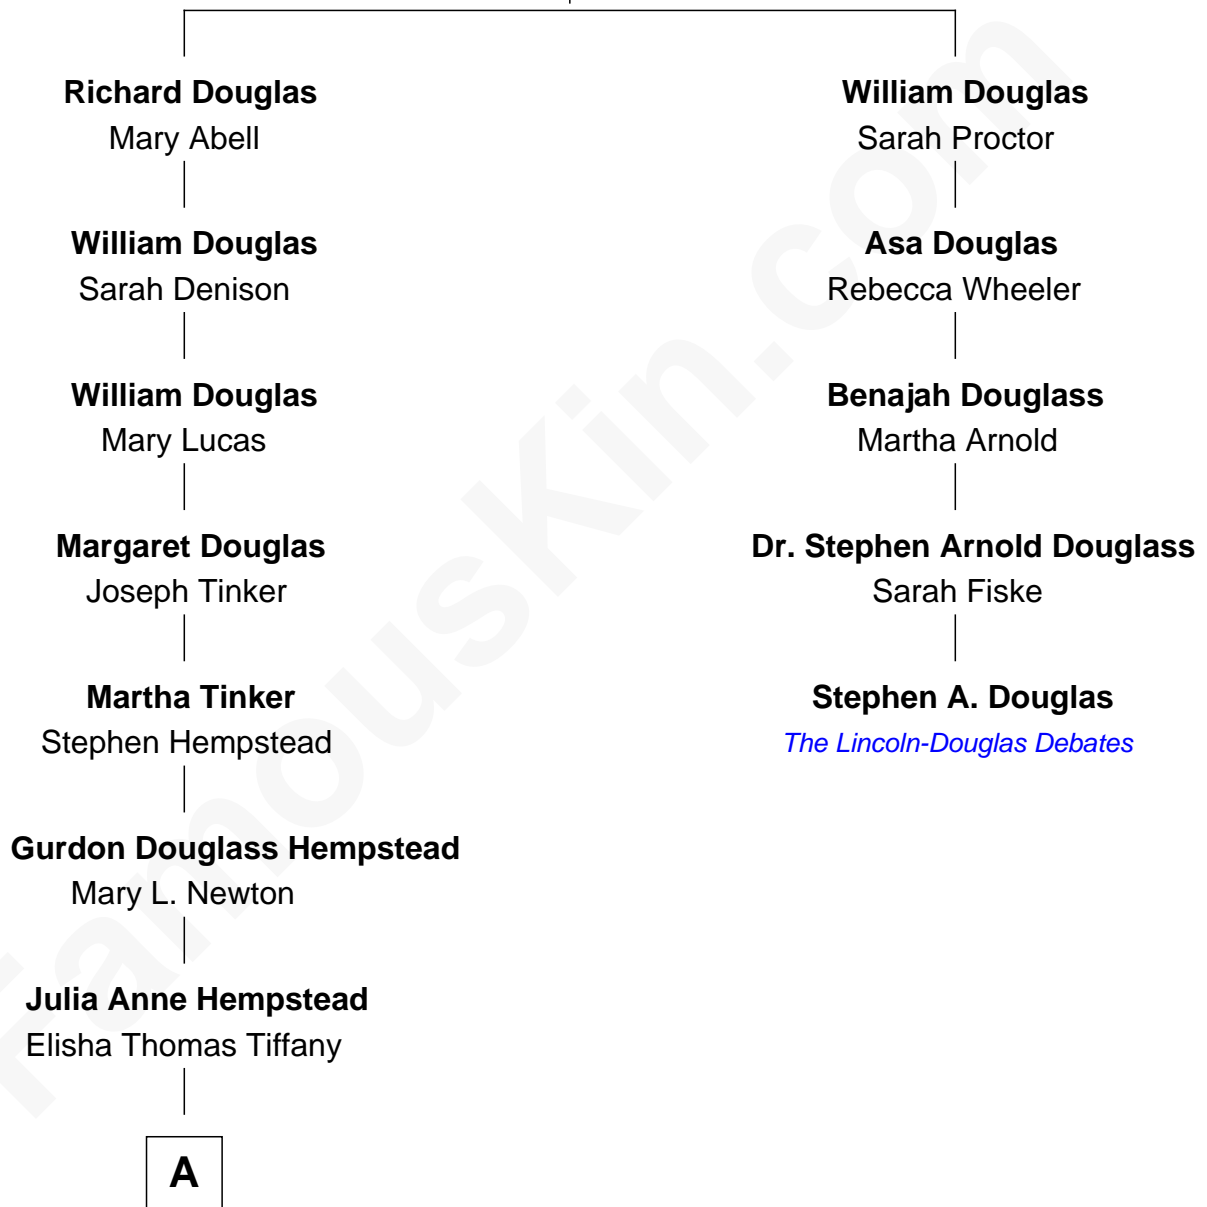

FamousKin.com Relationship Chart of

Richard Gere

Movie Actor

4th cousin 6 times removed of

Stephen A. Douglas

Participated in Lincoln-Douglas Debates

William Douglas

Abiah Hough

A

—
Nelson Leroy Tiffany
Evaline Harriet Williams

—
William Stanton Tiffany
Anna Rebecca Stevens

—
Doris Anna Tiffany
Homer George Gere

—
Richard Gere
Movie Actor