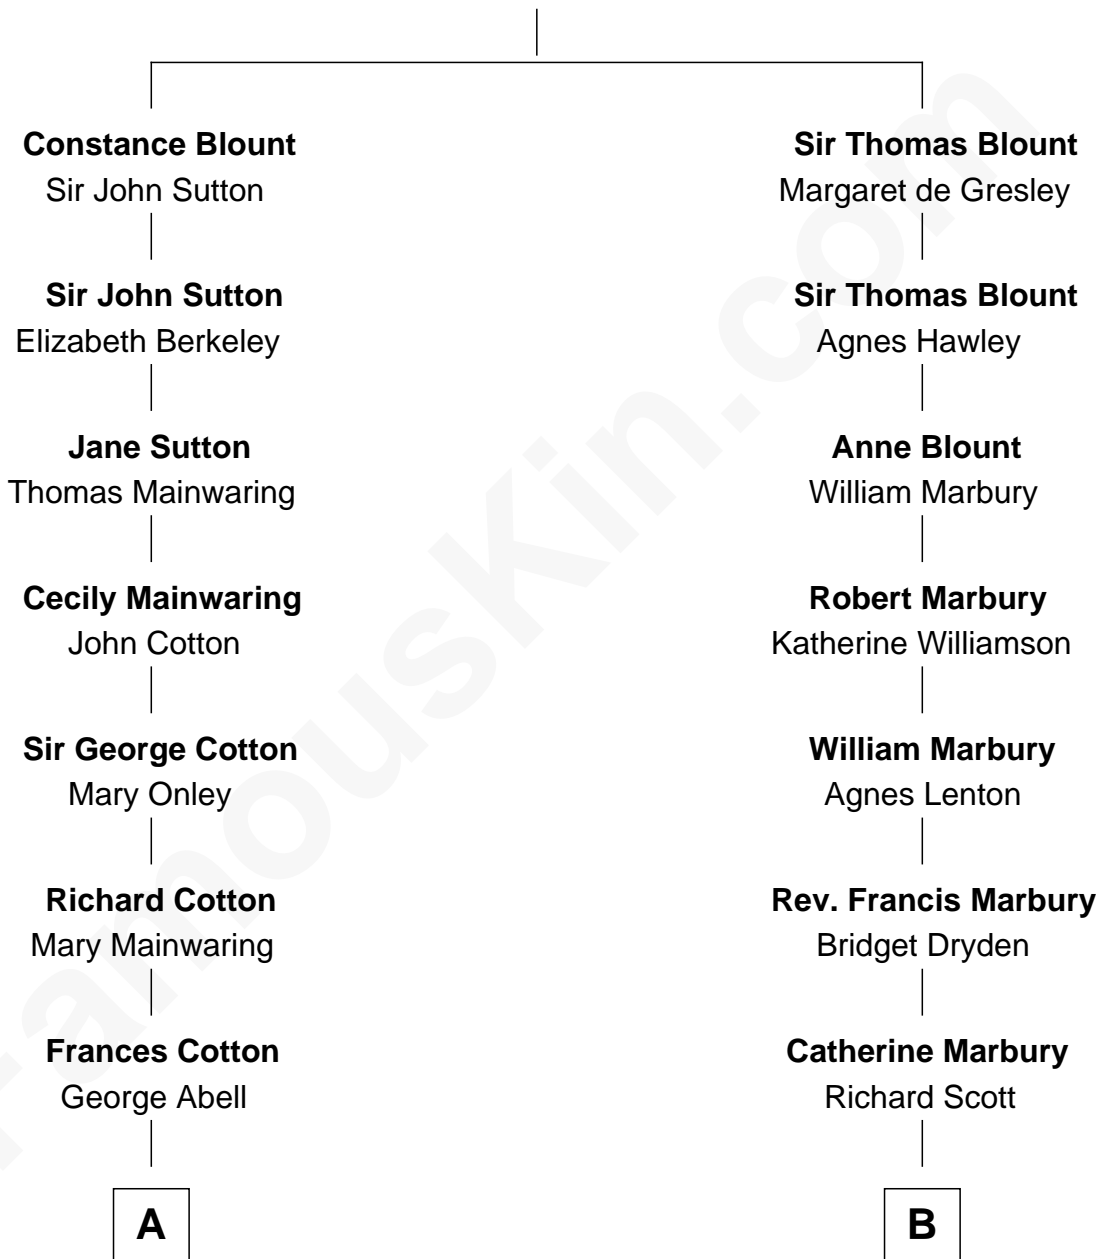

FamousKin.com Relationship Chart of

Richard Gere

Movie Actor

19th cousin of

Britney Spears

Singer, Entertainer

Sir Walter Blount

Sancha de Ayala

Richard Gere photo by [Francesco \(spaceodyssey\)](#) (CC BY 2.0)