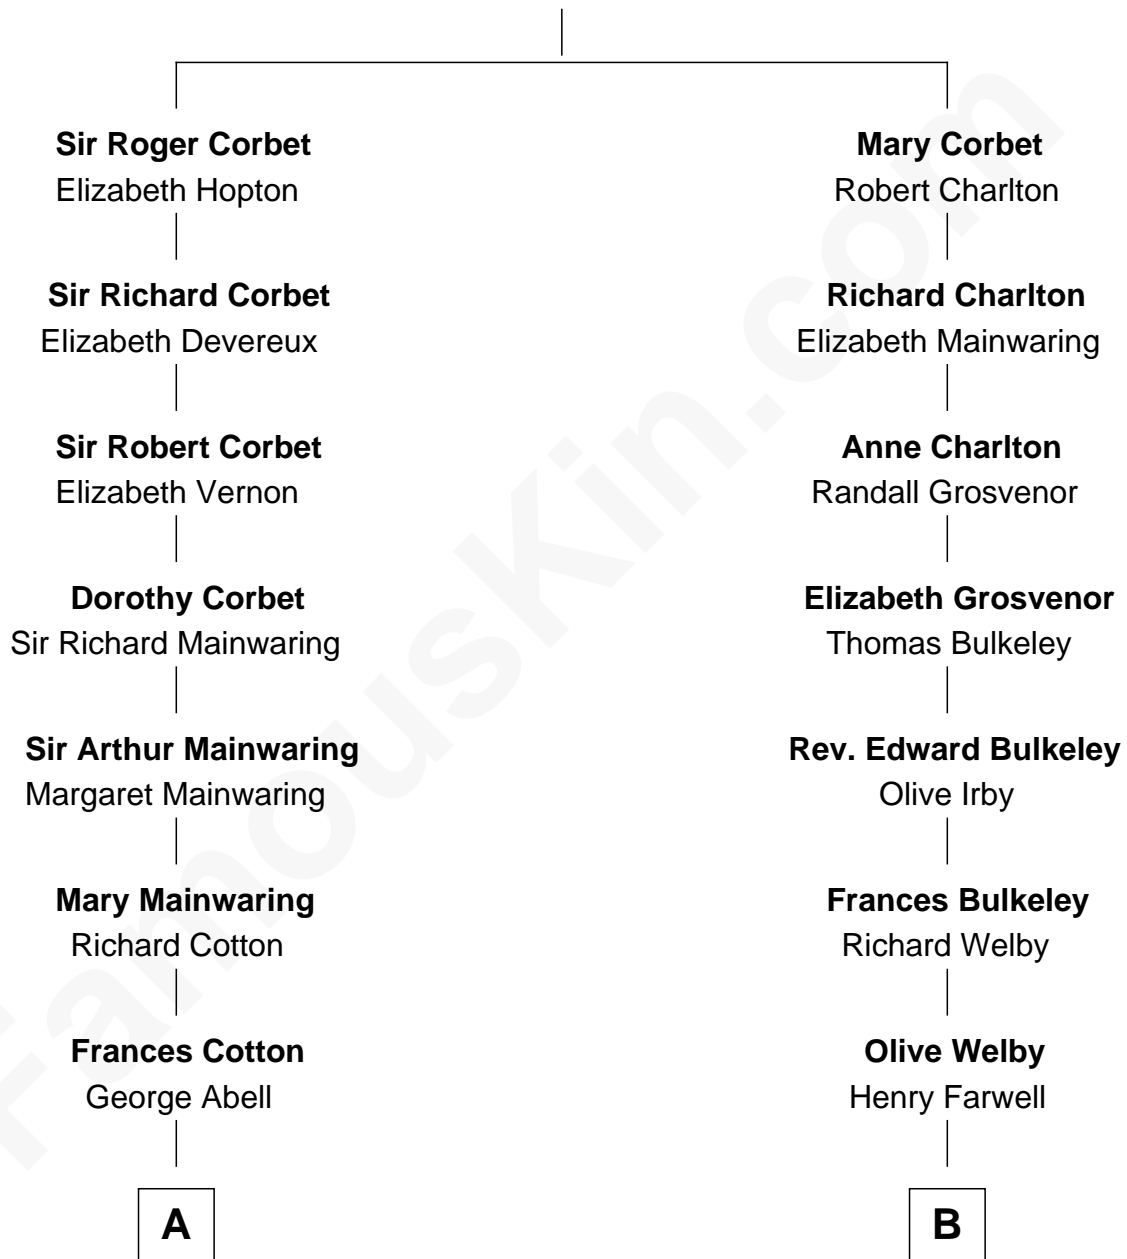

FamousKin.com Relationship Chart of

Richard Gere

Movie Actor

15th cousin 4 times removed of

Katharine Hepburn

Movie Actress

Sir Robert Corbet

Margaret - - - - -

C

—
William Stanton Tiffany
Anna Rebecca Stevens

—
Doris Anna Tiffany
Homer George Gere

—
Richard Gere
Movie Actor

FamousKin.com