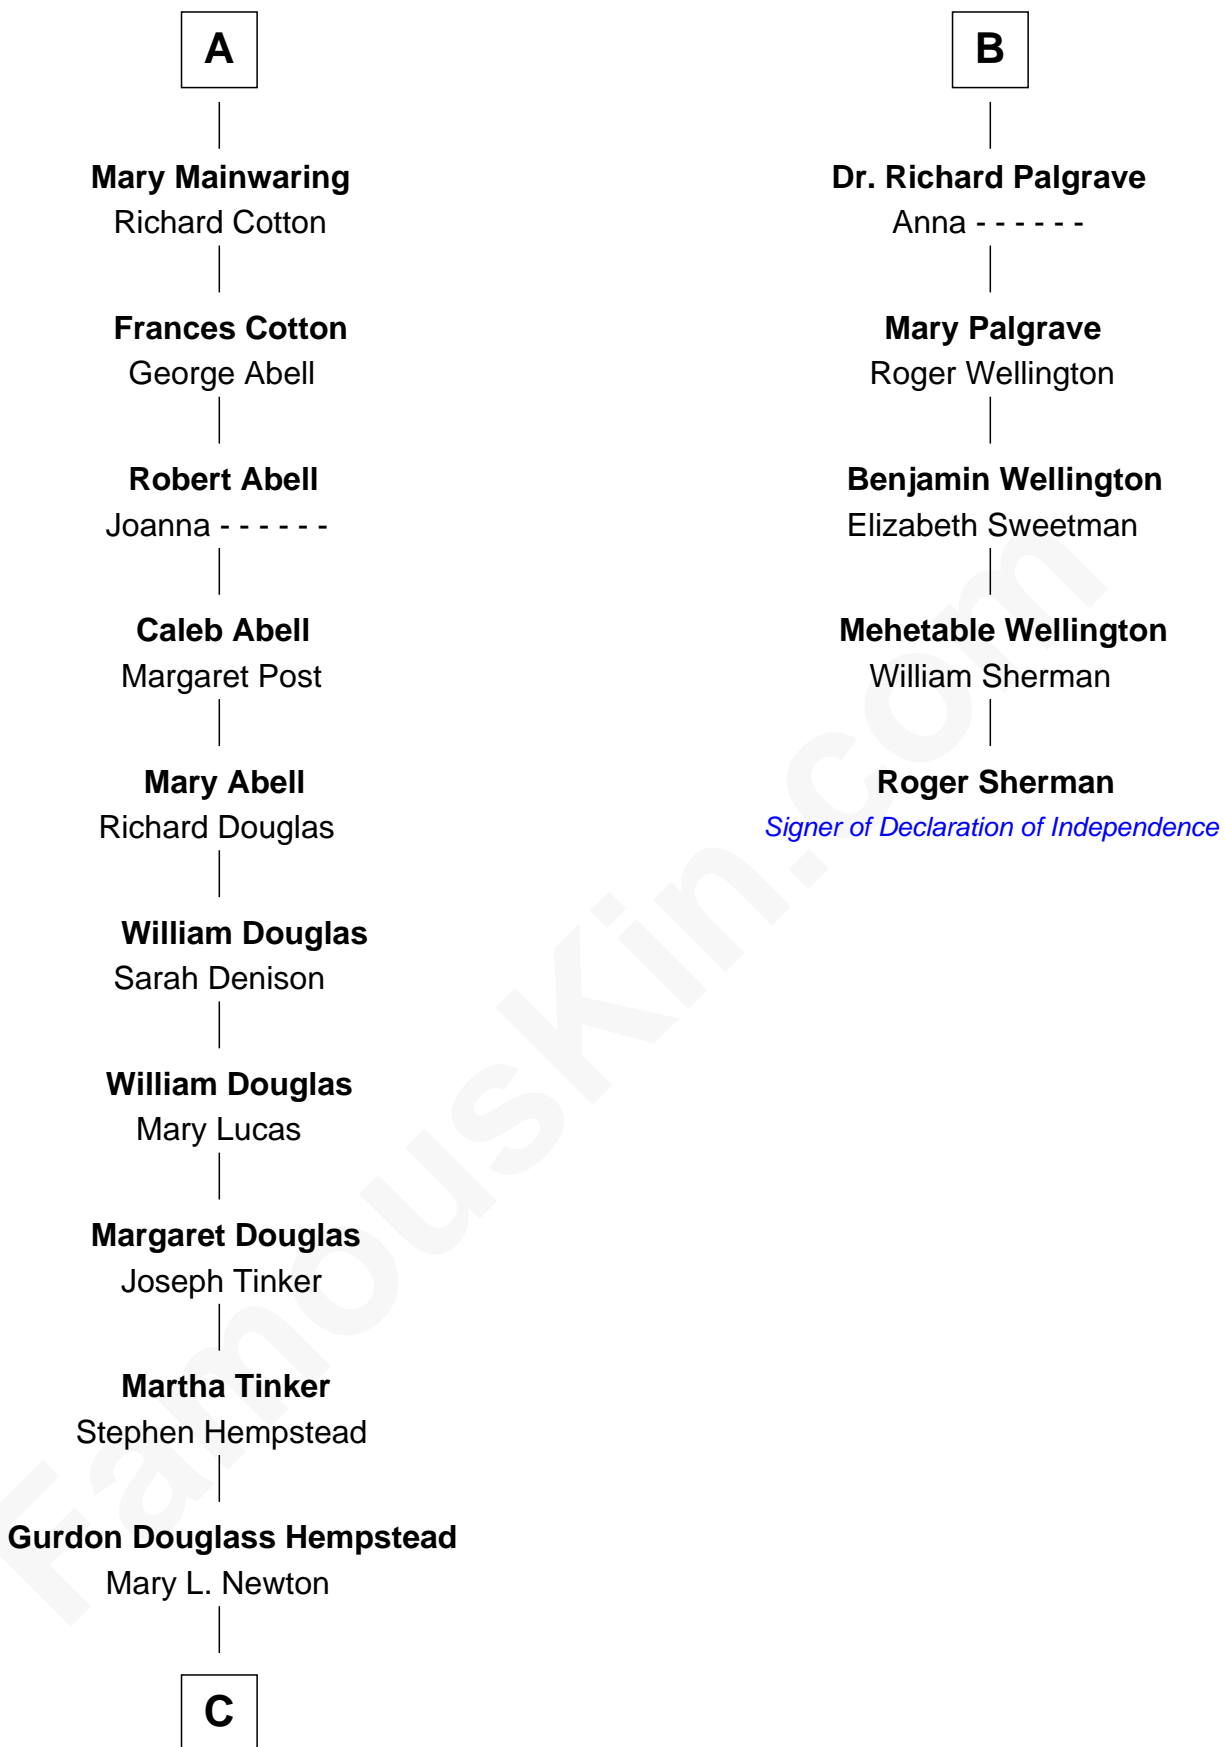

**FamousKin.com**  
**Relationship Chart of**  
**Richard Gere**  
*Movie Actor*

**11th cousin 10 times removed of**  
**Roger Sherman**  
*Signer of the Declaration of Independence*

**C**

**Julia Anne Hempstead**

Elisha Thomas Tiffany

**Nelson Leroy Tiffany**

Evaline Harriet Williams

**William Stanton Tiffany**

Anna Rebecca Stevens

**Doris Anna Tiffany**

Homer George Gere

**Richard Gere**