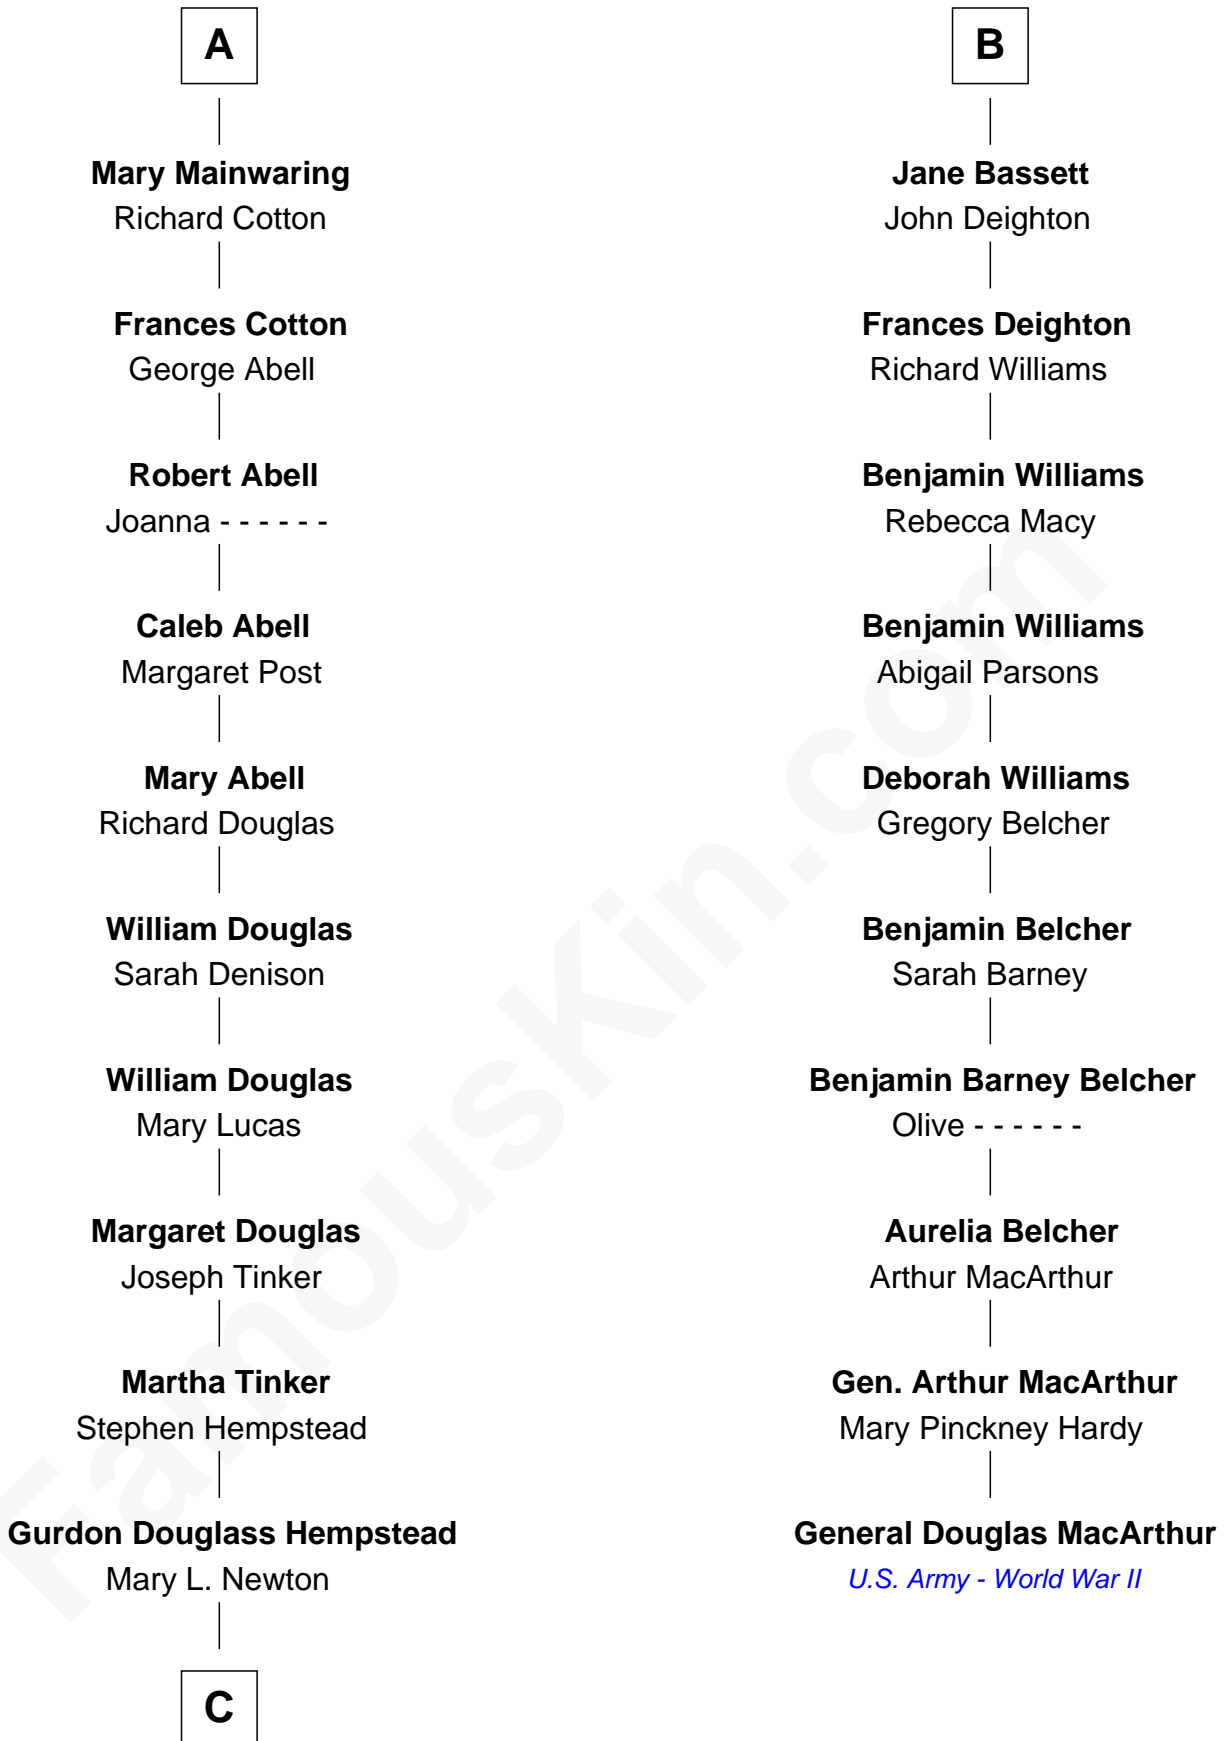

FamousKin.com
Relationship Chart of
Richard Gere
Movie Actor

16th cousin 5 times removed of
General Douglas MacArthur
U.S. Army - World War II

C

Julia Anne Hempstead

Elisha Thomas Tiffany

Nelson Leroy Tiffany

Evaline Harriet Williams

William Stanton Tiffany

Anna Rebecca Stevens

Doris Anna Tiffany

Homer George Gere

Richard Gere

Movie Actor