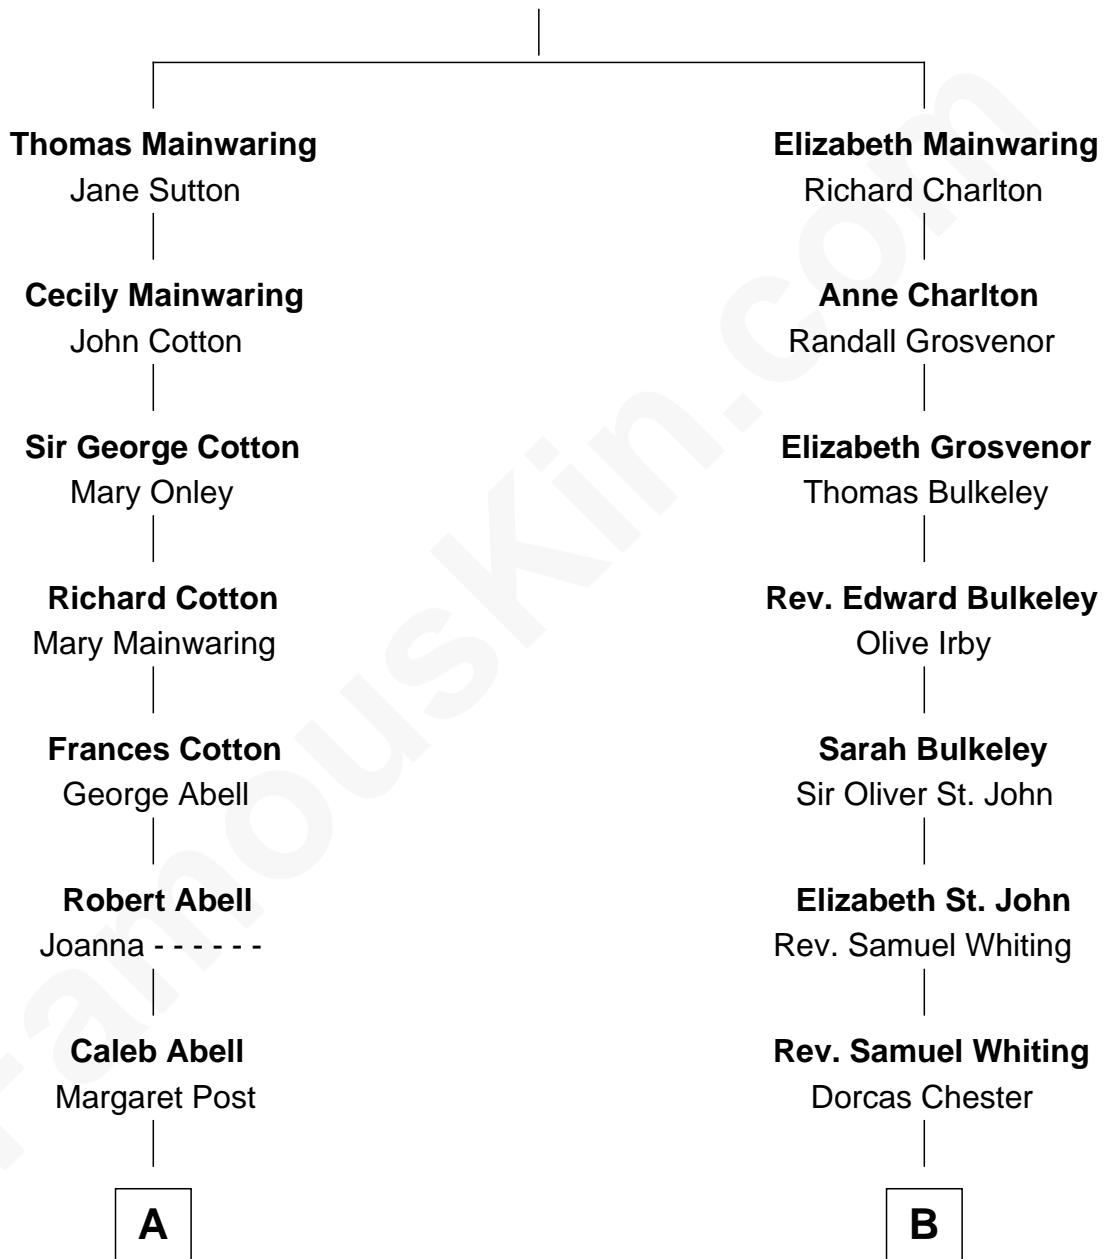

FamousKin.com Relationship Chart of

Richard Gere

Movie Actor

17th cousin of

Kyra Sedgwick

TV and Movie Actress

William Mainwaring

Margaret Warren

Richard Gere photo by [Francesco \(spaceodyssey\)](#) (CC BY 2.0)

Kyra Sedgwick photo by [Angela George](#) (CC BY-SA 3.0)