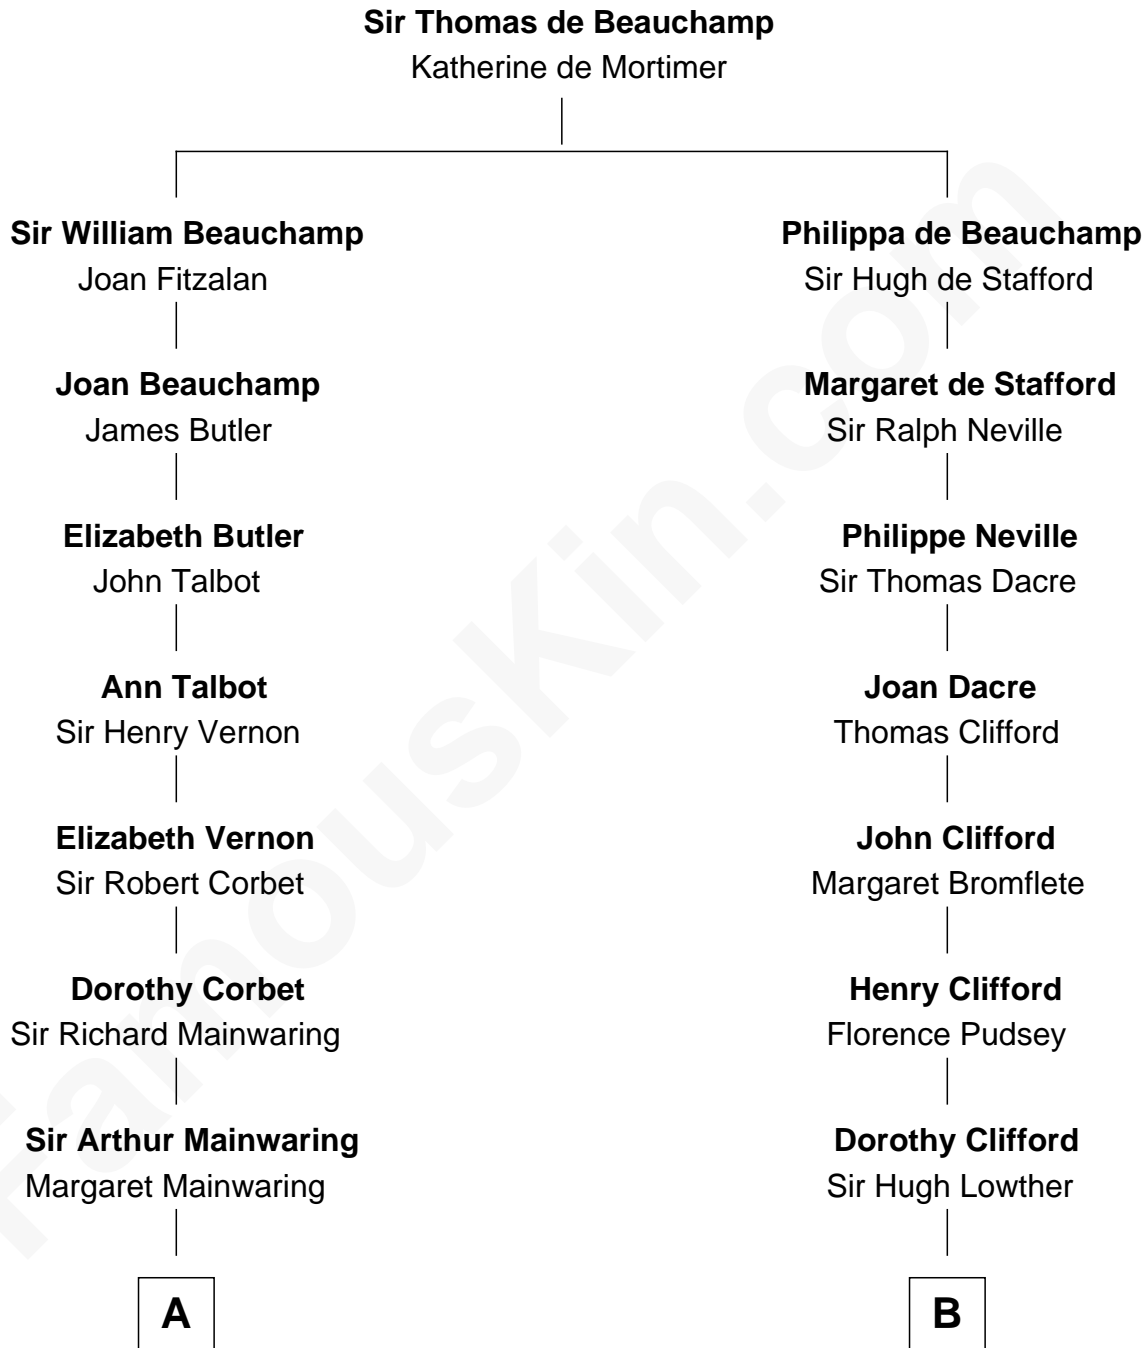

FamousKin.com
Relationship Chart of
Richard Gere
Movie Actor

15th cousin 6 times removed of

Fletcher Christian
Leader of the mutiny on the Bounty

C

—
Julia Anne Hempstead

Elisha Thomas Tiffany

—
Nelson Leroy Tiffany

Evaline Harriet Williams

—
William Stanton Tiffany

Anna Rebecca Stevens

—
Doris Anna Tiffany

Homer George Gere

—
Richard Gere

Movie Actor