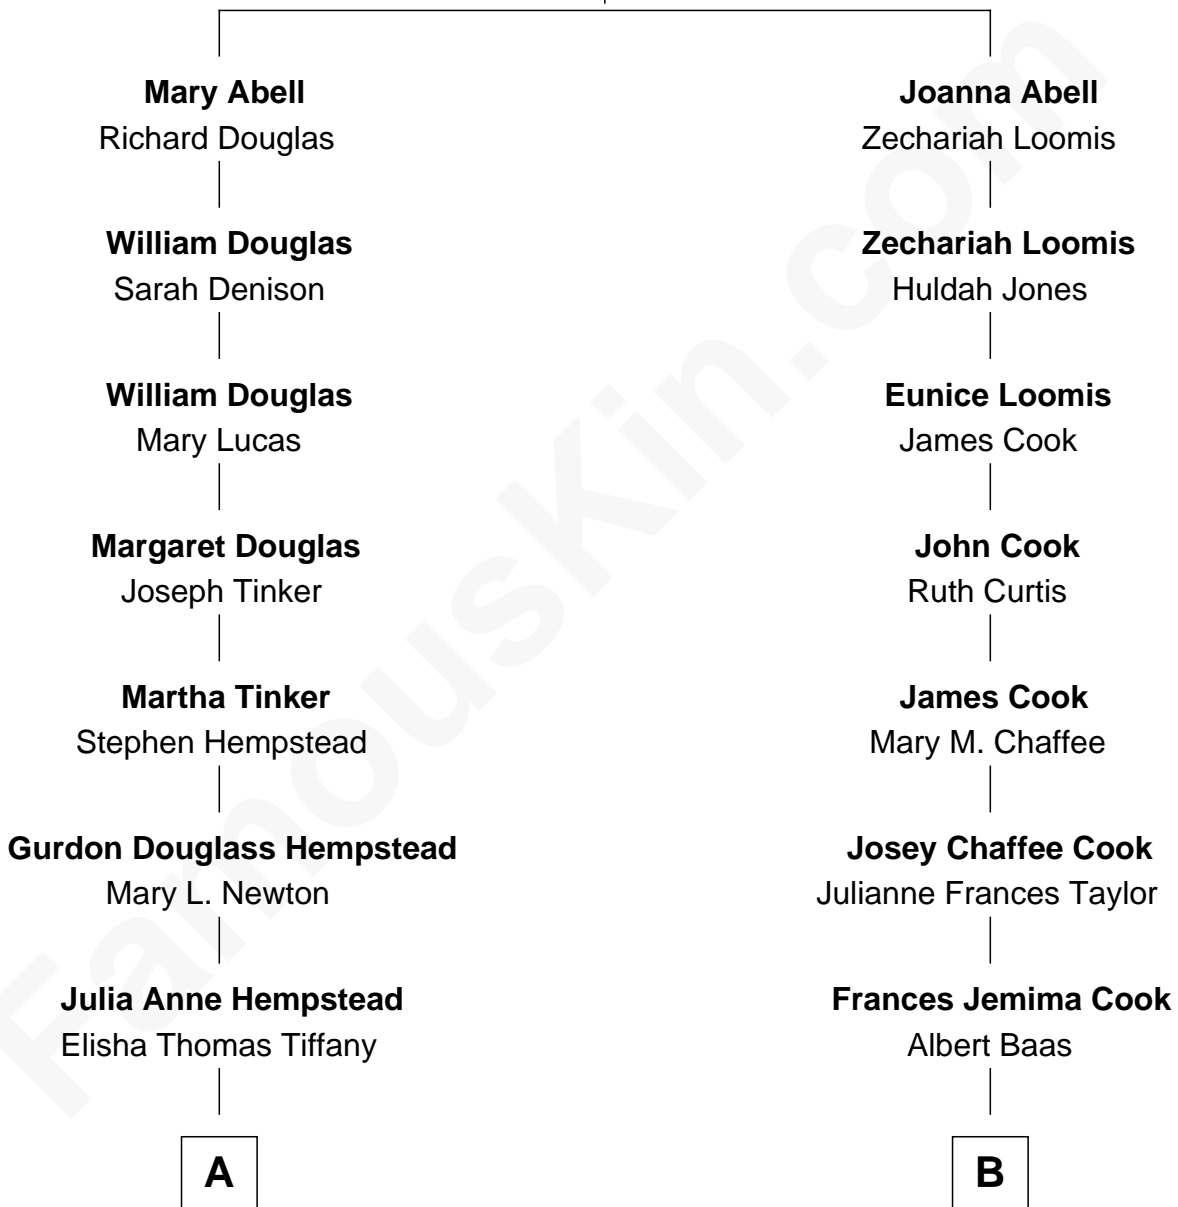

# FamousKin.com Relationship Chart of

**Richard Gere**

*Movie Actor*

9th cousin 1 time removed of

**Amber Stevens West**

*TV and Movie Actress*

**Caleb Abell**  
Margaret Post

**A**

**Nelson Leroy Tiffany**  
Evaline Harriet Williams

**William Stanton Tiffany**  
Anna Rebecca Stevens

**Doris Anna Tiffany**  
Homer George Gere

**Richard Gere**  
*Movie Actor*

**B**

**LaVerne M. Baas**  
Keith Karl Ingstad