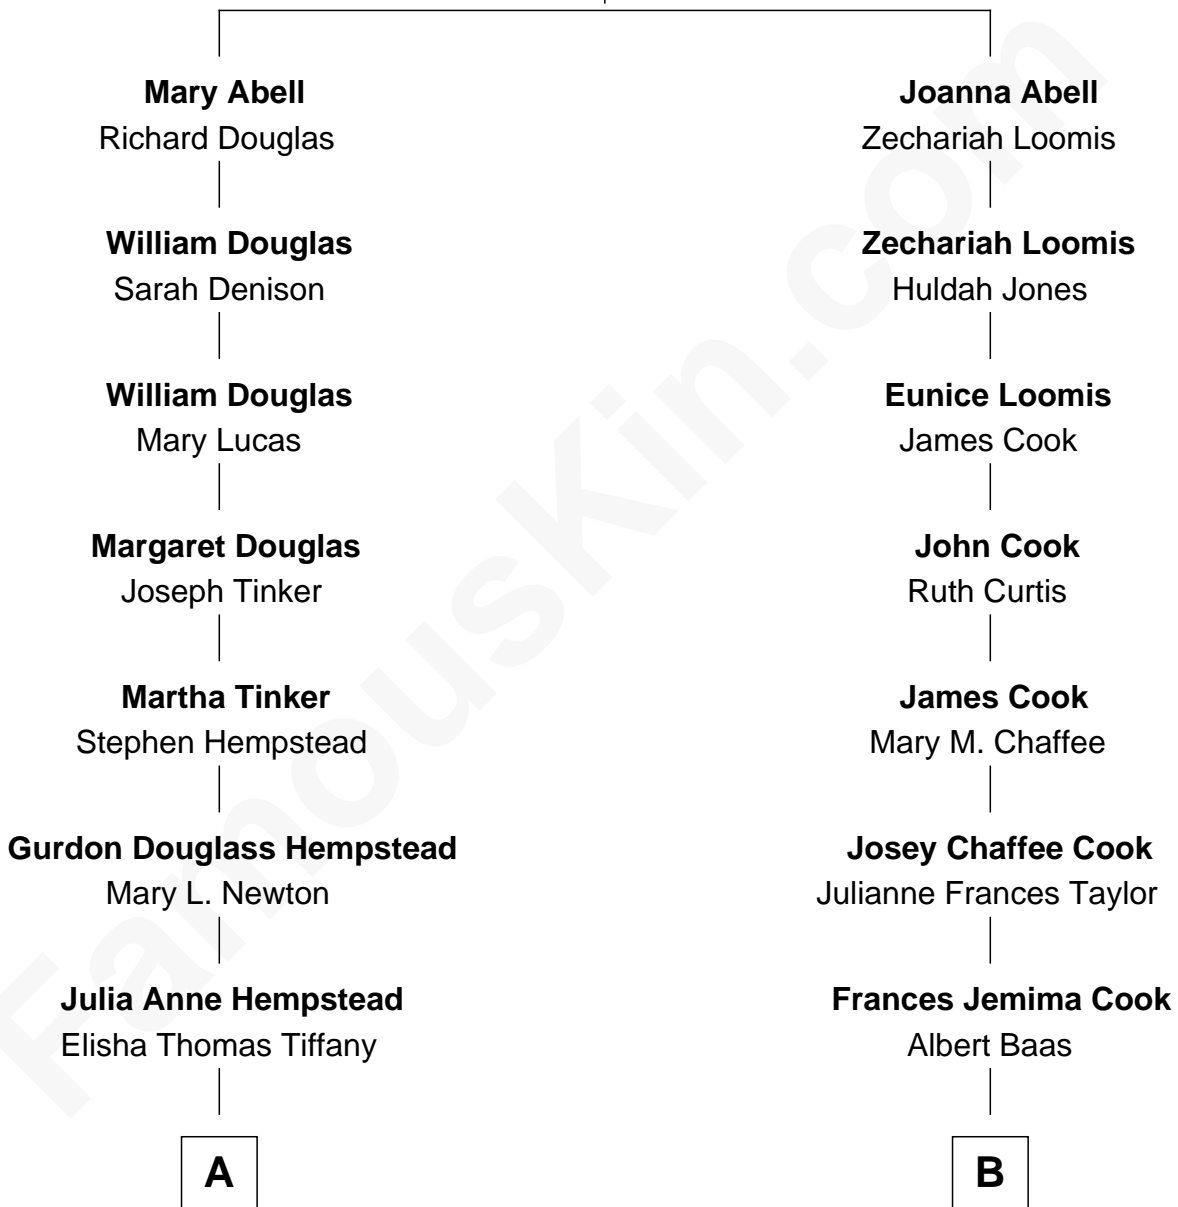

FamousKin.com Relationship Chart of

Richard Gere

Movie Actor

8th cousin 2 times removed of

Shadoe Stevens

Radio Disc Jockey

Caleb Abell
Margaret Post

A