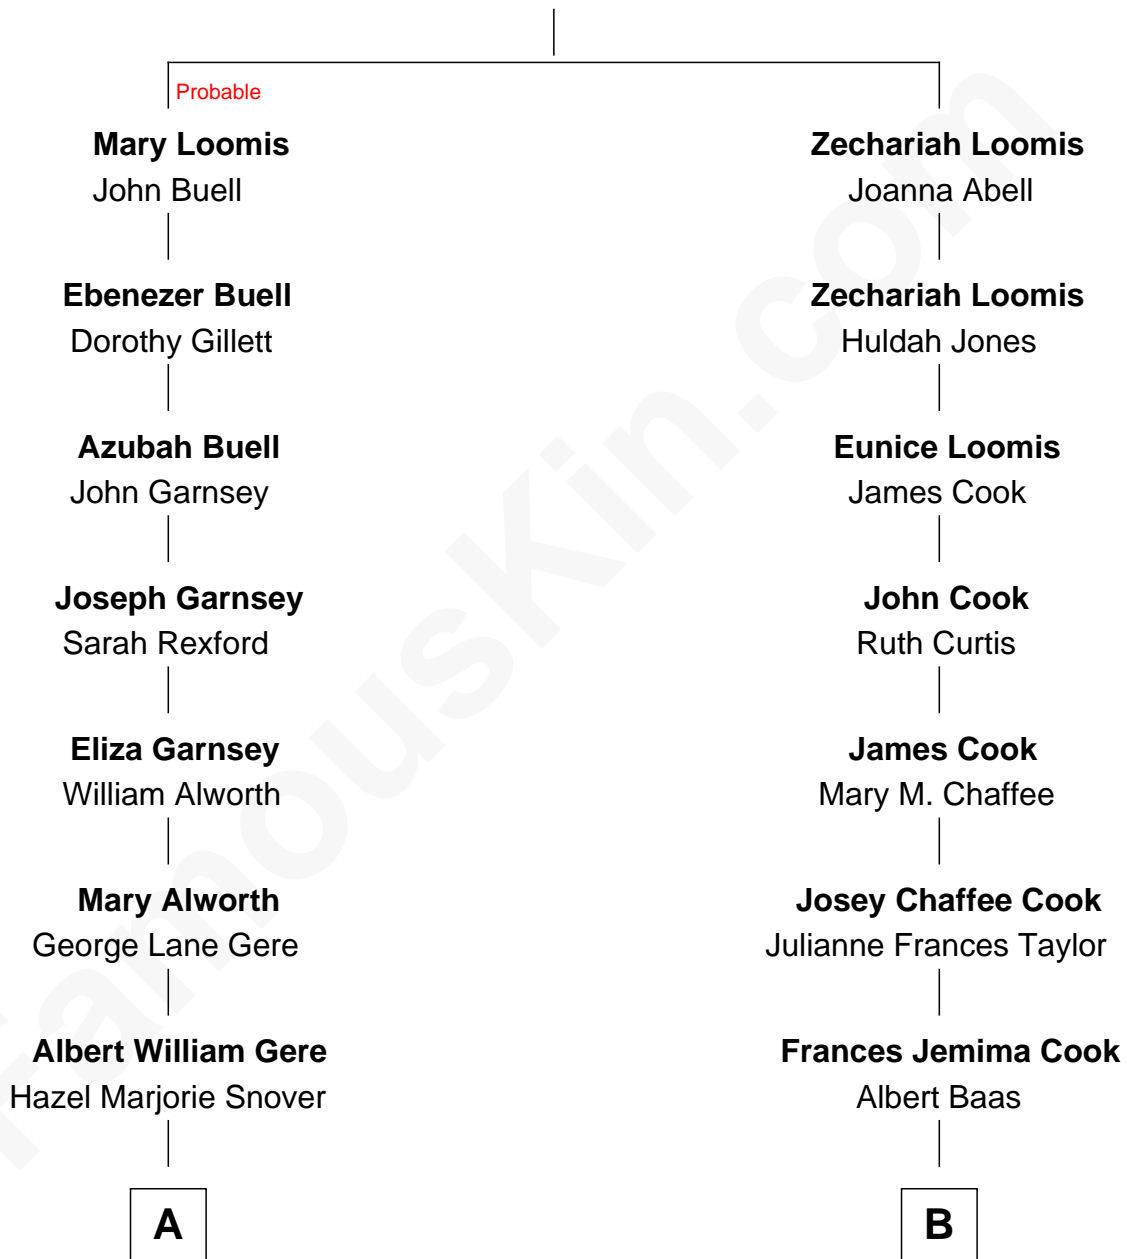

# FamousKin.com Relationship Chart of

**Richard Gere**

*Movie Actor*

8th cousin of

**Shadoe Stevens**

*Radio Disc Jockey*

**John Loomis**

FamousKin.com