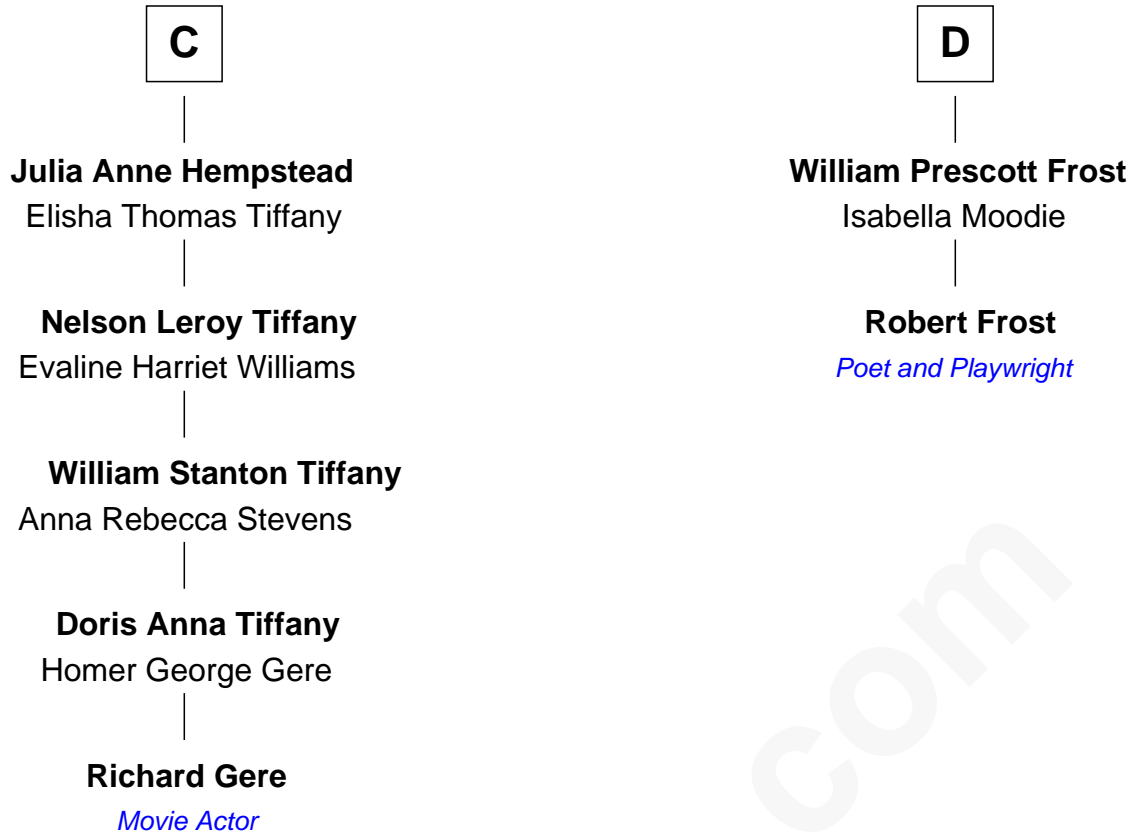

# FamousKin.com Relationship Chart of

**Richard Gere**

*Movie Actor*

18th cousin 3 times removed of

**Robert Frost**

*Poet and Playwright*

**Sir Thomas de Beauchamp**

Katherine de Mortimer

**Sir William Beauchamp**

Joan Fitzalan

**Joan Beauchamp**

James Butler

**Elizabeth Butler**

John Talbot

**Ann Talbot**

Sir Henry Vernon

Sir Roger de Clifford

**Katherine de Clifford**

Sir Ralph de Greystoke

**Maud de Greystoke**

Eudo de Welles

**Sir Lionel de Welles**

Joan de Waterton

**Margaret de Welles**

Sir Thomas Dymoke

**Sir Lionel Dymoke**

Joanna Griffith

**Anne Dymoke**

John Goodrick

**B**

Richard Gere photo by [Francesco \(spaceodyssey\)](#) (CC BY 2.0)