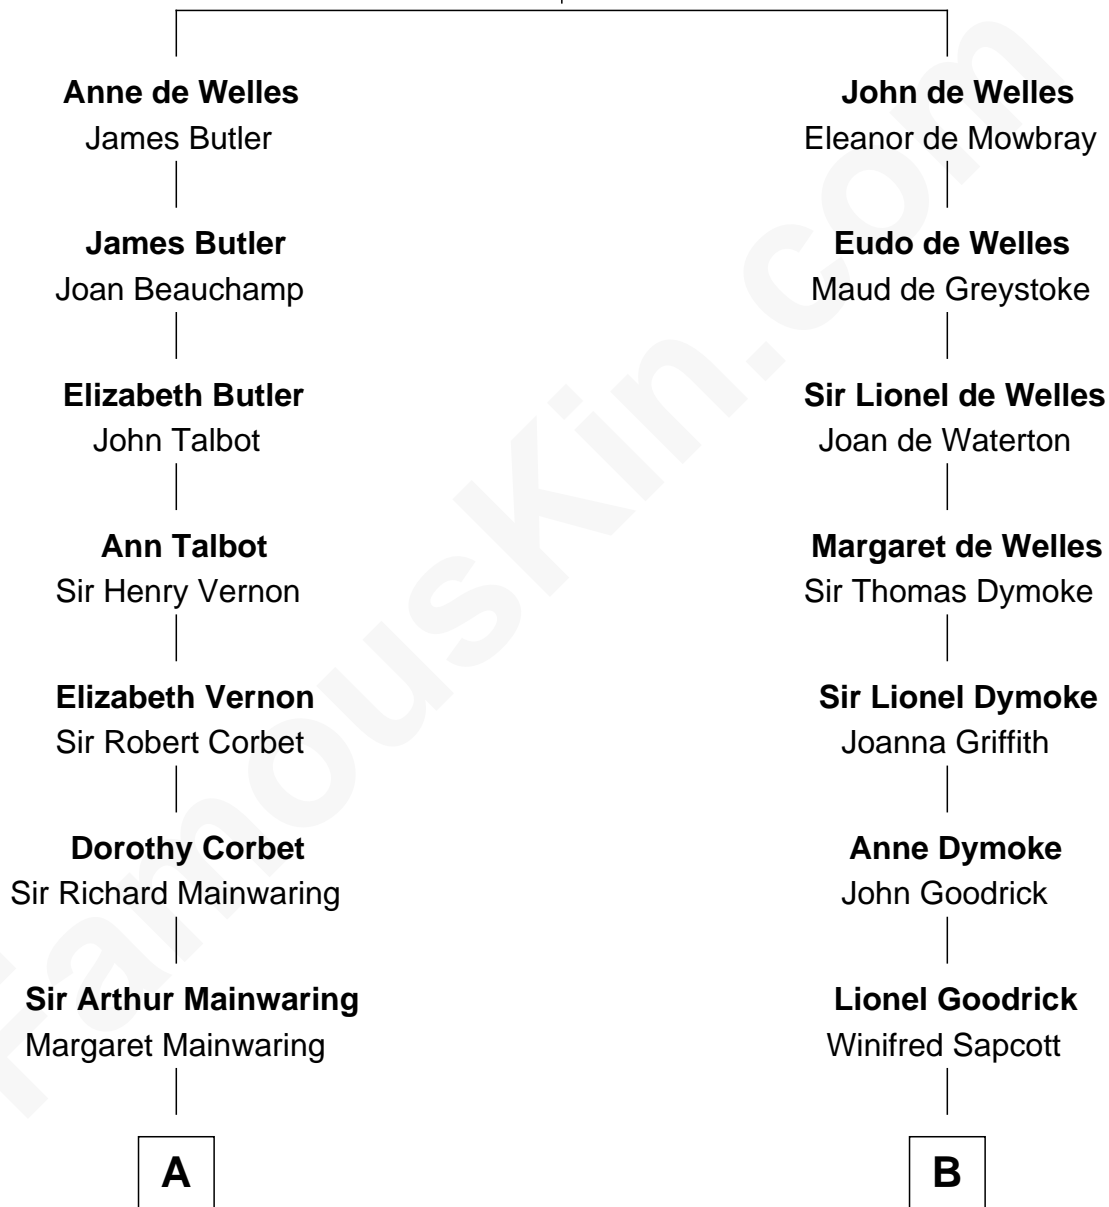

# FamousKin.com Relationship Chart of

**Richard Gere**

*Movie Actor*

17th cousin 4 times removed of

**Robert Frost**

*Poet and Playwright*

**John de Welles**

Maud de Roos

**C**

—  
**Julia Anne Hempstead**

Elisha Thomas Tiffany

—  
**Nelson Leroy Tiffany**

Evaline Harriet Williams

—  
**William Stanton Tiffany**

Anna Rebecca Stevens

—  
**Doris Anna Tiffany**