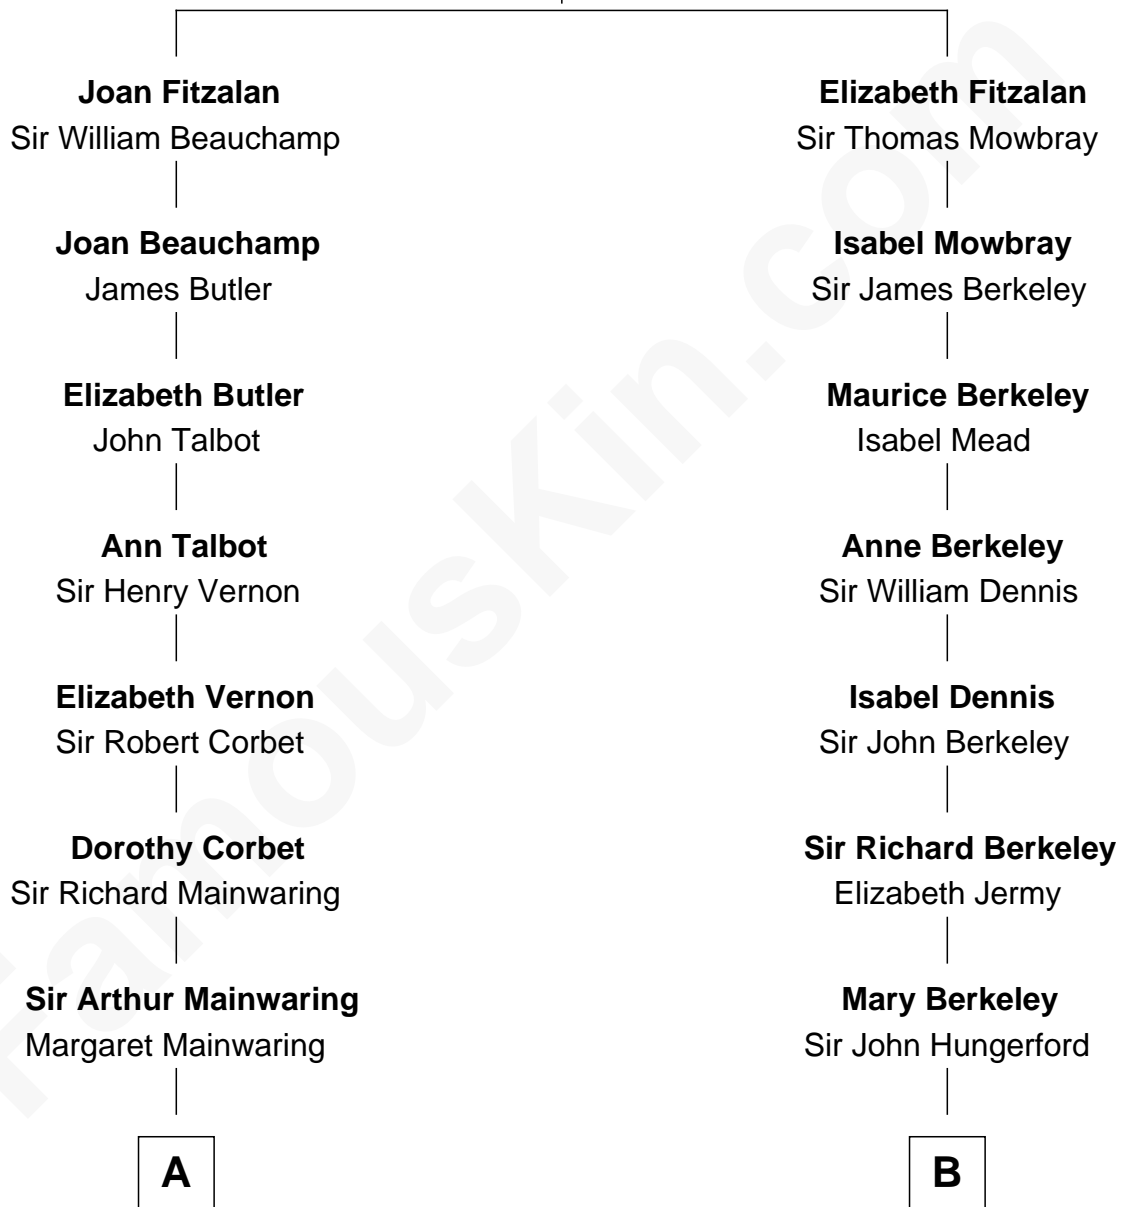

FamousKin.com Relationship Chart of

Richard Gere

Movie Actor

17th cousin 4 times removed of

Robert Frost

Poet and Playwright

Sir Richard Fitzalan

Elizabeth de Bohun

C

—
Julia Anne Hempstead

Elisha Thomas Tiffany

—
Nelson Leroy Tiffany

Evaline Harriet Williams

—
William Stanton Tiffany

Anna Rebecca Stevens

—
Doris Anna Tiffany