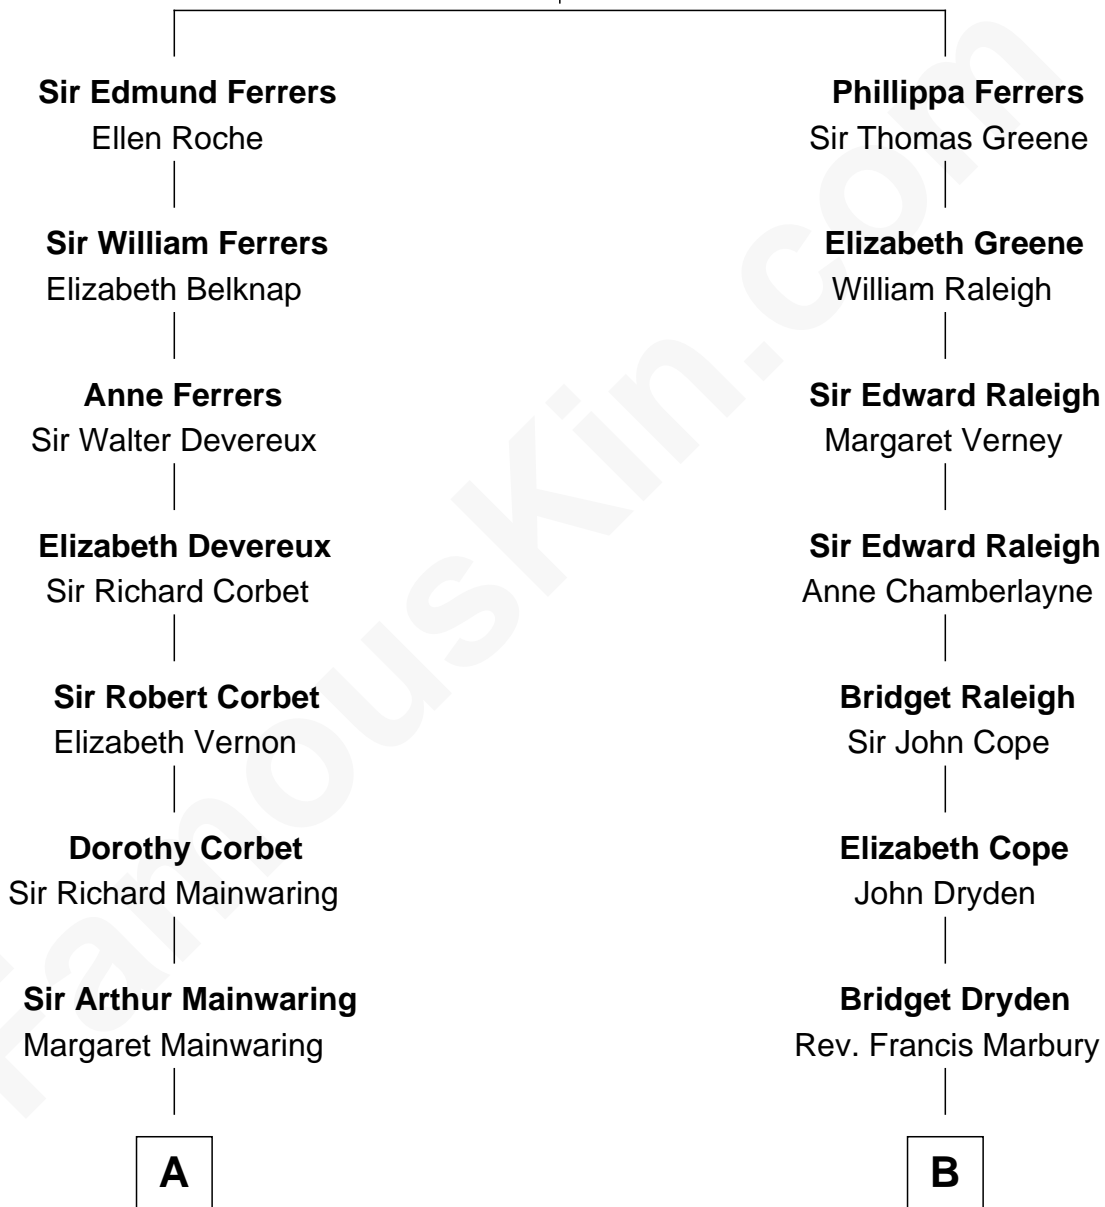

FamousKin.com Relationship Chart of

Richard Gere

Movie Actor

17th cousin 4 times removed of

Marilyn Monroe

Actress, Model, and Singer

Robert de Ferrers
Margaret Despencer

C

Julia Anne Hempstead

Elisha Thomas Tiffany

Nelson Leroy Tiffany

Evaline Harriet Williams

William Stanton Tiffany

Anna Rebecca Stevens

Doris Anna Tiffany

Homer George Gere