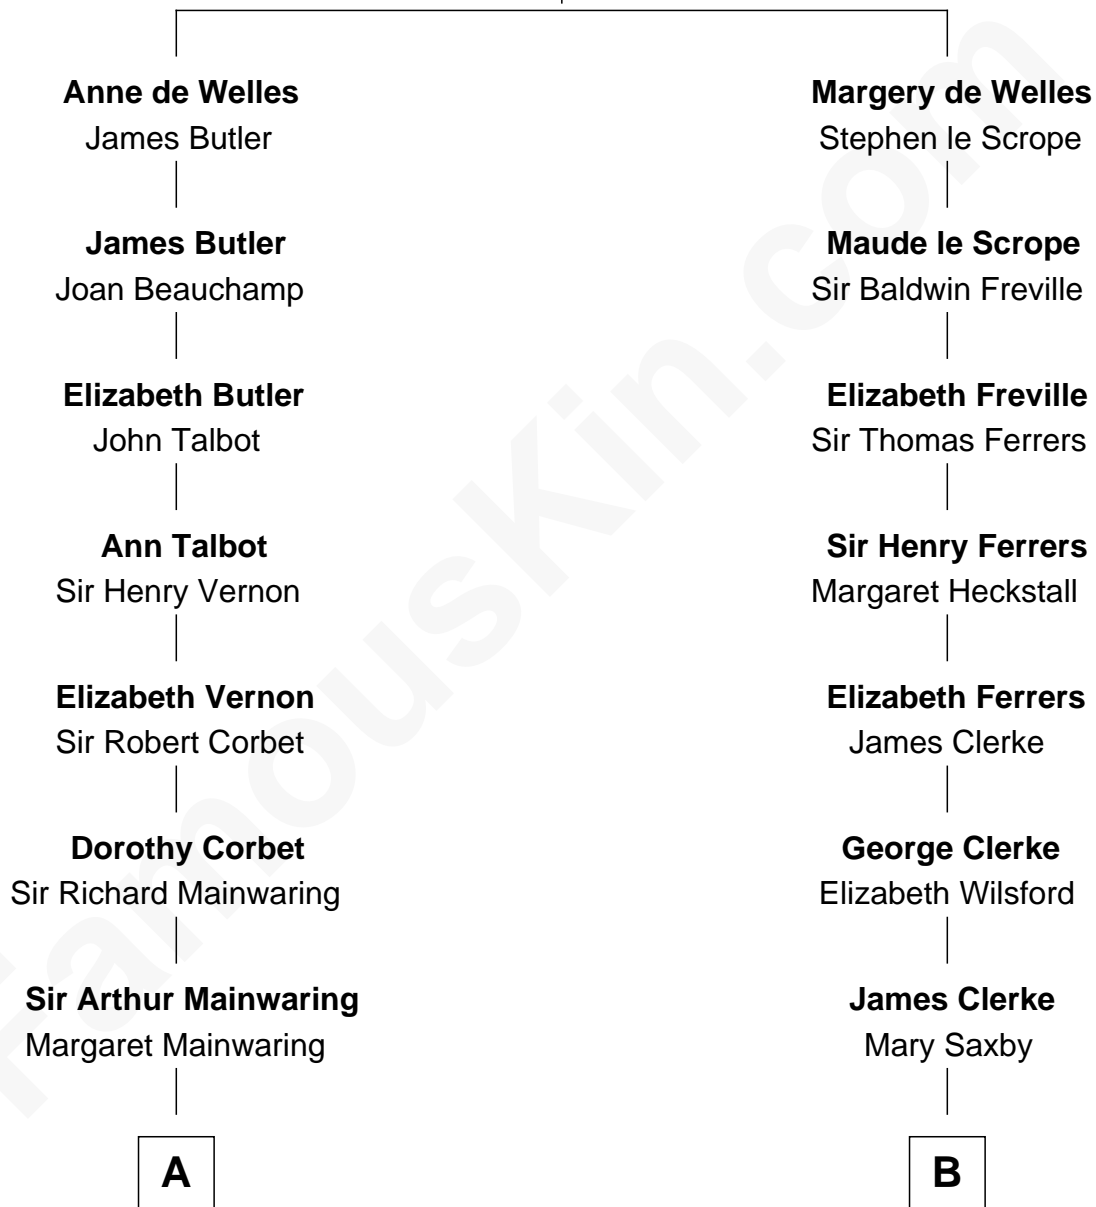

FamousKin.com Relationship Chart of

Richard Gere

Movie Actor

18th cousin 3 times removed of

Marilyn Monroe

Actress, Model, and Singer

John de Welles

Maud de Roos

C

Julia Anne Hempstead
Elisha Thomas Tiffany

Nelson Leroy Tiffany
Evaline Harriet Williams

William Stanton Tiffany
Anna Rebecca Stevens

Doris Anna Tiffany
Homer George Gere

Richard Gere
Movie Actor

D

Charles Stanley Gifford
Gladys Pearl Monroe

Marilyn Monroe
Actress, Model, and Singer

FamousKin.com