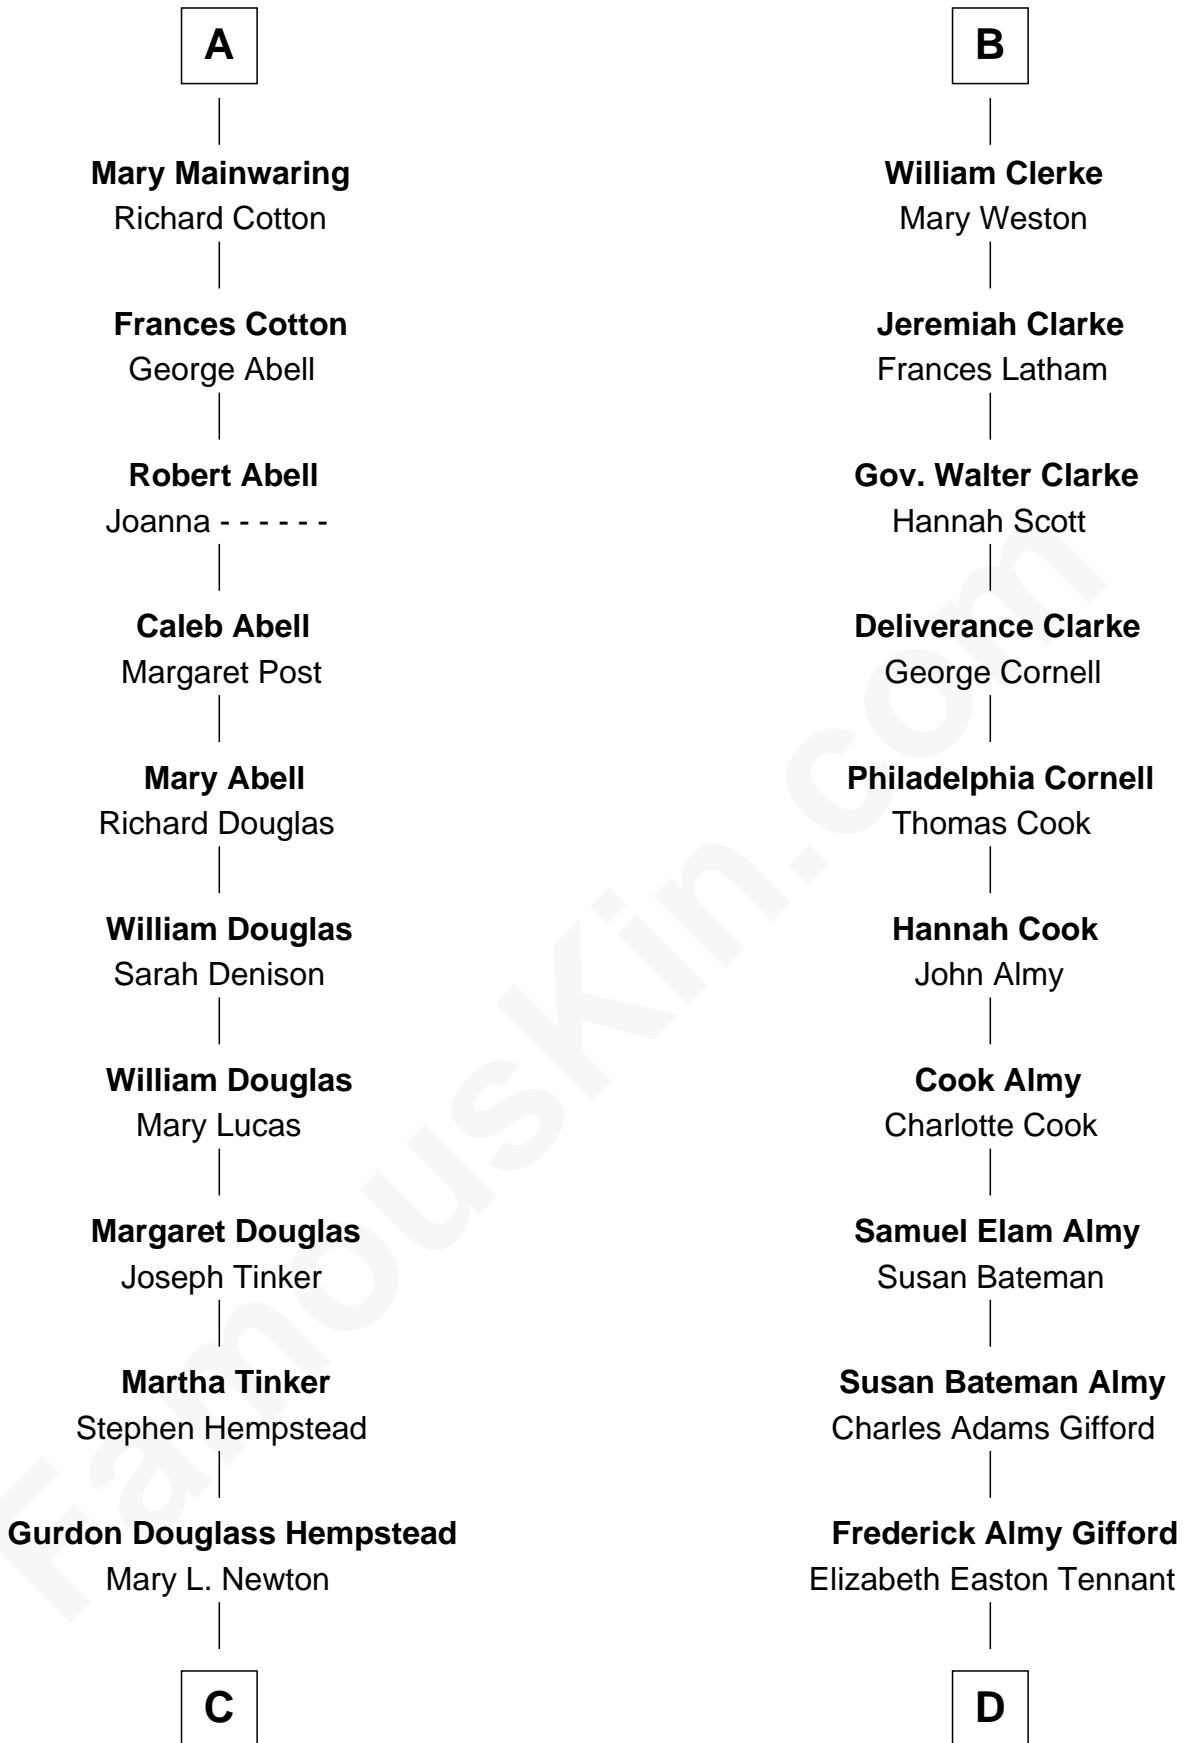

FamousKin.com Relationship Chart of

Richard Gere

Movie Actor

18th cousin 3 times removed of

Marilyn Monroe

Actress, Model, and Singer

John de Welles

Maud de Roos

C

Julia Anne Hempstead
Elisha Thomas Tiffany

Nelson Leroy Tiffany
Evaline Harriet Williams

William Stanton Tiffany
Anna Rebecca Stevens

Doris Anna Tiffany
Homer George Gere

Richard Gere
Movie Actor

D

Charles Stanley Gifford
Gladys Pearl Monroe

Marilyn Monroe
Actress, Model, and Singer

FamousKin.com