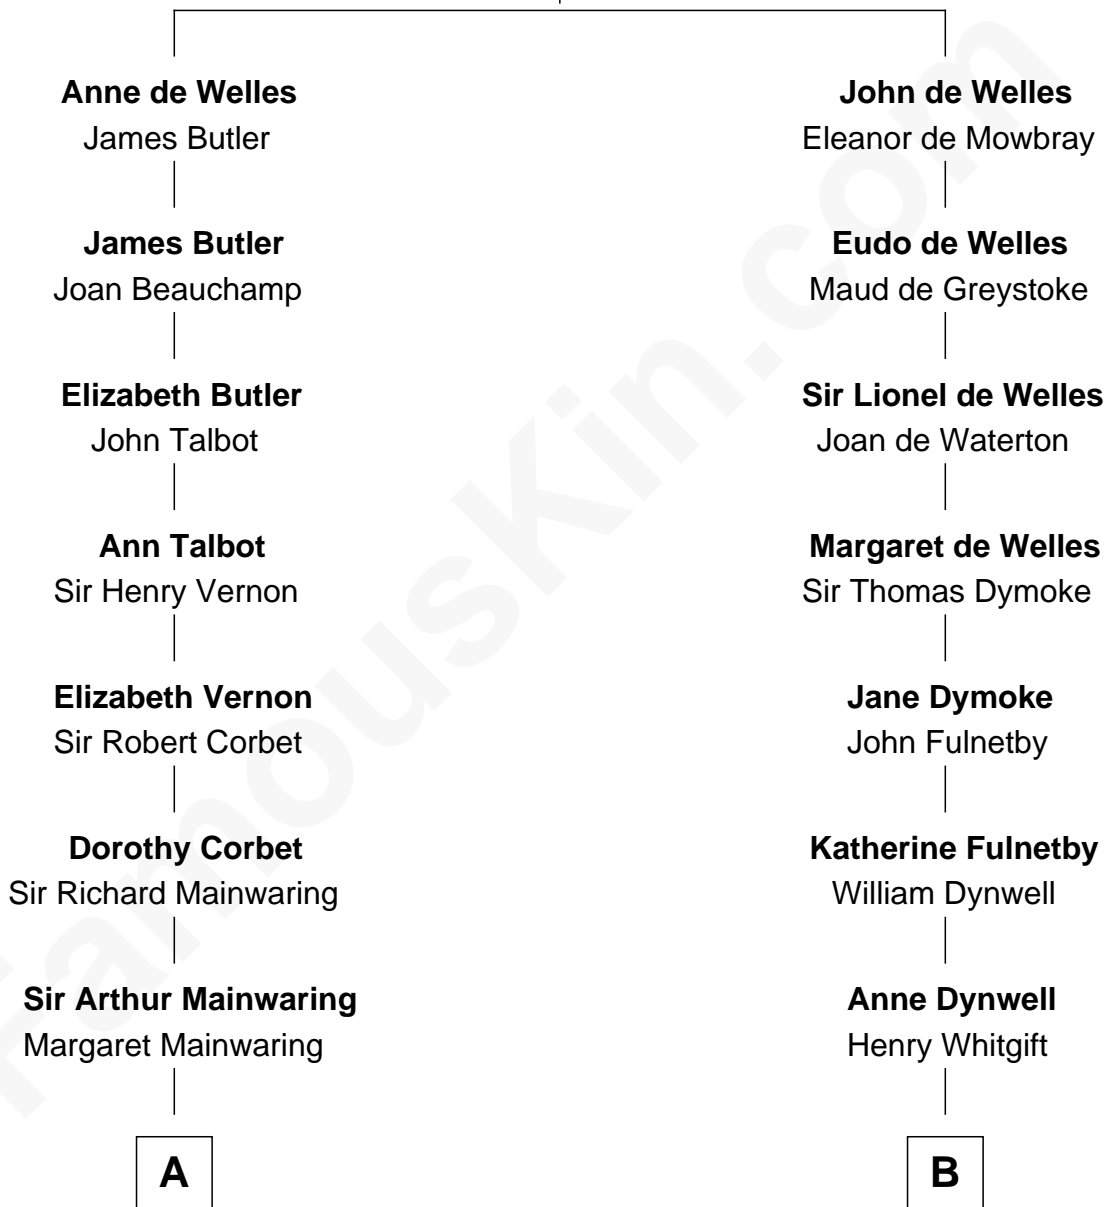

FamousKin.com Relationship Chart of

Richard Gere

Movie Actor

15th cousin 6 times removed of

Ralph Waldo Emerson

American Poet

John de Welles

Maud de Roos

C

Julia Anne Hempstead

Elisha Thomas Tiffany

Nelson Leroy Tiffany

Evaline Harriet Williams

William Stanton Tiffany

Anna Rebecca Stevens

Doris Anna Tiffany