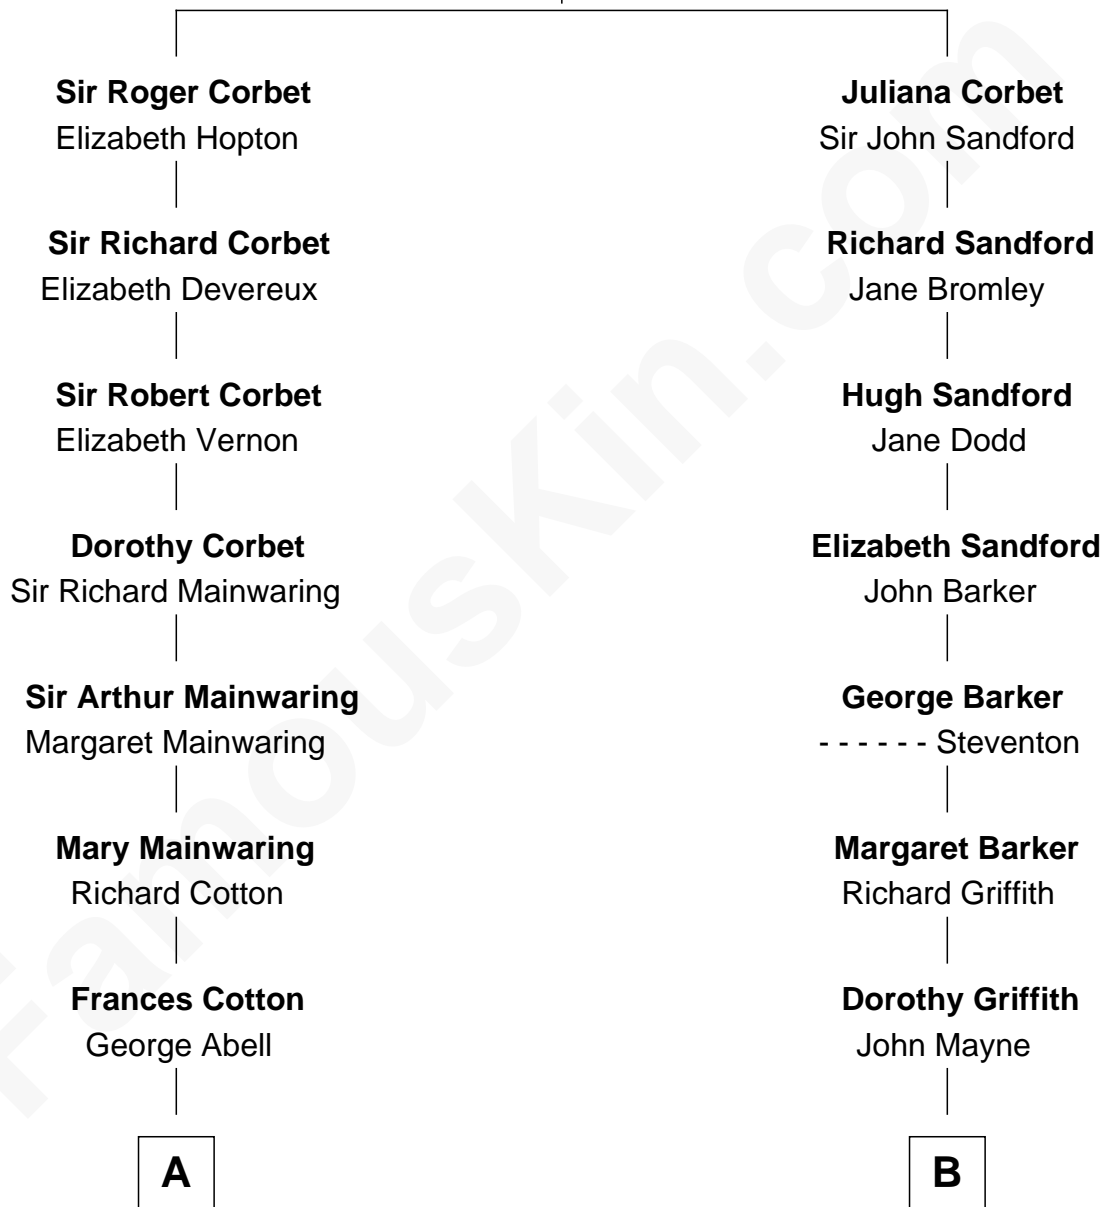

FamousKin.com Relationship Chart of

Richard Gere

Movie Actor

15th cousin 4 times removed of

Admiral Richard Byrd

Polar Explorer

Sir Robert Corbet

Margaret - - - - -

C

—
William Stanton Tiffany

Anna Rebecca Stevens

—
Doris Anna Tiffany

Homer George Gere

—
Richard Gere

Movie Actor

FamousKin.com