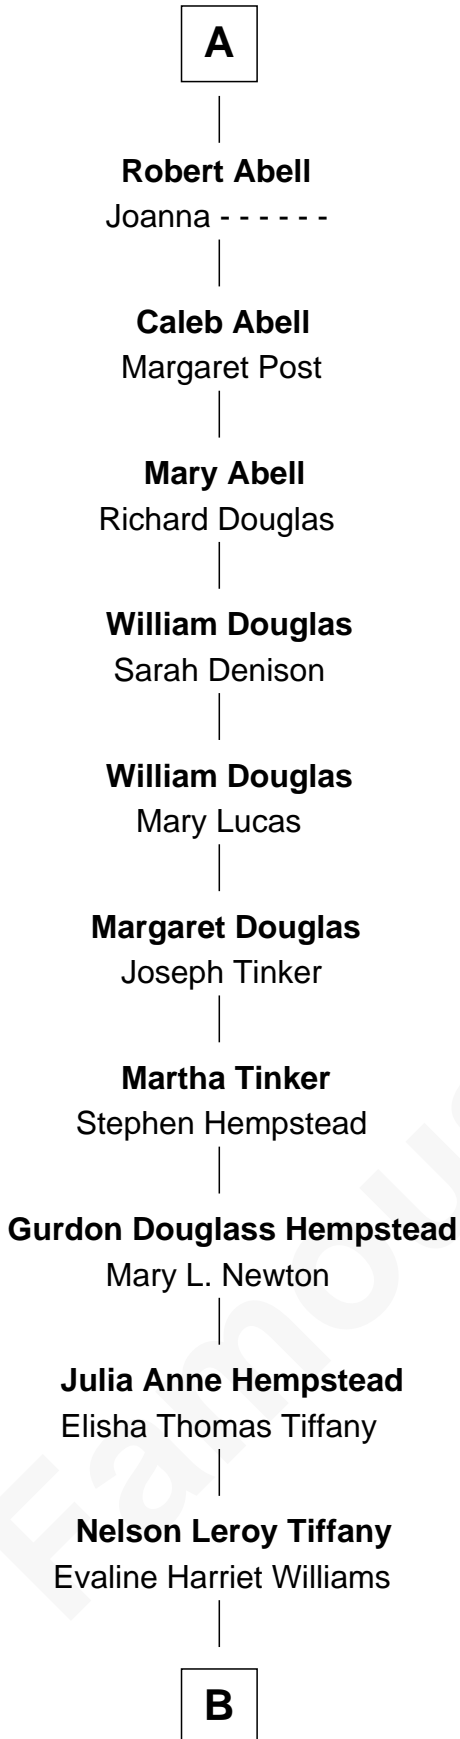

**FamousKin.com**  
**Relationship Chart of**  
**Richard Gere**  
*Movie Actor*

6th cousin 13 times removed of

**Rev. John Whittingham**  
*(c1616 - 1639) Great Migration Immigrant 1637*

**B**

William Stanton Tiffany

Anna Rebecca Stevens

Doris Anna Tiffany

Homer George Gere

Richard Gere

*Movie Actor*

FamousKin.com