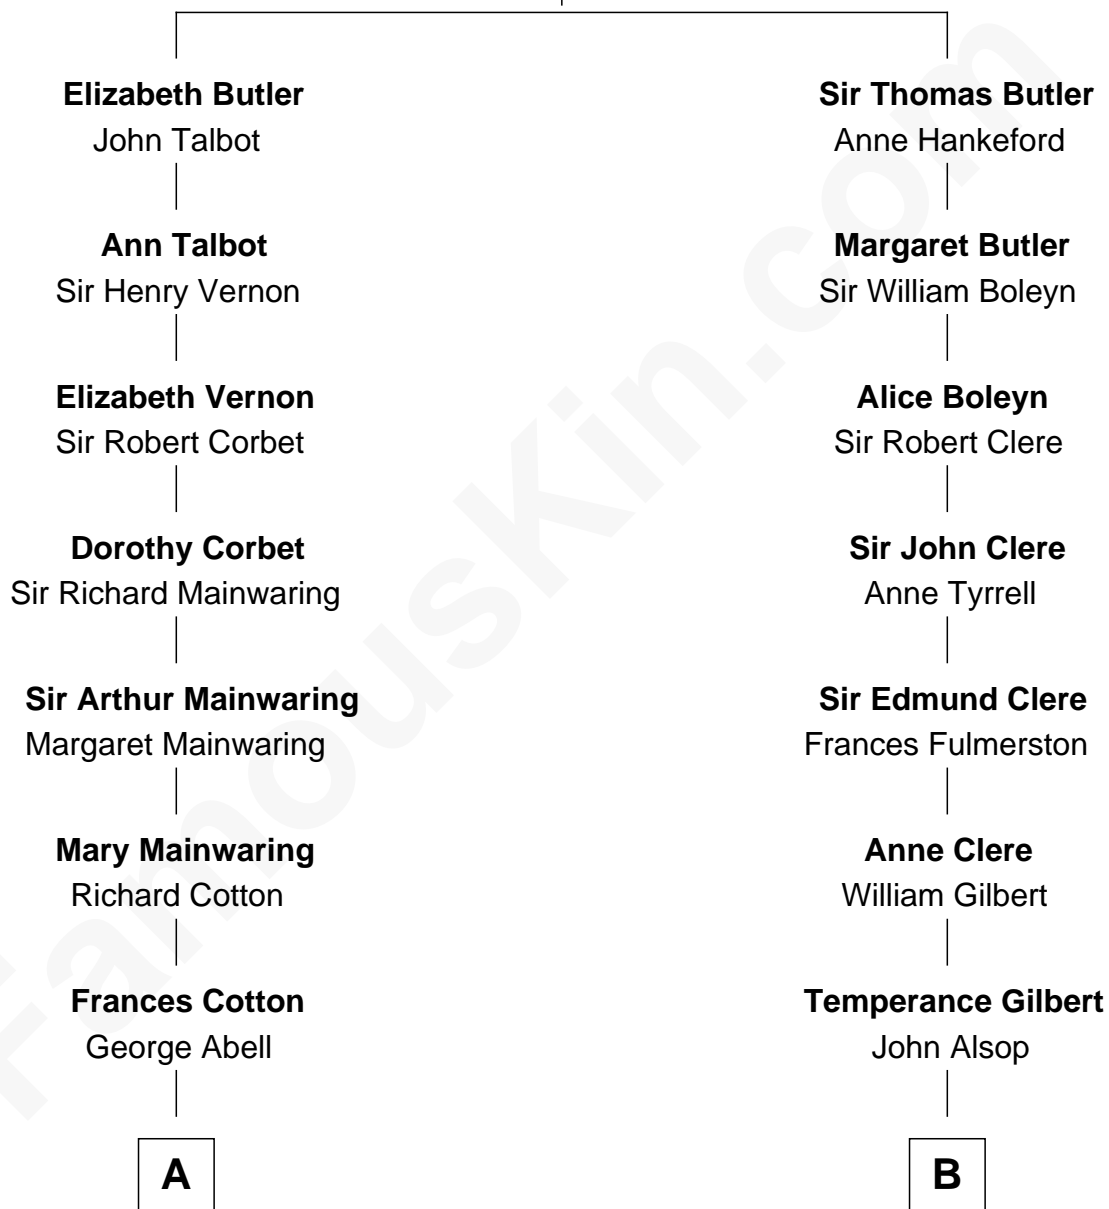

FamousKin.com Relationship Chart of

Richard Gere

Movie Actor

19th cousin of

Sydney Biddle Barrows

Mayflower Madam

James Butler
Joan Beauchamp

C

William Stanton Tiffany
Anna Rebecca Stevens

Doris Anna Tiffany
Homer George Gere

Richard Gere
Movie Actor

D

John Boyd Ballantine
Anne L. Crawford

Jeannette Ballantine
Donald Byers Barrows

Sydney Biddle Barrows
Mayflower Madam