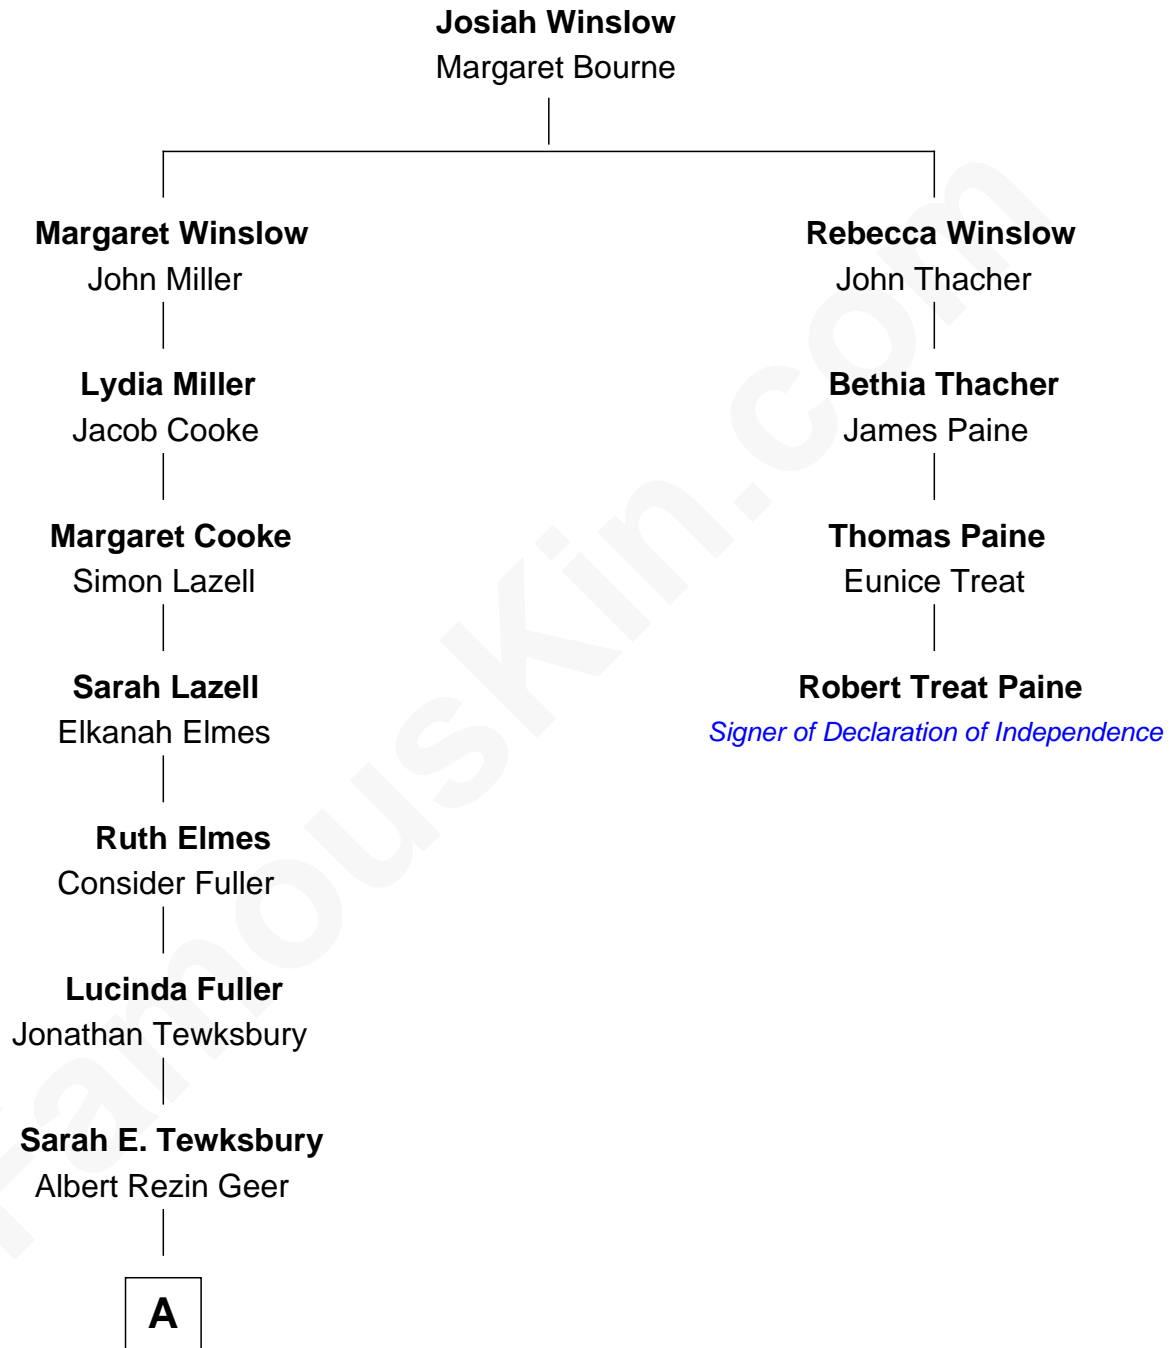

FamousKin.com
Relationship Chart of
Richard Gere
Movie Actor

3rd cousin 7 times removed of

Robert Treat Paine
Signer of the Declaration of Independence

A

George Lane Gere

Mary Alworth

Albert William Gere

Hazel Marjorie Snover

Homer George Gere

Doris Anna Tiffany

Richard Gere

Movie Actor

FamousKin.com