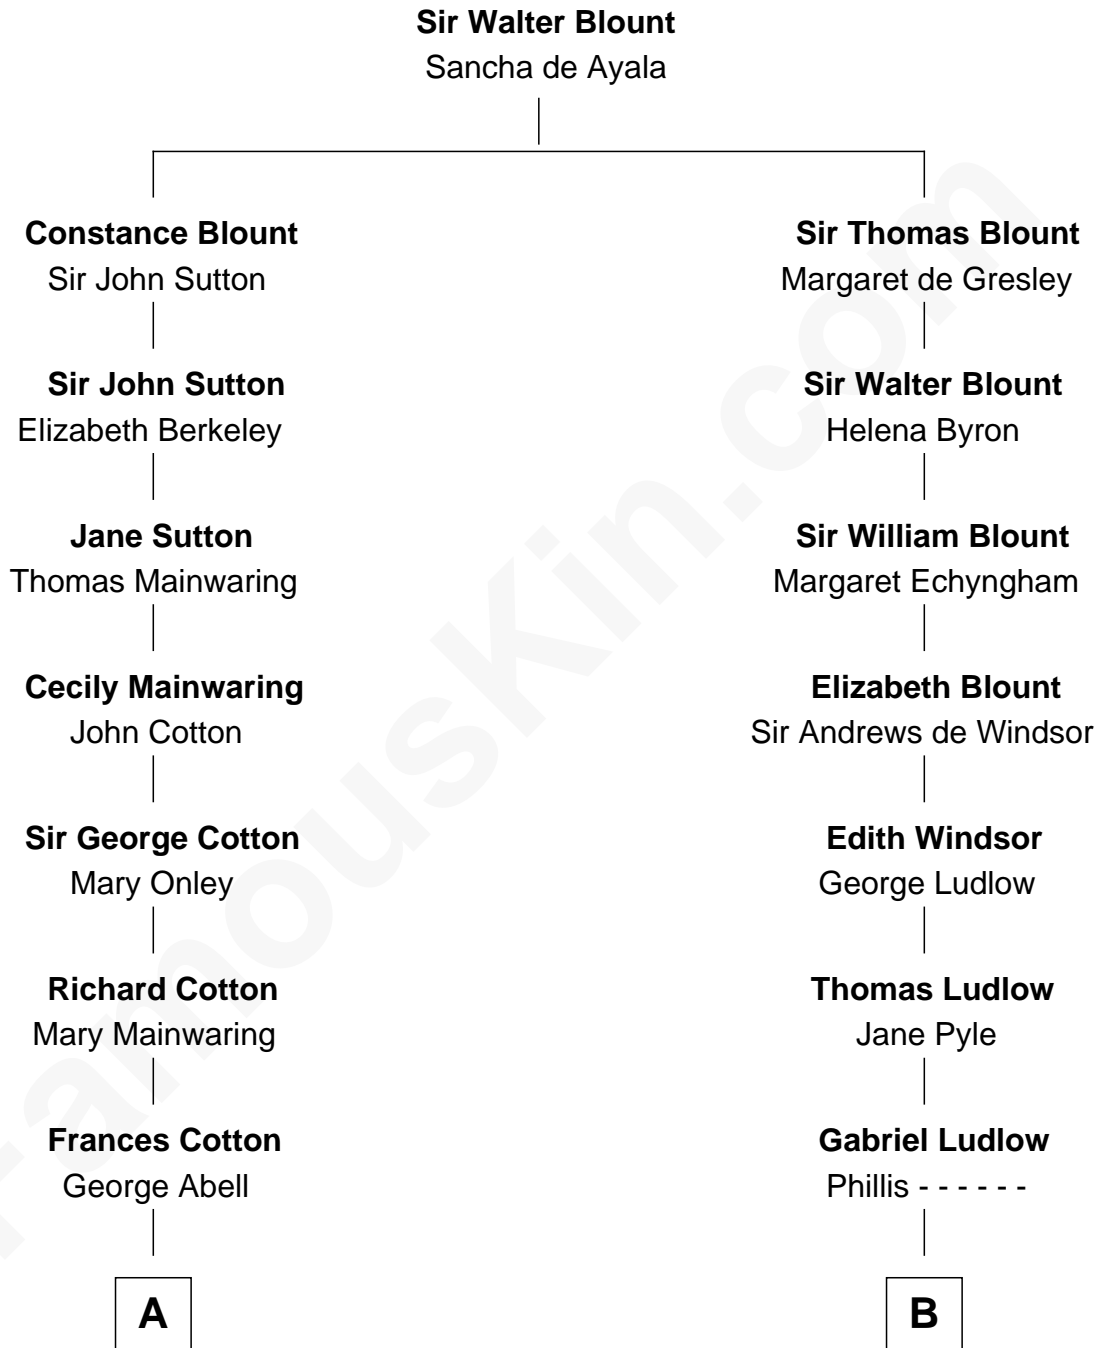

FamousKin.com
Relationship Chart of
Richard Gere
Movie Actor

11th cousin 8 times removed of

Thomas Nelson
Signer of the Declaration of Independence

C

—
William Stanton Tiffany

Anna Rebecca Stevens

—
Doris Anna Tiffany