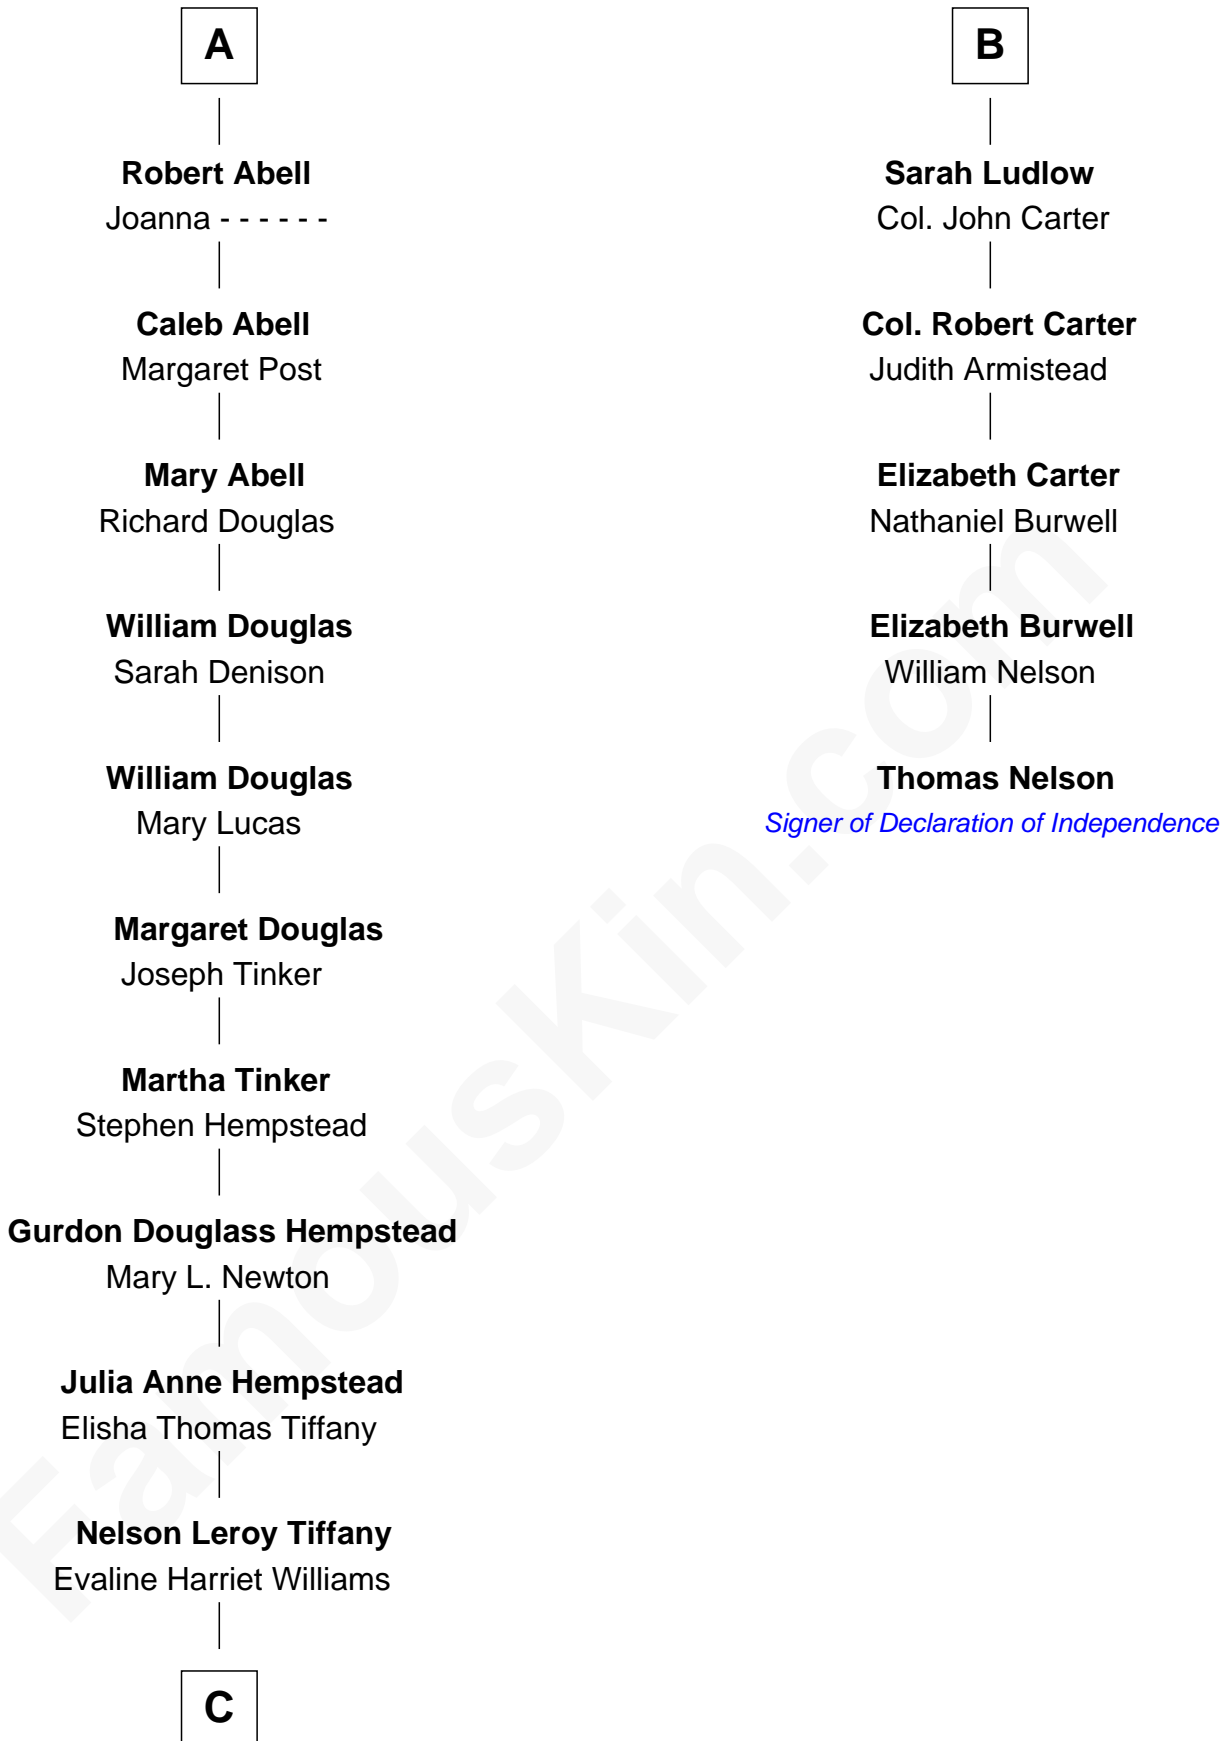

FamousKin.com
Relationship Chart of
Richard Gere
Movie Actor

11th cousin 8 times removed of

Thomas Nelson
Signer of the Declaration of Independence

C

—
William Stanton Tiffany

Anna Rebecca Stevens

—
Doris Anna Tiffany