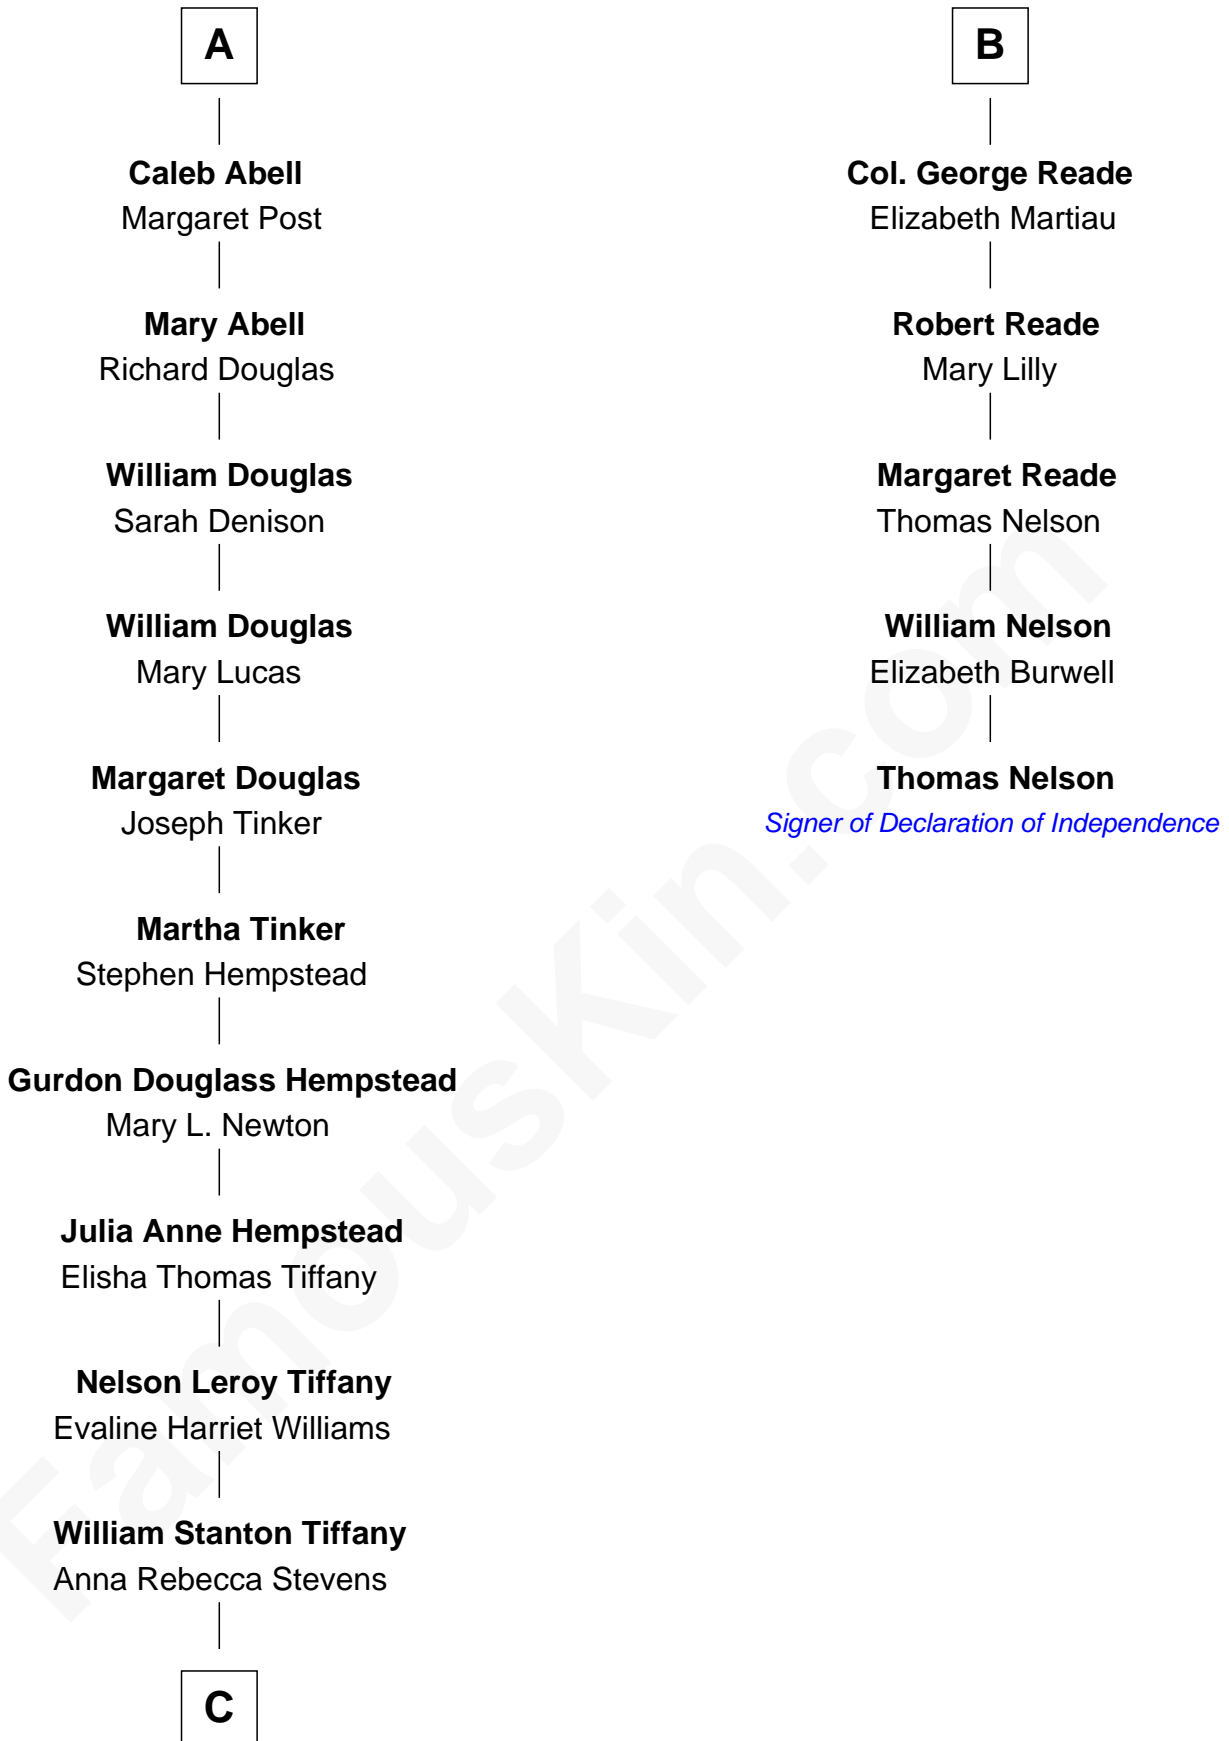

FamousKin.com
Relationship Chart of
Richard Gere
Movie Actor

11th cousin 7 times removed of

Thomas Nelson
Signer of the Declaration of Independence

C

Doris Anna Tiffany
Homer George Gere

Richard Gere
Movie Actor

FamousKin.com