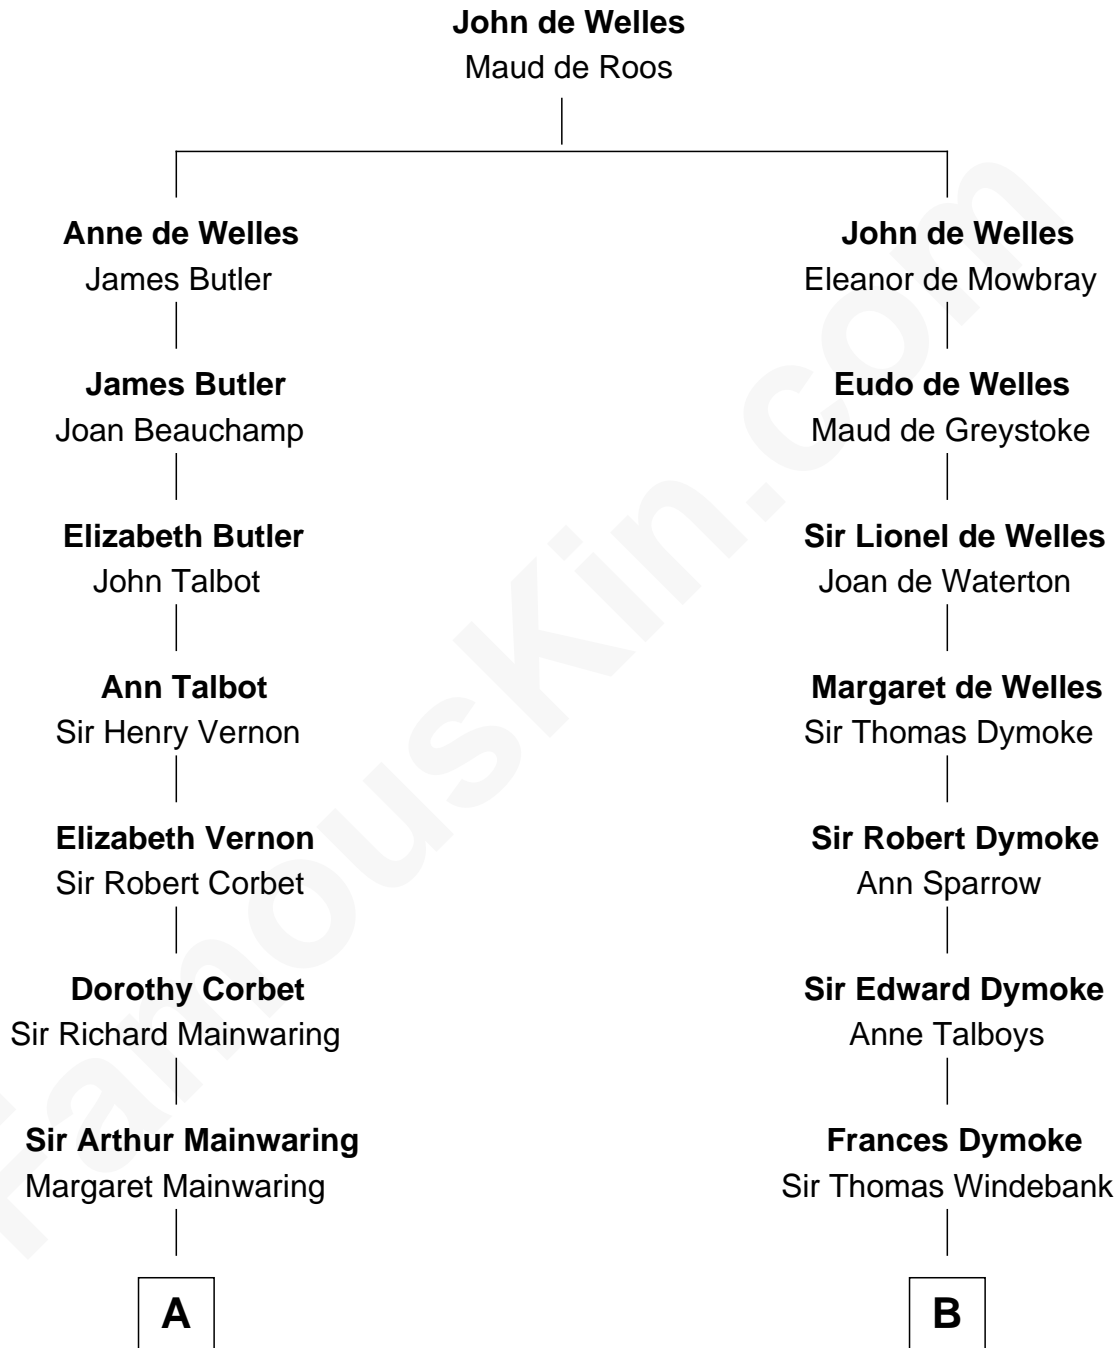

FamousKin.com
Relationship Chart of
Richard Gere
Movie Actor

12th cousin 9 times removed of

Thomas Nelson
Signer of the Declaration of Independence

C

—
Julia Anne Hempstead

Elisha Thomas Tiffany

—
Nelson Leroy Tiffany

Evaline Harriet Williams

—
William Stanton Tiffany

Anna Rebecca Stevens

—
Doris Anna Tiffany

Homer George Gere

—
Richard Gere

Movie Actor