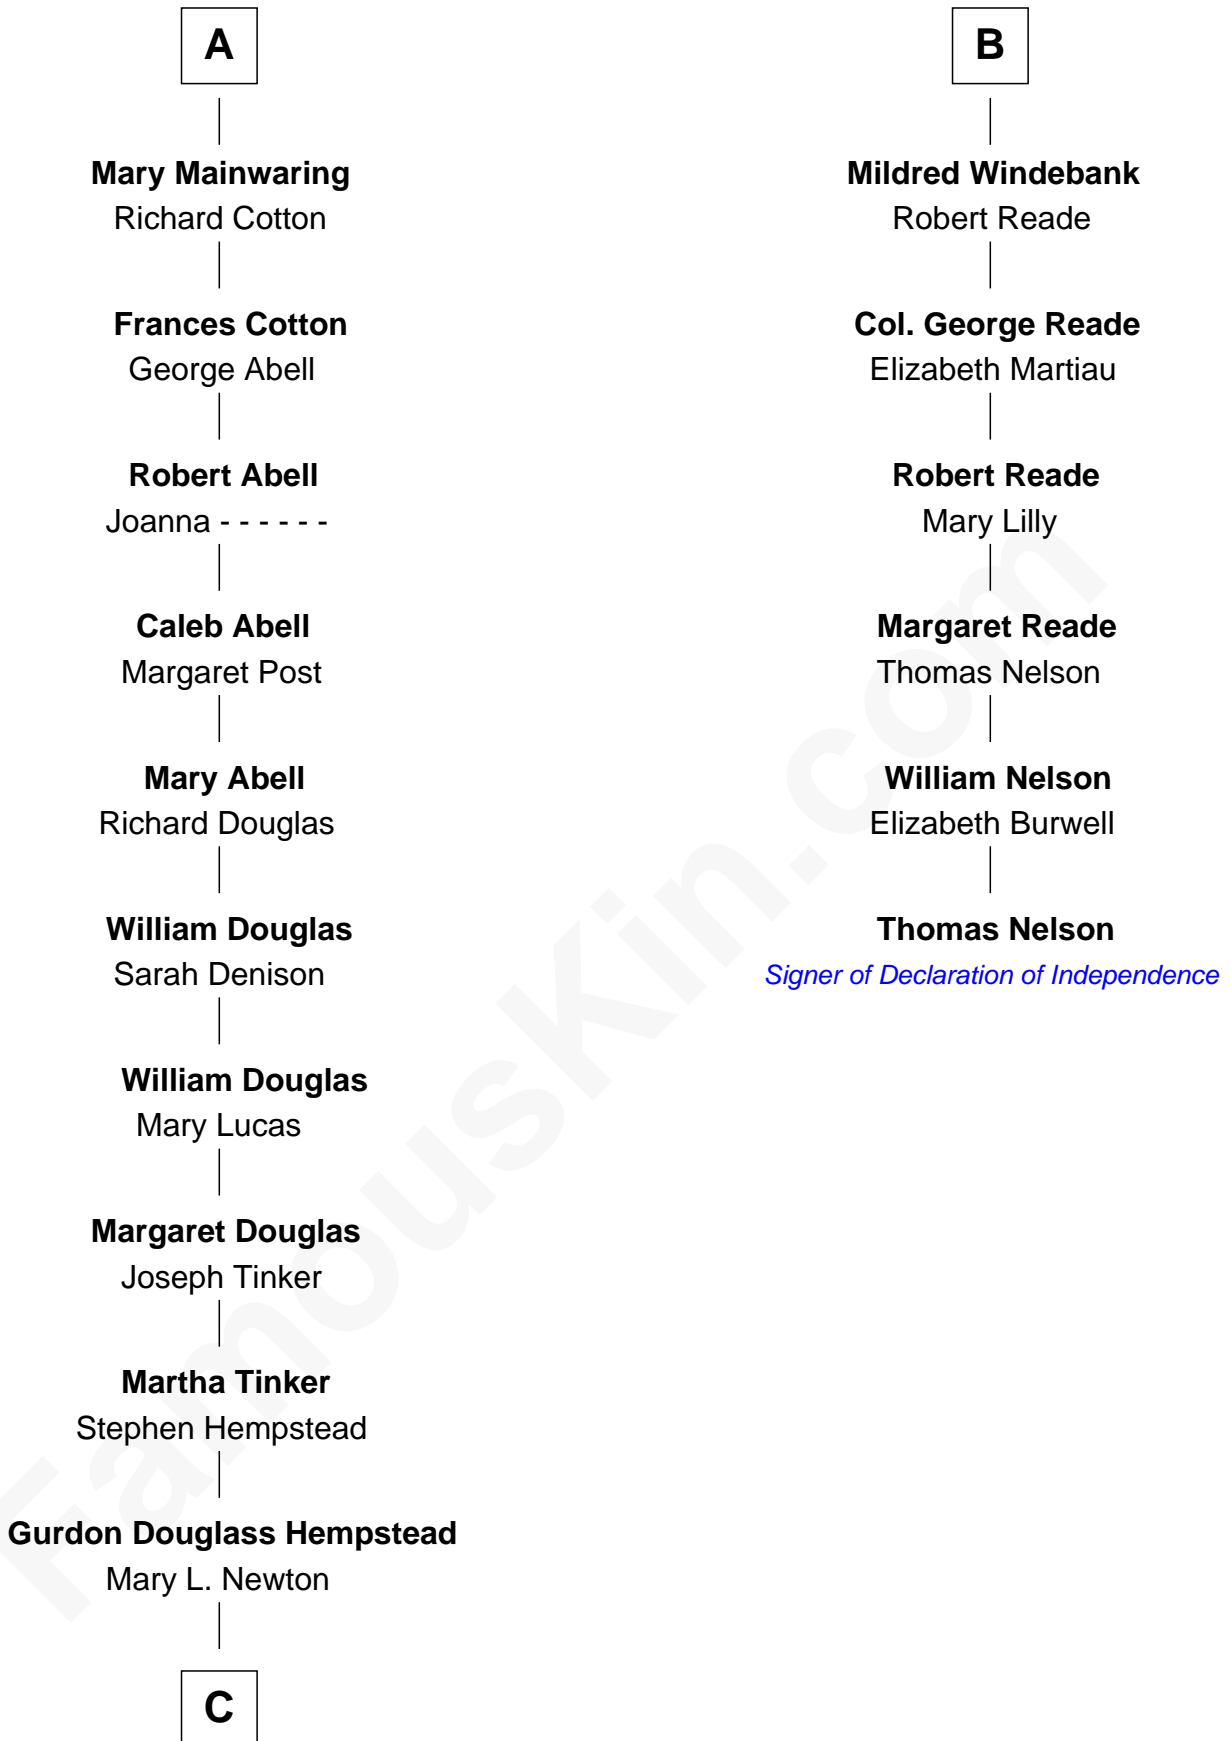

FamousKin.com
Relationship Chart of
Richard Gere
Movie Actor

12th cousin 9 times removed of

Thomas Nelson
Signer of the Declaration of Independence

C

—
Julia Anne Hempstead

Elisha Thomas Tiffany

—
Nelson Leroy Tiffany