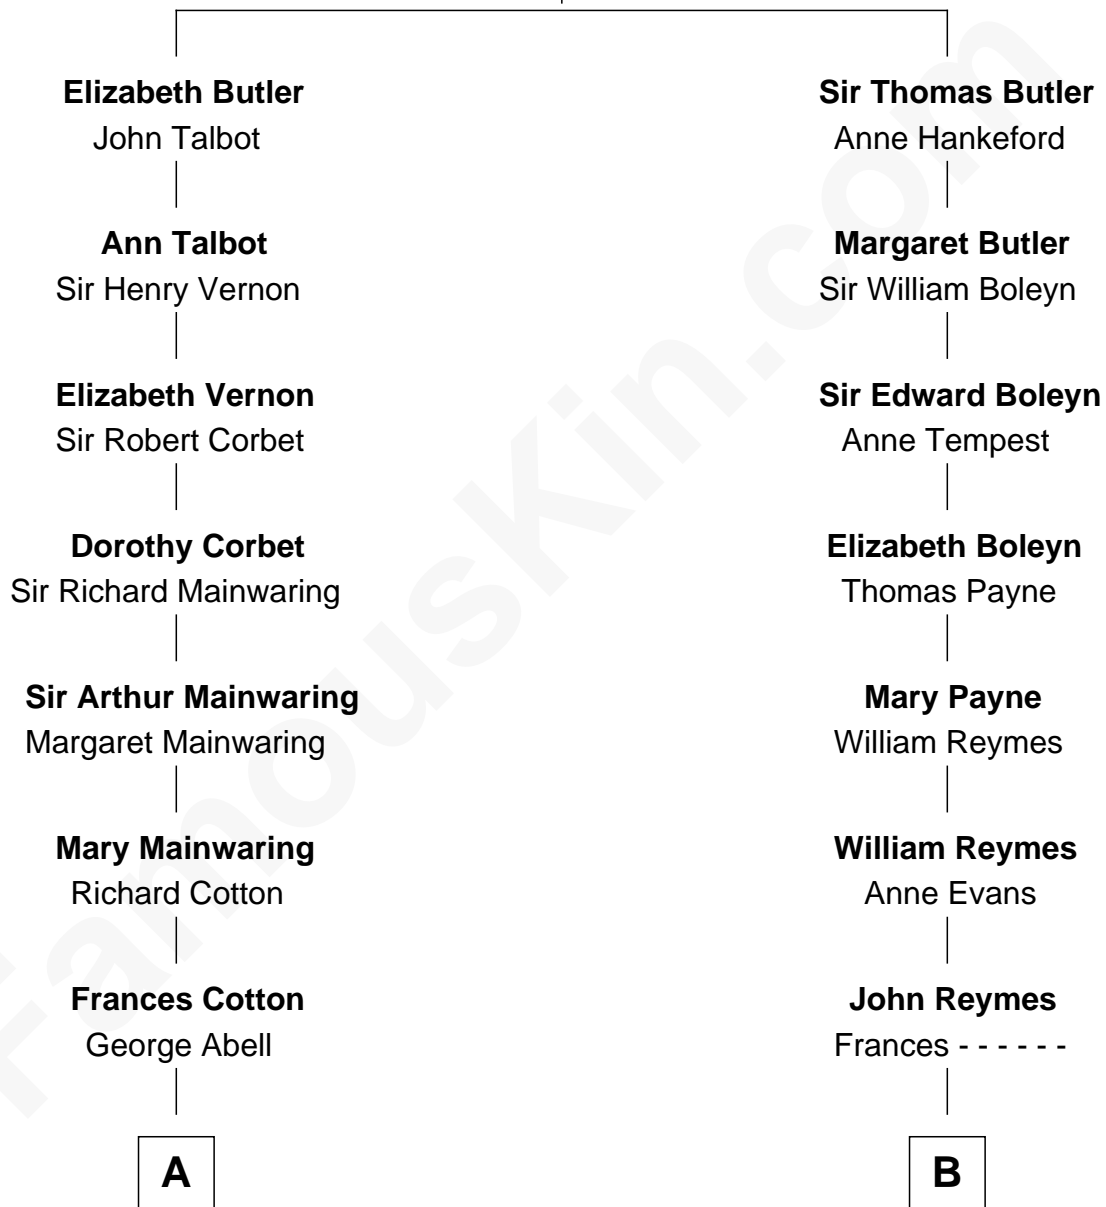

FamousKin.com Relationship Chart of

Richard Gere

Movie Actor

11th cousin 8 times removed of

William Floyd

Signer of the Declaration of Independence

James Butler
Joan Beauchamp

C

—
William Stanton Tiffany

Anna Rebecca Stevens

—
Doris Anna Tiffany

Homer George Gere

—
Richard Gere

Movie Actor

FamousKin.com