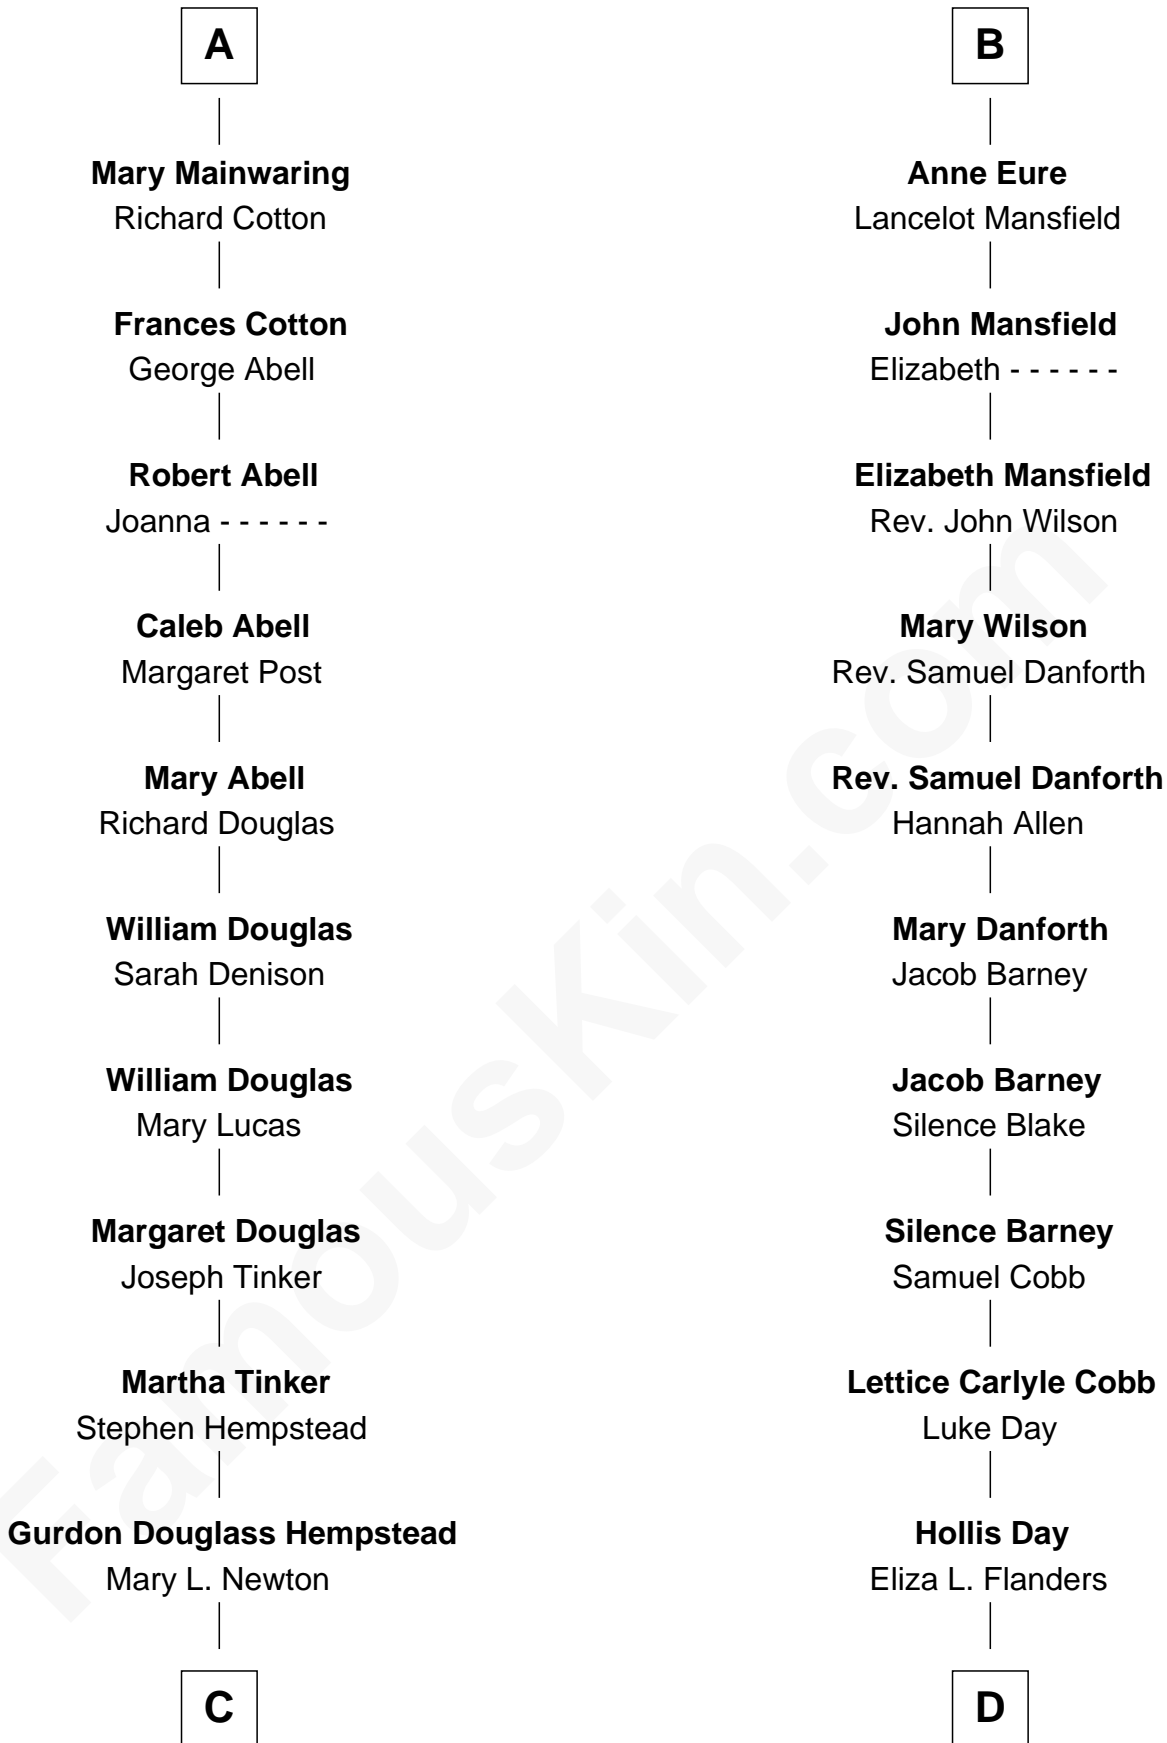

**FamousKin.com**  
**Relationship Chart of**  
**Richard Gere**  
*Movie Actor*

19th cousin 2 times removed of

**Sandra Day O'Connor**  
*First Female U.S. Supreme Court Justice*

**C**

**Julia Anne Hempstead**  
Elisha Thomas Tiffany

**Nelson Leroy Tiffany**  
Evaline Harriet Williams

**William Stanton Tiffany**  
Anna Rebecca Stevens

**Doris Anna Tiffany**  
Homer George Gere

**Richard Gere**  
*Movie Actor*

**D**

**Henry Clay Day**  
Alice Edith Hilton

**Henry R. Day**  
Ada Mae Wilkey

**Sandra Day O'Connor**  
*U.S. Supreme Court Justice*