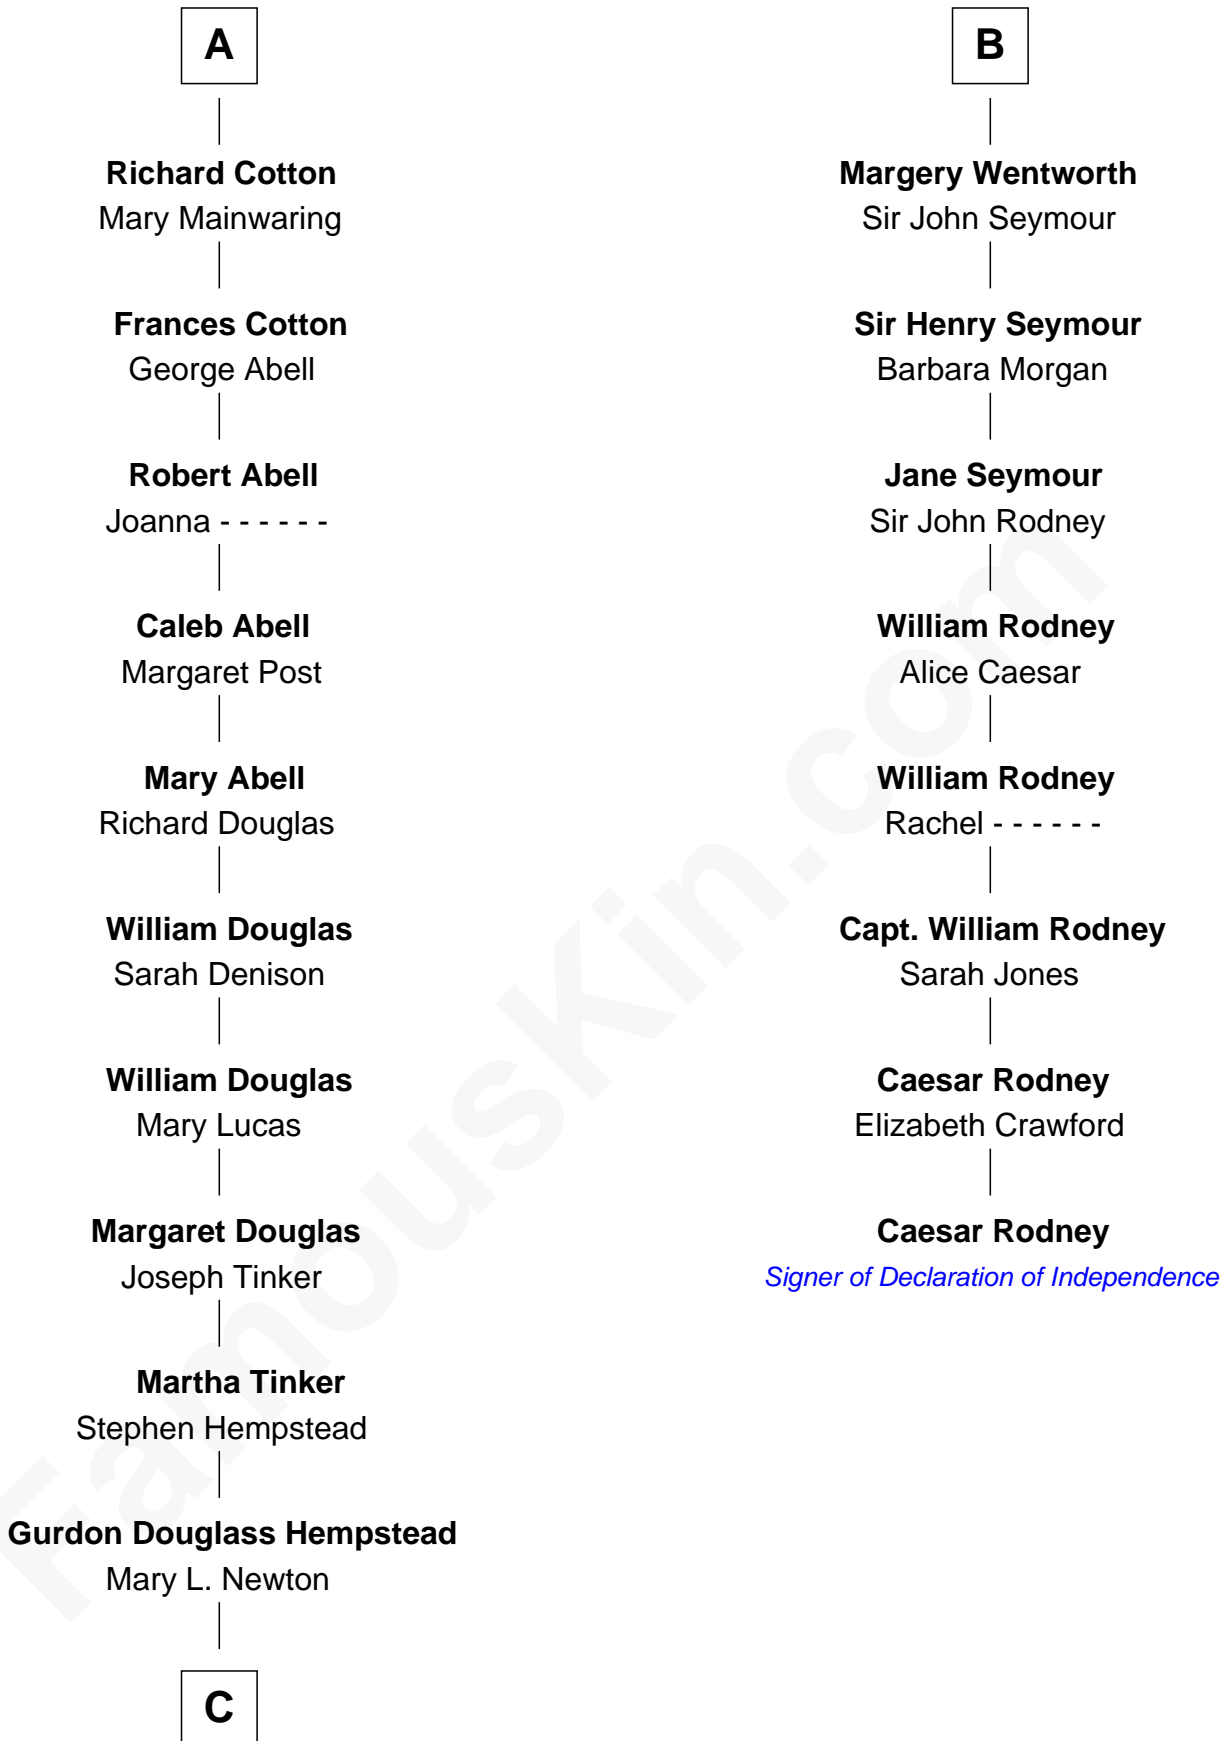

FamousKin.com
Relationship Chart of
Richard Gere
Movie Actor

14th cousin 7 times removed of
Caesar Rodney
Signer of the Declaration of Independence

C

—
Julia Anne Hempstead

Elisha Thomas Tiffany

—
Nelson Leroy Tiffany

Evaline Harriet Williams

—
William Stanton Tiffany

Anna Rebecca Stevens

—
Doris Anna Tiffany

Homer George Gere

—
Richard Gere

Movie Actor