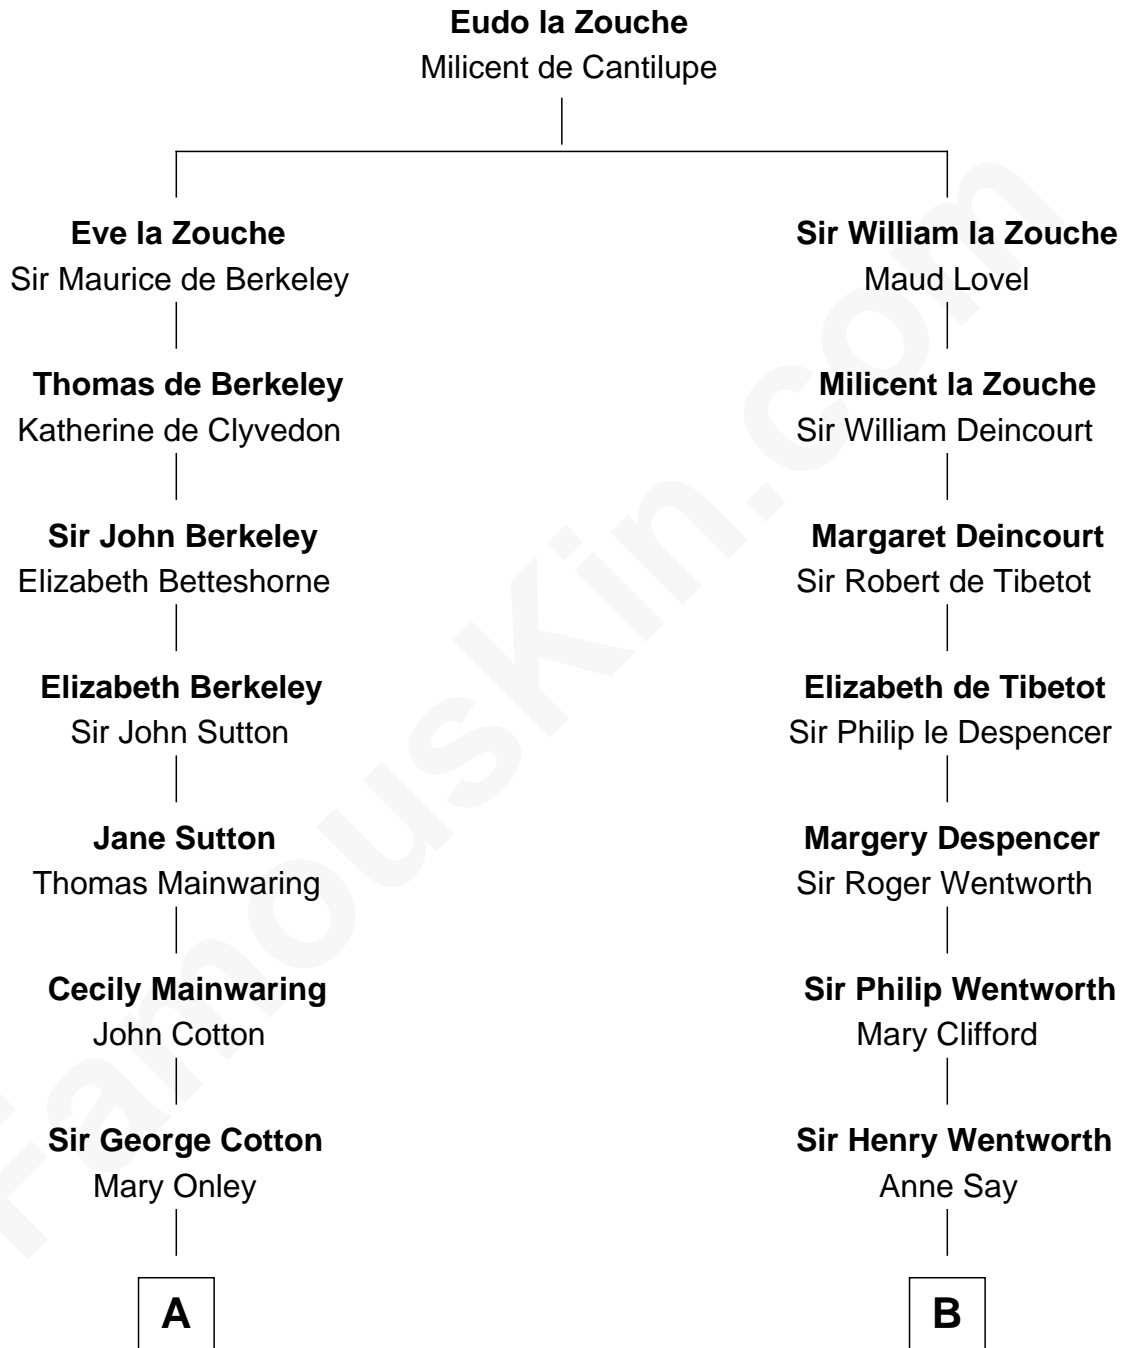

FamousKin.com
Relationship Chart of
Richard Gere
Movie Actor

14th cousin 7 times removed of
Caesar Rodney
Signer of the Declaration of Independence

C

—
Julia Anne Hempstead

Elisha Thomas Tiffany

—
Nelson Leroy Tiffany

Evaline Harriet Williams

—
William Stanton Tiffany

Anna Rebecca Stevens

—
Doris Anna Tiffany

Homer George Gere

—
Richard Gere

Movie Actor