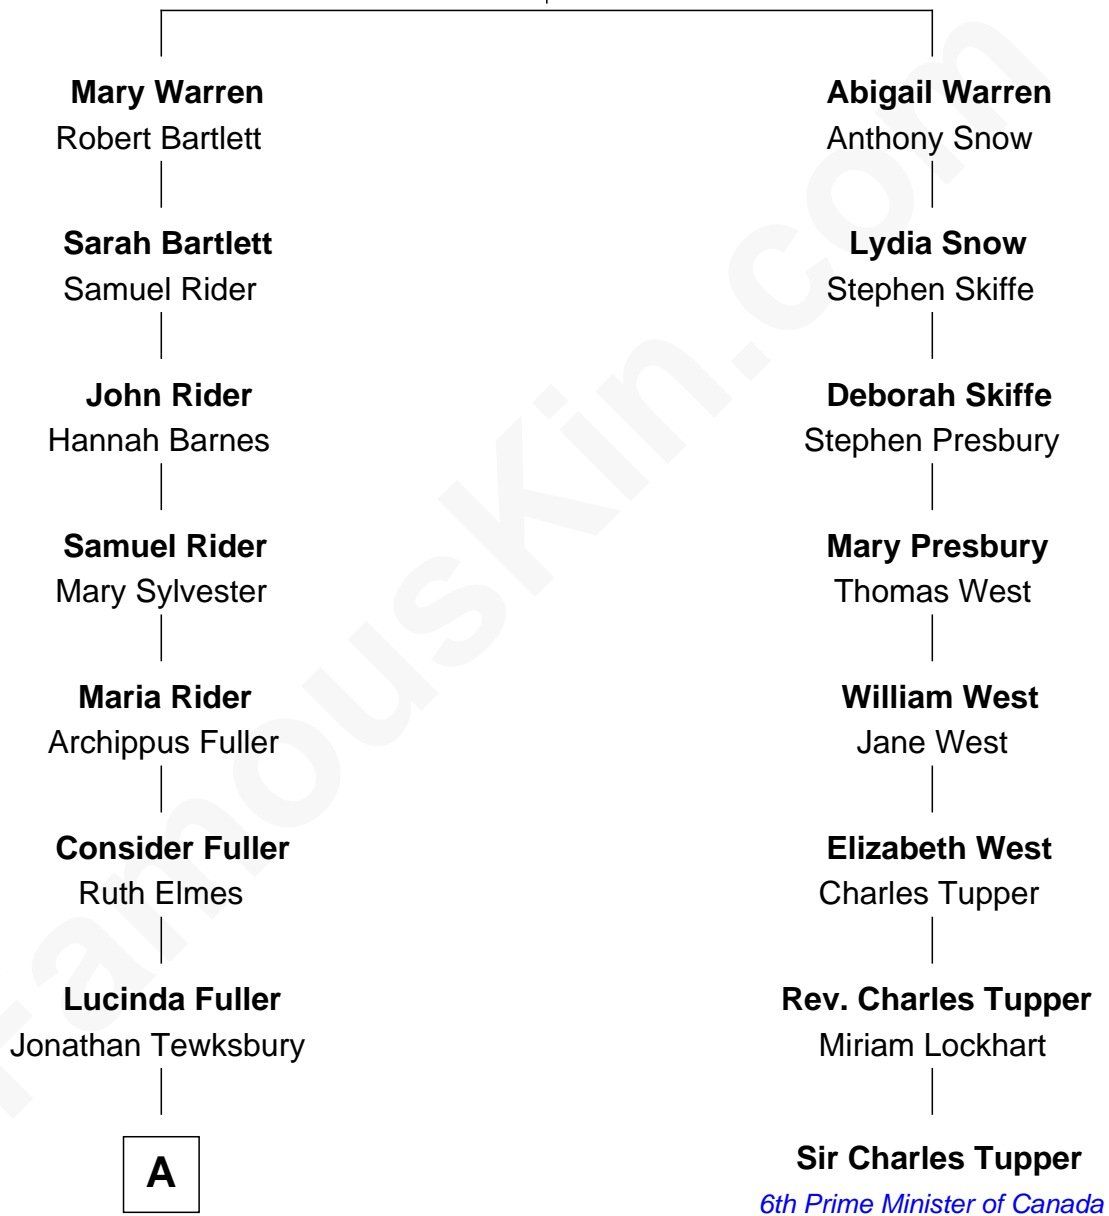

# FamousKin.com Relationship Chart of

**Richard Gere**

*Movie Actor*

7th cousin 4 times removed of

**Sir Charles Tupper**

*6th Prime Minister of Canada*

**Richard Warren**  
Elizabeth Walker

**A**

—  
**Sarah E. Tewksbury**

Albert Rezin Geer

—  
**George Lane Gere**

Mary Alworth

—  
**Albert William Gere**

Hazel Marjorie Snover

—  
**Homer George Gere**

Doris Anna Tiffany

—  
**Richard Gere**

*Movie Actor*