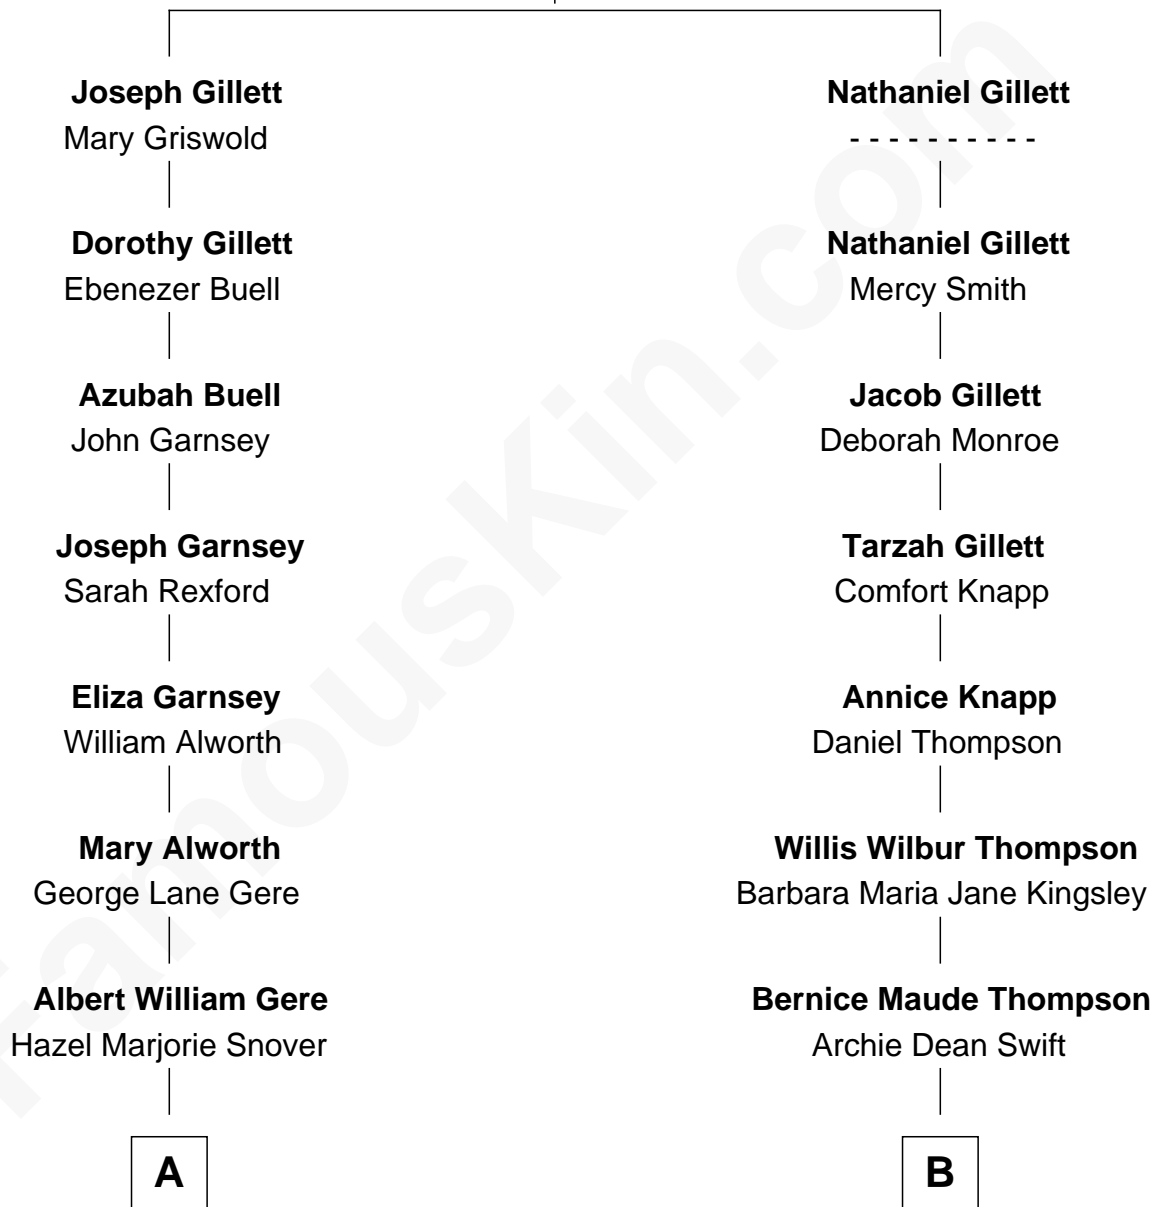

FamousKin.com Relationship Chart of

Richard Gere

Movie Actor

8th cousin 1 time removed of

Taylor Swift

Singer and Songwriter

Joseph Gillett
Elizabeth Hawks

A

Homer George Gere

Doris Anna Tiffany

Richard Gere

Movie Actor

B

Archie Dean Swift

Rose Baldi Douglas

Scott Kingsley Swift