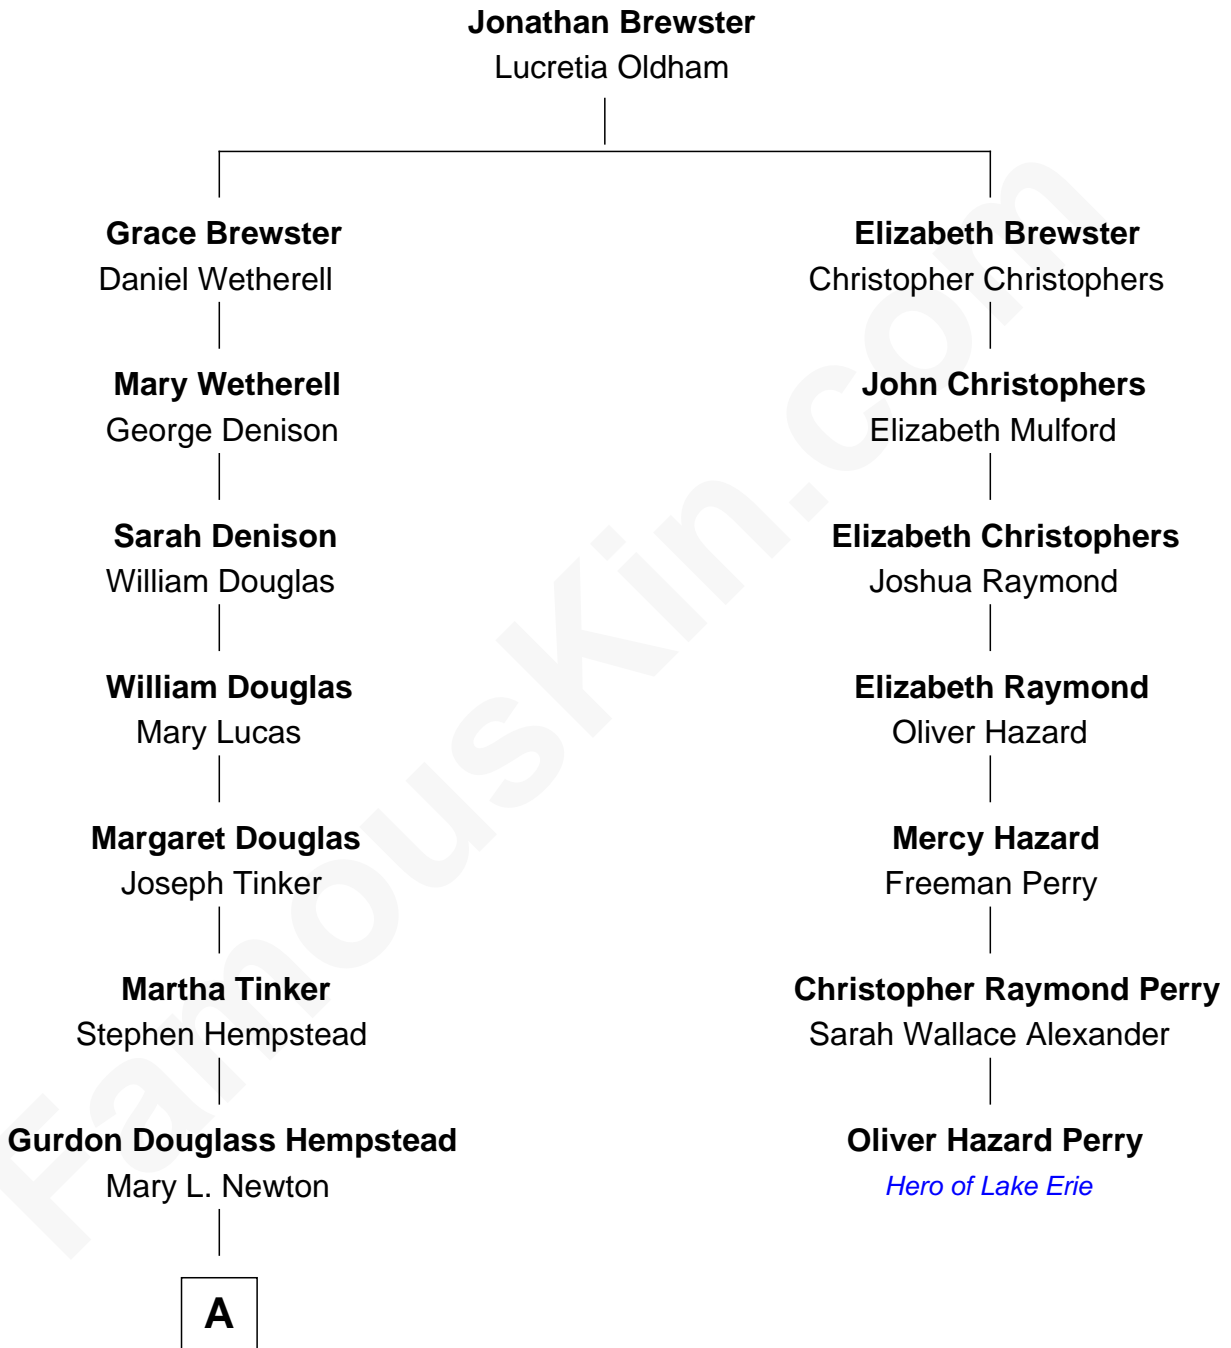

FamousKin.com
Relationship Chart of
Richard Gere
Movie Actor

6th cousin 5 times removed of

Oliver Hazard Perry
Hero of Lake Erie during the War of 1812

A

—
Julia Anne Hempstead

Elisha Thomas Tiffany

—
Nelson Leroy Tiffany

Evaline Harriet Williams

—
William Stanton Tiffany

Anna Rebecca Stevens

—
Doris Anna Tiffany

Homer George Gere

—
Richard Gere

Movie Actor