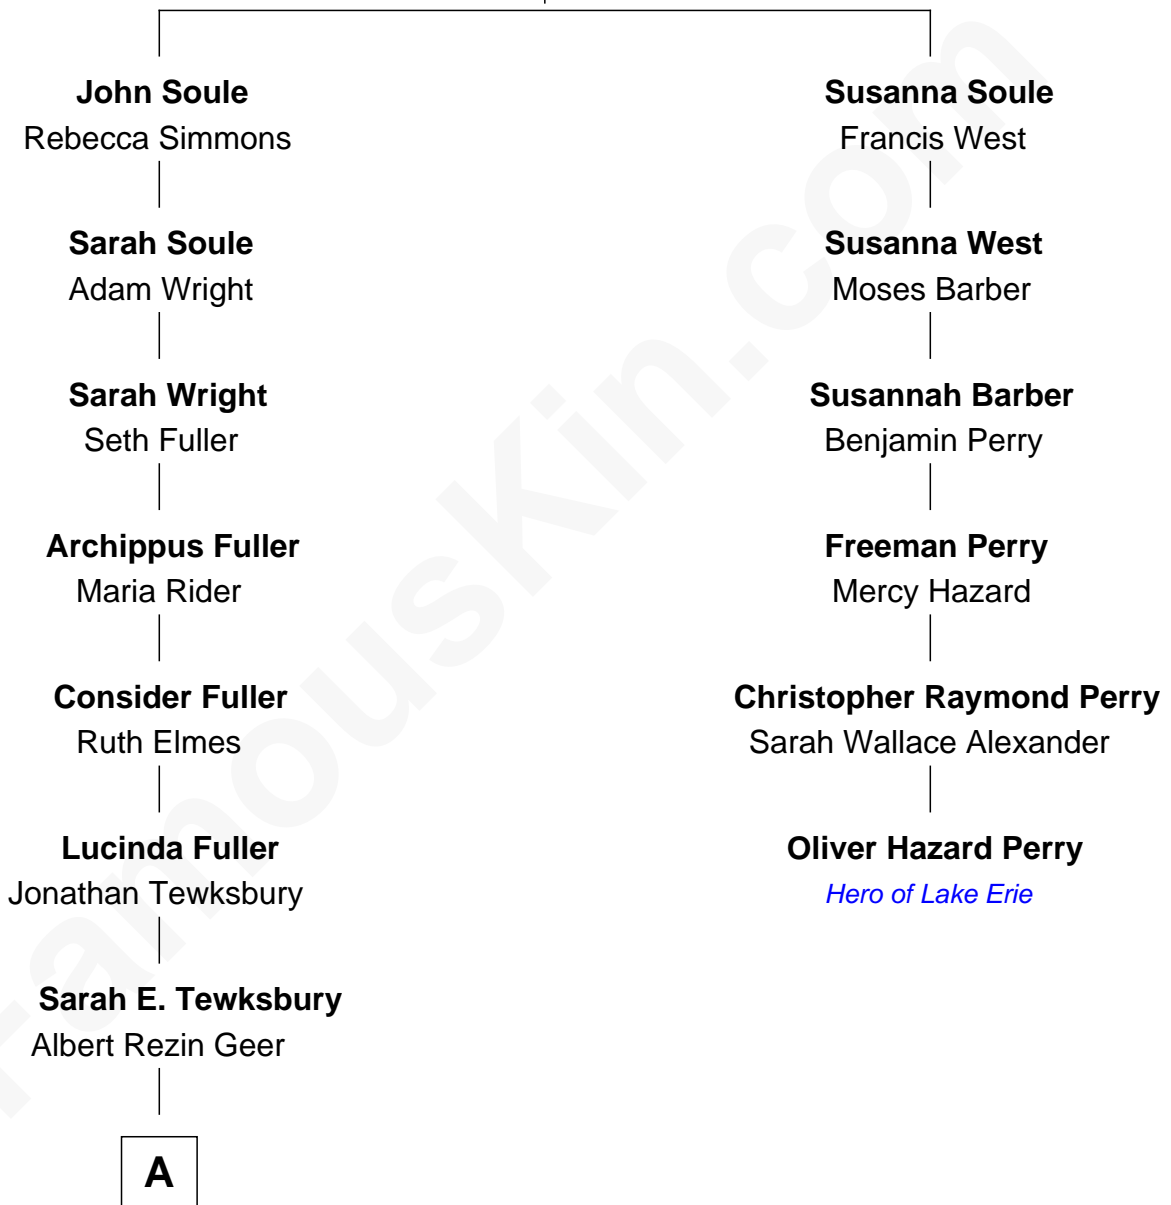

# FamousKin.com Relationship Chart of

**Richard Gere**

*Movie Actor*

5th cousin 5 times removed of

**Oliver Hazard Perry**

*Hero of Lake Erie during the War of 1812*

**George Soule**

Mary Beckett

**A**

George Lane Gere

Mary Alworth

Albert William Gere

Hazel Marjorie Snover

Homer George Gere

Doris Anna Tiffany

Richard Gere