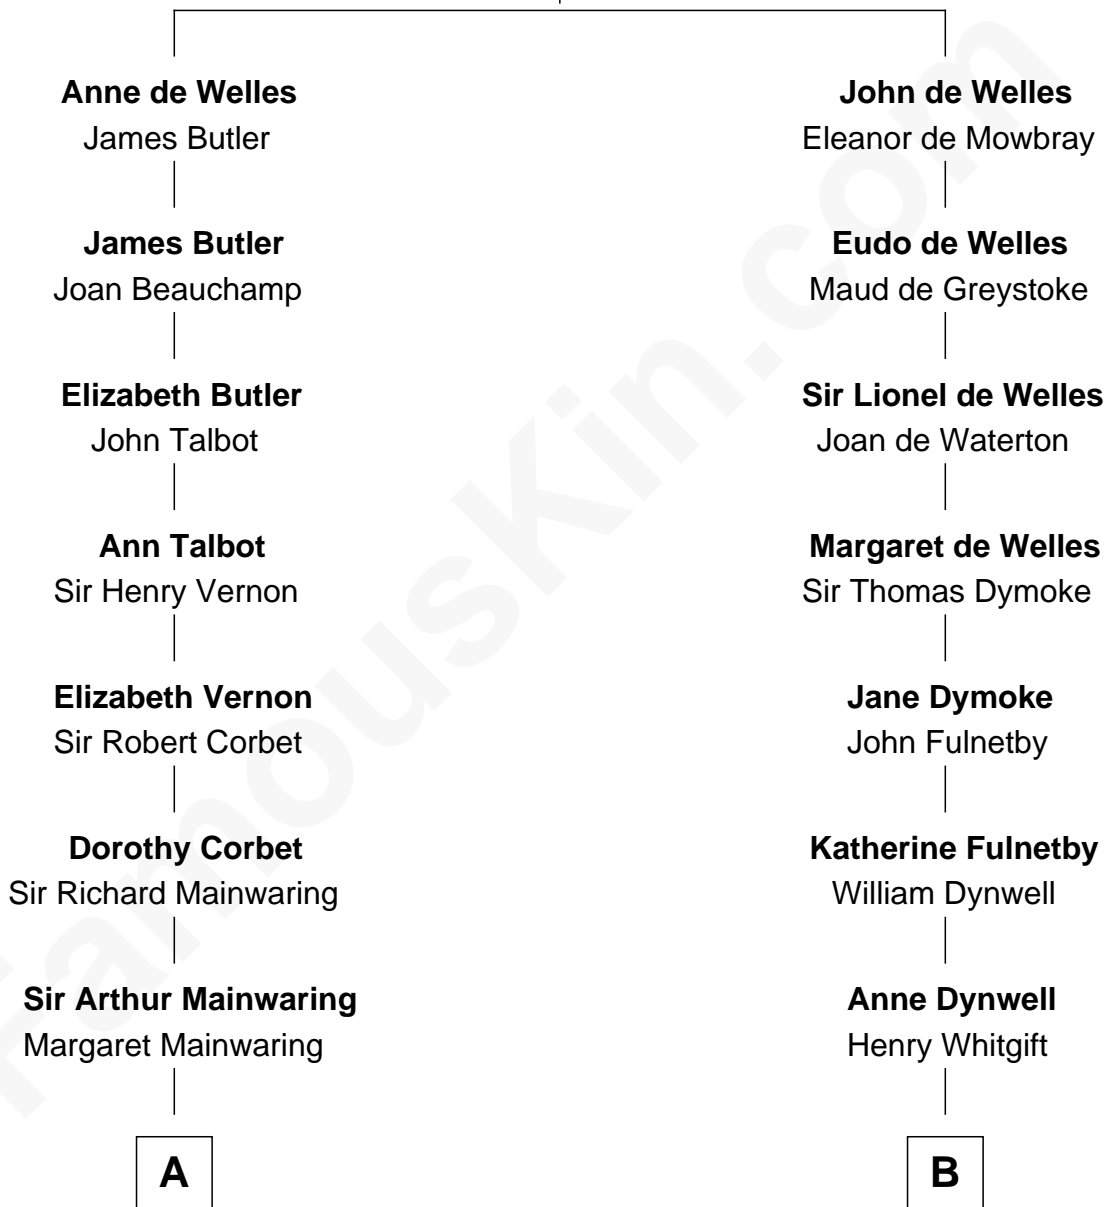

FamousKin.com Relationship Chart of

Richard Gere

Movie Actor

20th cousin 1 time removed of

Christopher Reeve

Movie Actor

John de Welles

Maud de Roos

C

Julia Anne Hempstead
Elisha Thomas Tiffany

Nelson Leroy Tiffany
Evaline Harriet Williams

William Stanton Tiffany
Anna Rebecca Stevens

Doris Anna Tiffany
Homer George Gere

Richard Gere
Movie Actor

D

Margaretta Willis Baldwin
Augustus Henry Reeve