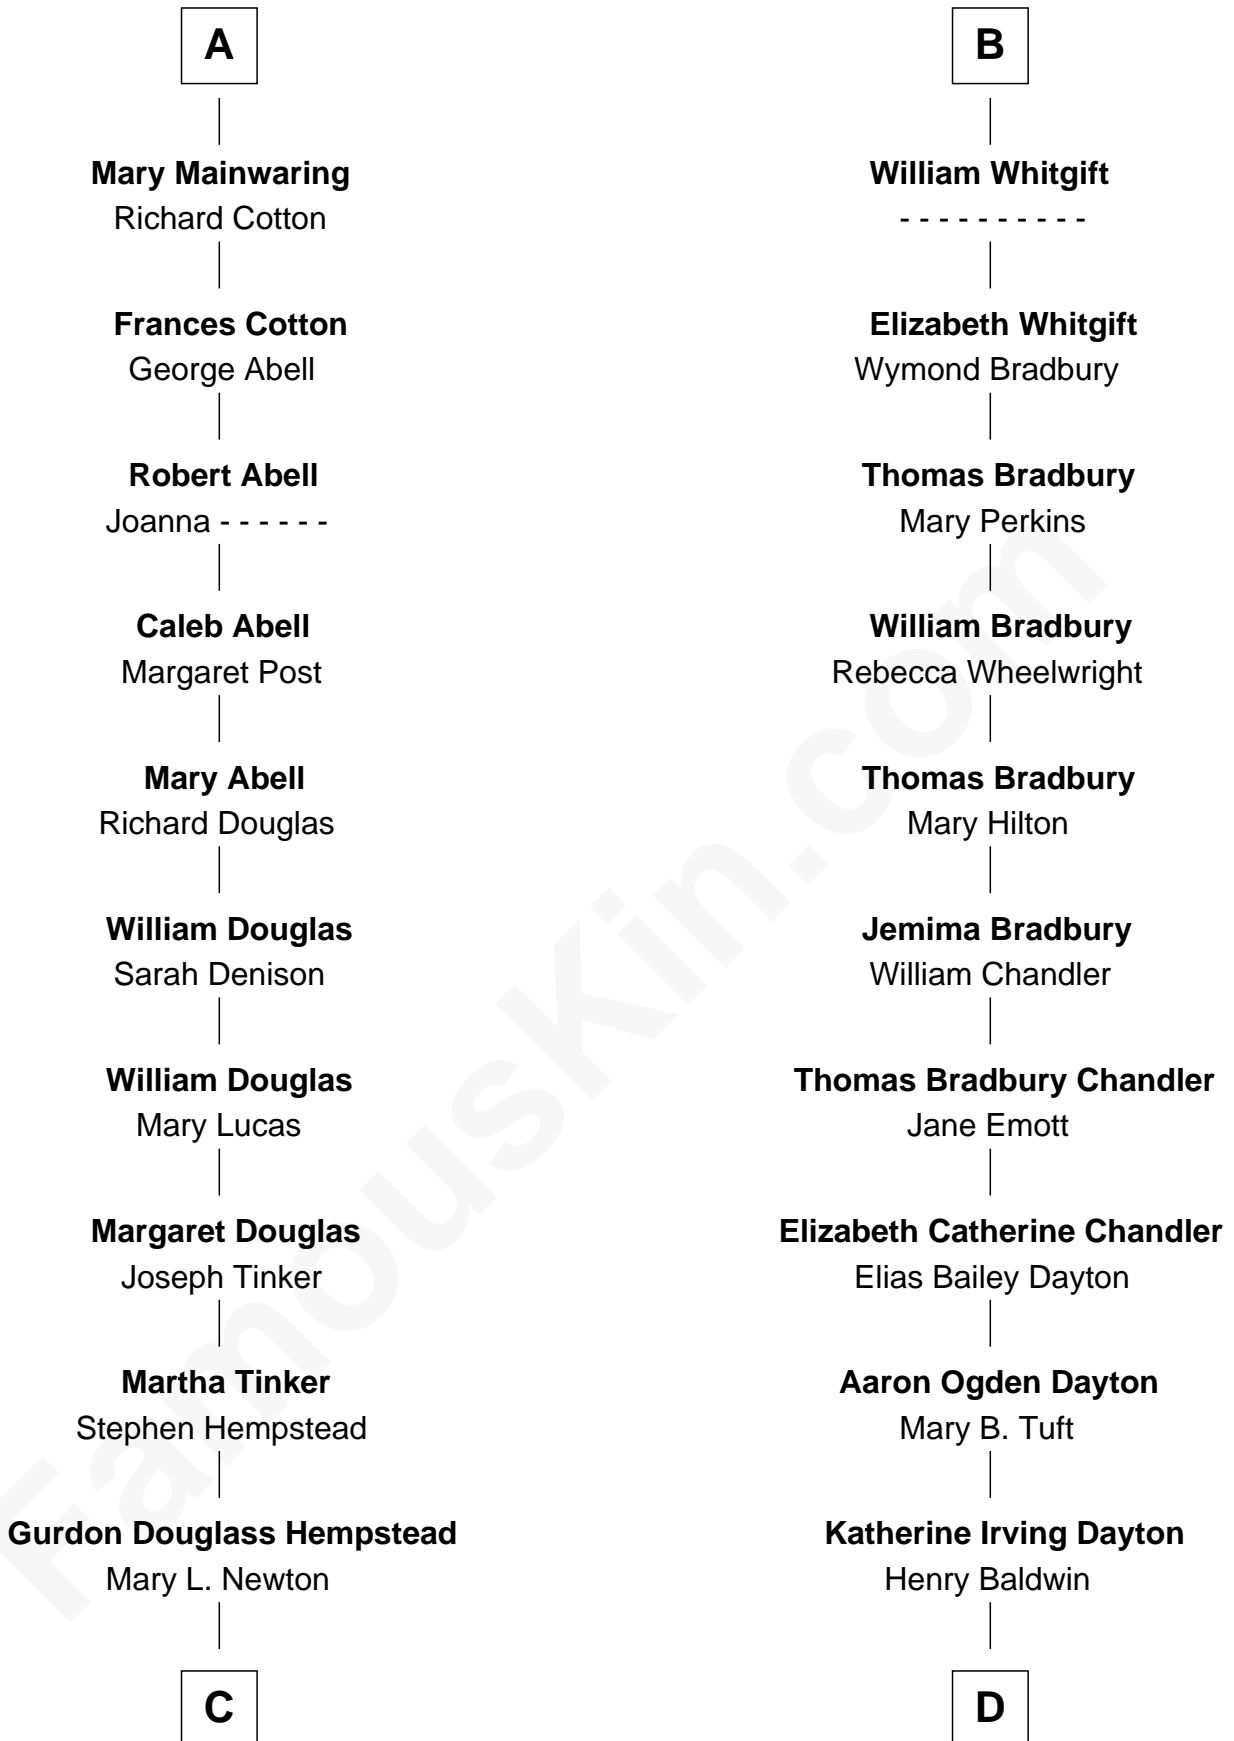

FamousKin.com Relationship Chart of

Richard Gere

Movie Actor

20th cousin 1 time removed of

Christopher Reeve

Movie Actor

John de Welles

Maud de Roos

C

Julia Anne Hempstead
Elisha Thomas Tiffany

Nelson Leroy Tiffany
Evaline Harriet Williams

William Stanton Tiffany
Anna Rebecca Stevens

Doris Anna Tiffany
Homer George Gere

Richard Gere
Movie Actor

D

Margaretta Willis Baldwin
Augustus Henry Reeve