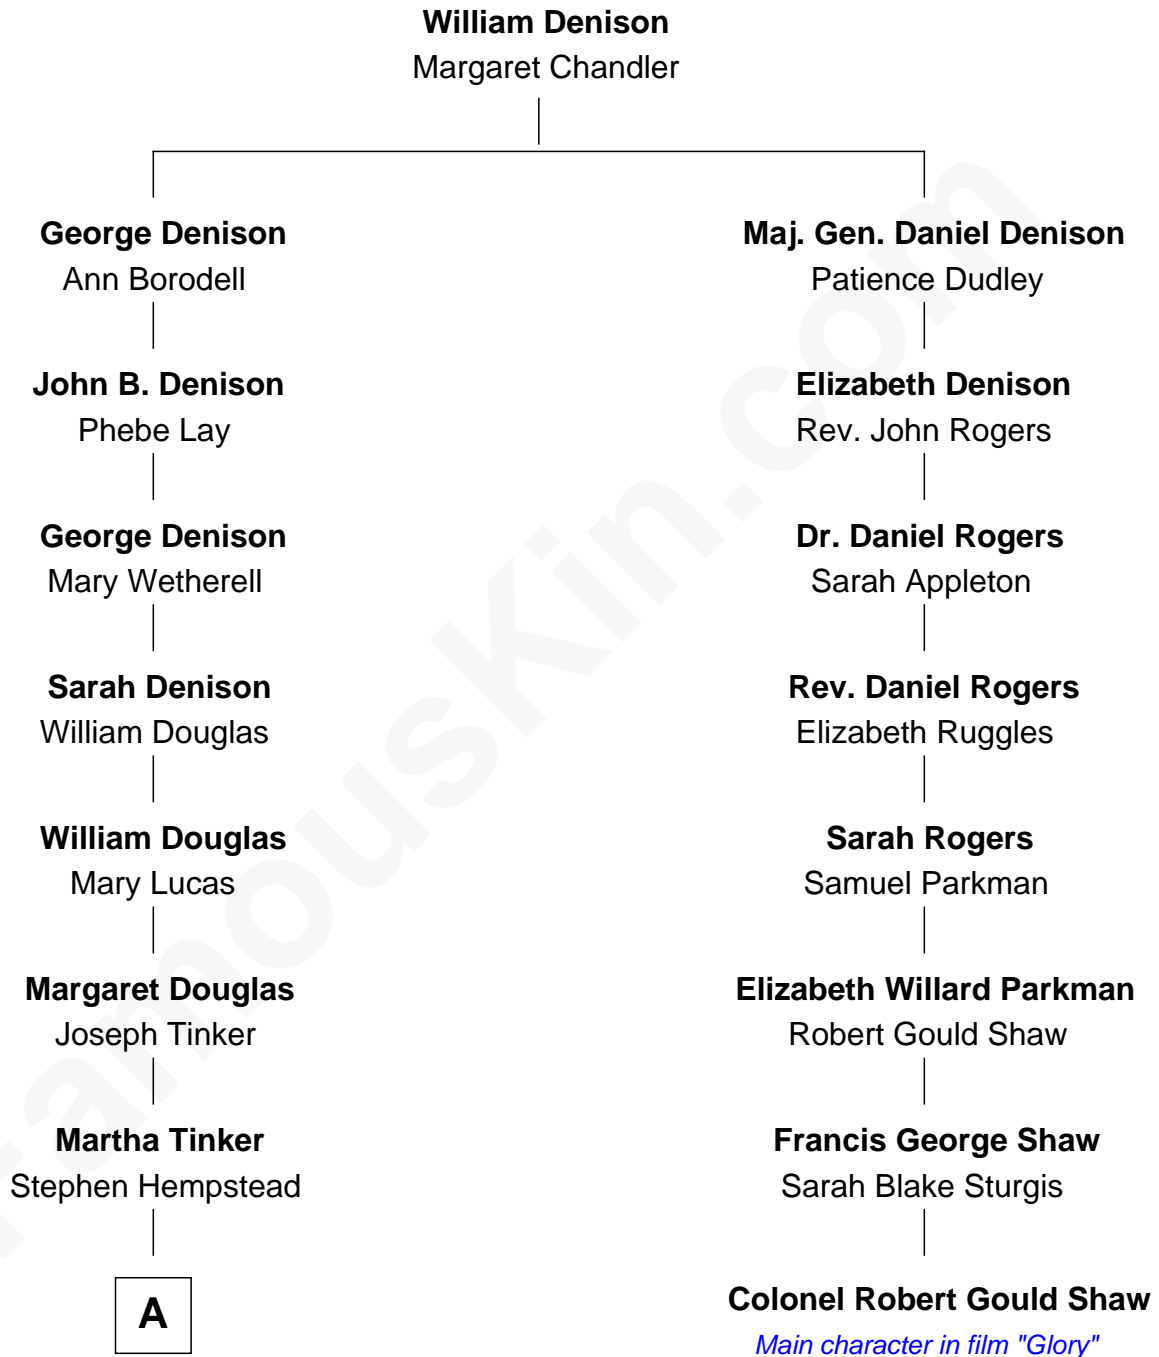

FamousKin.com
Relationship Chart of
Richard Gere
Movie Actor

7th cousin 5 times removed of
Colonel Robert Gould Shaw
U.S. Civil War leader of film "Glory" fame

A

—
Gurdon Douglass Hempstead

Mary L. Newton

—
Julia Anne Hempstead

Elisha Thomas Tiffany

—
Nelson Leroy Tiffany

Evaline Harriet Williams

—
William Stanton Tiffany

Anna Rebecca Stevens

—
Doris Anna Tiffany

Homer George Gere