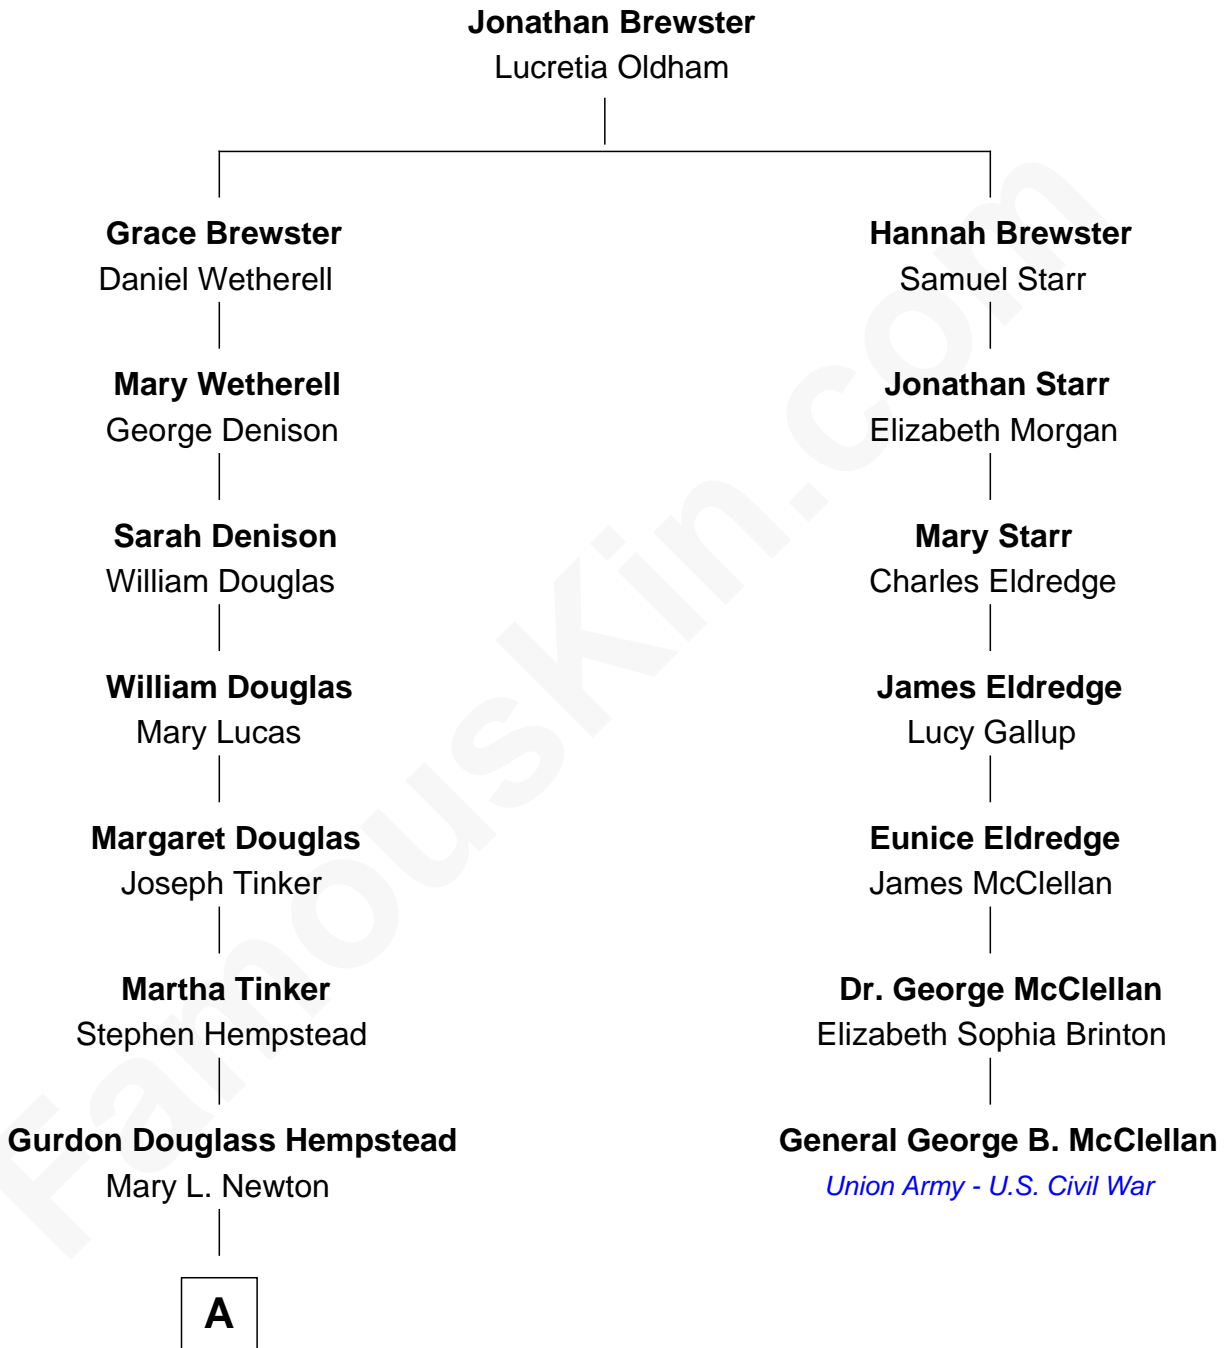

FamousKin.com
Relationship Chart of
Richard Gere
Movie Actor

6th cousin 5 times removed of
General George B. McClellan
Union Army - U.S. Civil War

A

—
Julia Anne Hempstead

Elisha Thomas Tiffany

—
Nelson Leroy Tiffany

Evaline Harriet Williams

—
William Stanton Tiffany

Anna Rebecca Stevens

—
Doris Anna Tiffany

Homer George Gere

—
Richard Gere

Movie Actor