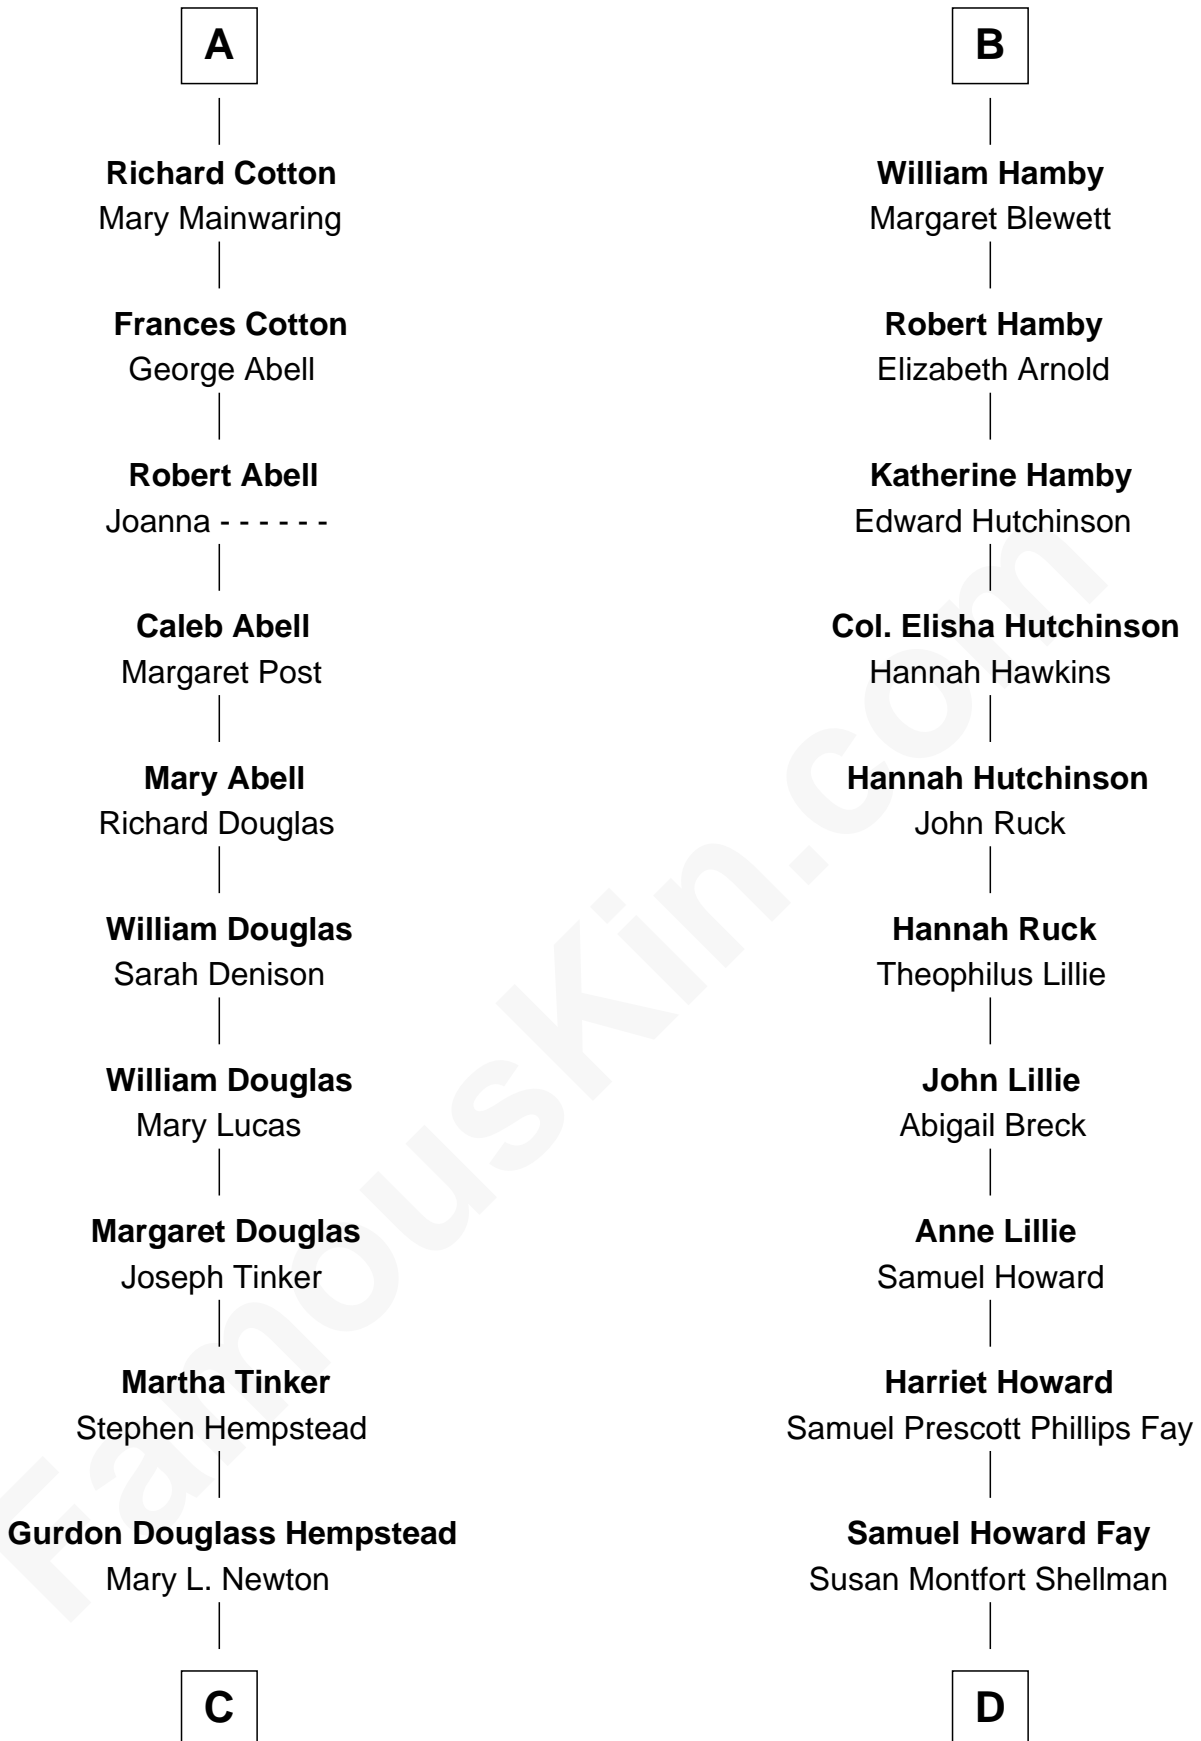

FamousKin.com
Relationship Chart of
Richard Gere
Movie Actor

20th cousin 1 time removed of
George H. W. Bush
41st U.S. President

Sir Philip le Despencer
 Joan de Cobham

C

Julia Anne Hempstead
Elisha Thomas Tiffany

Nelson Leroy Tiffany
Evaline Harriet Williams

William Stanton Tiffany
Anna Rebecca Stevens

Doris Anna Tiffany
Homer George Gere

Richard Gere
Movie Actor

D

Harriet Eleanor Fay
Rev. James Smith Bush

Samuel Prescott Bush
Flora Sheldon

Prescott Sheldon Bush
Dorothy Wear Walker

George H. W. Bush
41st U.S. President