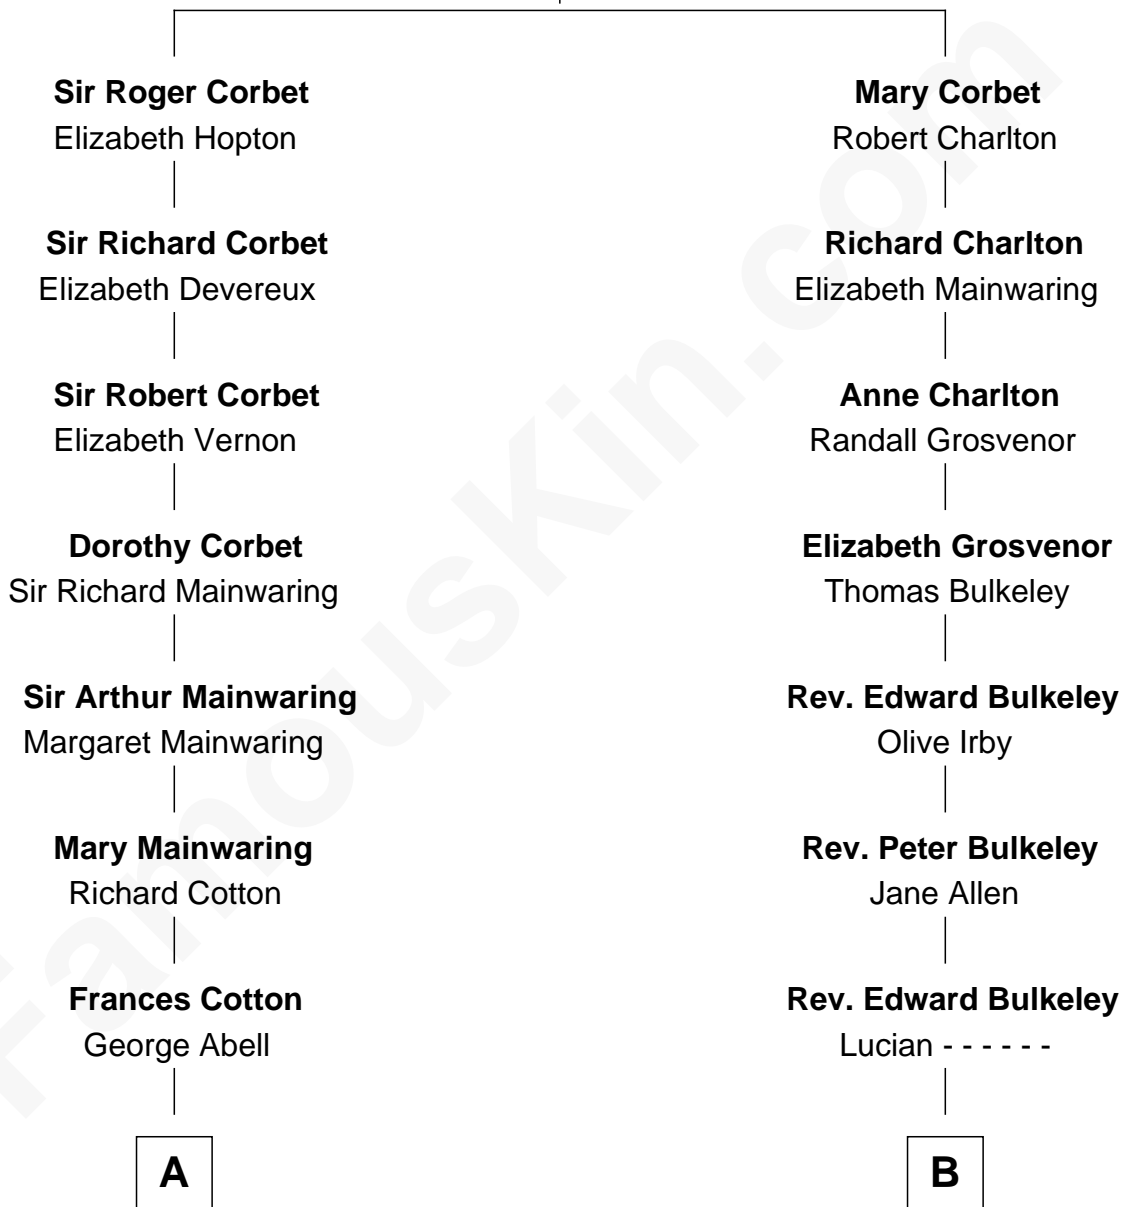

**FamousKin.com**  
**Relationship Chart of**  
**Richard Gere**  
*Movie Actor*

16th cousin 3 times removed of  
**George H. W. Bush**  
*41st U.S. President*

**Sir Robert Corbet**  
 Margaret - - - - -

**C**

—  
**William Stanton Tiffany**  
Anna Rebecca Stevens

—  
**Doris Anna Tiffany**  
Homer George Gere

—  
**Richard Gere**  
*Movie Actor*

FamousKin.com