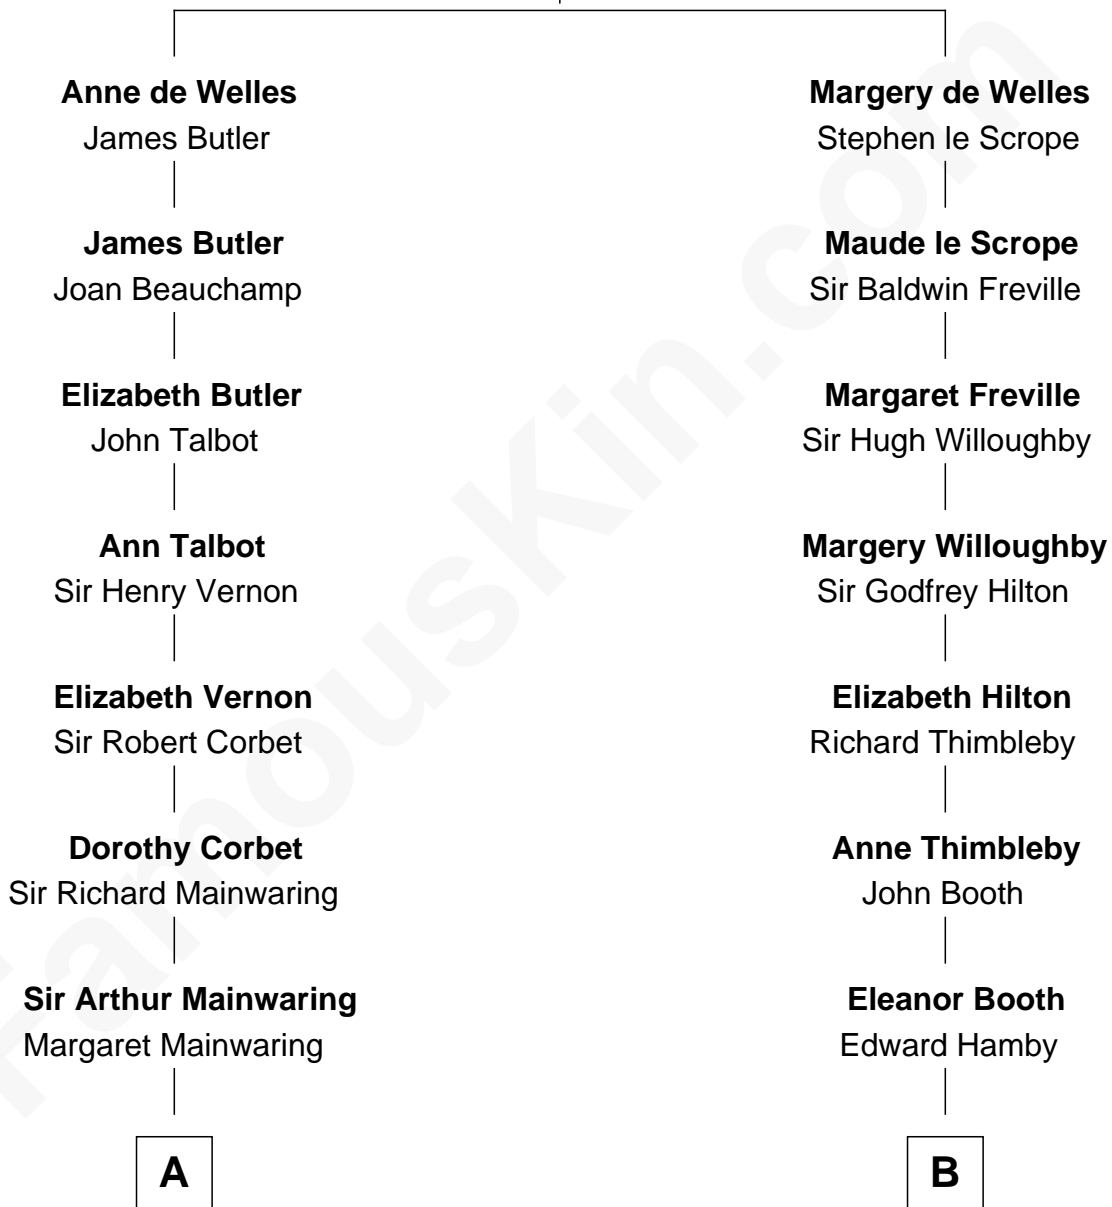

FamousKin.com
Relationship Chart of
Richard Gere
Movie Actor

20th cousin 1 time removed of
George H. W. Bush
41st U.S. President

John de Welles
Maud de Roos

C

Julia Anne Hempstead

Elisha Thomas Tiffany

Nelson Leroy Tiffany

Evaline Harriet Williams

William Stanton Tiffany

Anna Rebecca Stevens

Doris Anna Tiffany

Homer George Gere

Richard Gere

Movie Actor

D

Harriet Eleanor Fay

Rev. James Smith Bush

Samuel Prescott Bush

Flora Sheldon

Prescott Sheldon Bush

Dorothy Wear Walker

George H. W. Bush

41st U.S. President