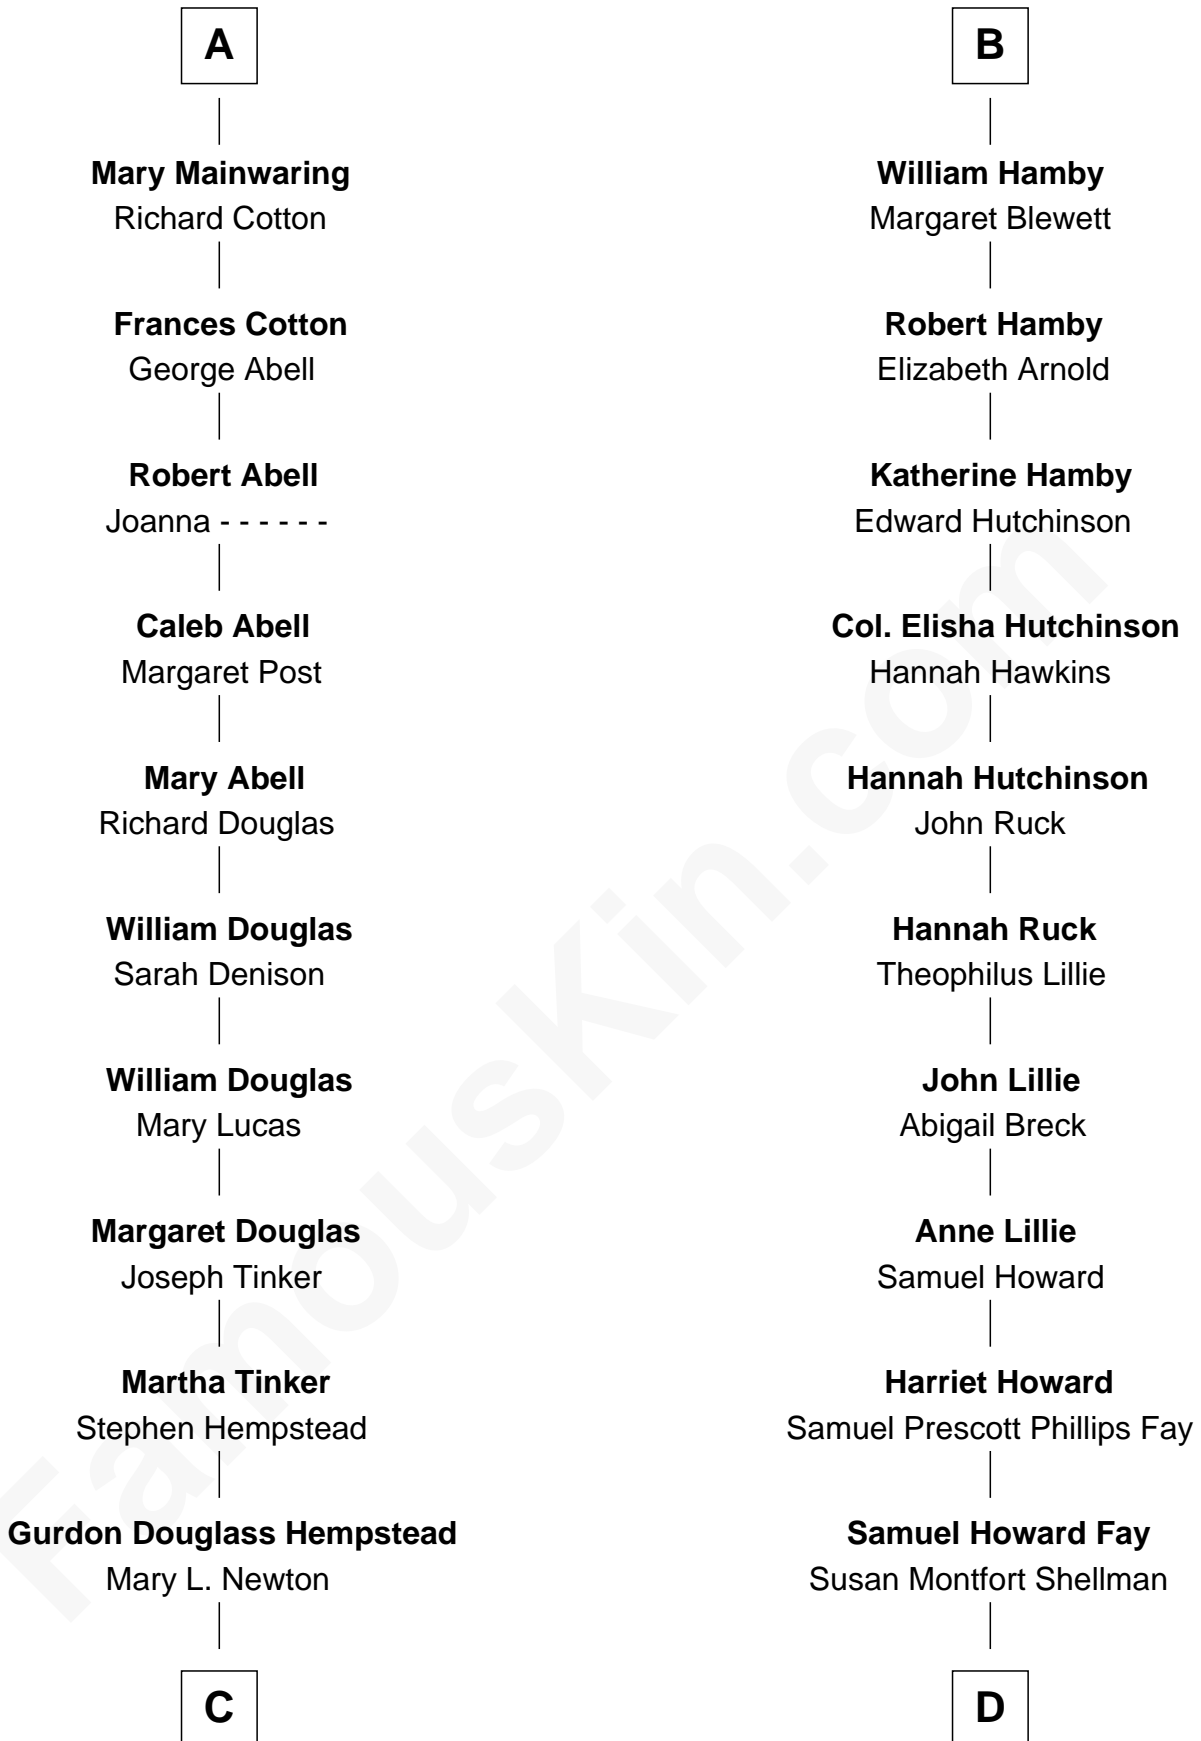

FamousKin.com
Relationship Chart of
Richard Gere
Movie Actor

20th cousin 1 time removed of
George H. W. Bush
41st U.S. President

John de Welles
Maud de Roos

C

Julia Anne Hempstead

Elisha Thomas Tiffany

Nelson Leroy Tiffany

Evaline Harriet Williams

William Stanton Tiffany

Anna Rebecca Stevens

Doris Anna Tiffany

Homer George Gere

Richard Gere

Movie Actor

D

Harriet Eleanor Fay

Rev. James Smith Bush

Samuel Prescott Bush

Flora Sheldon

Prescott Sheldon Bush

Dorothy Wear Walker

George H. W. Bush

41st U.S. President