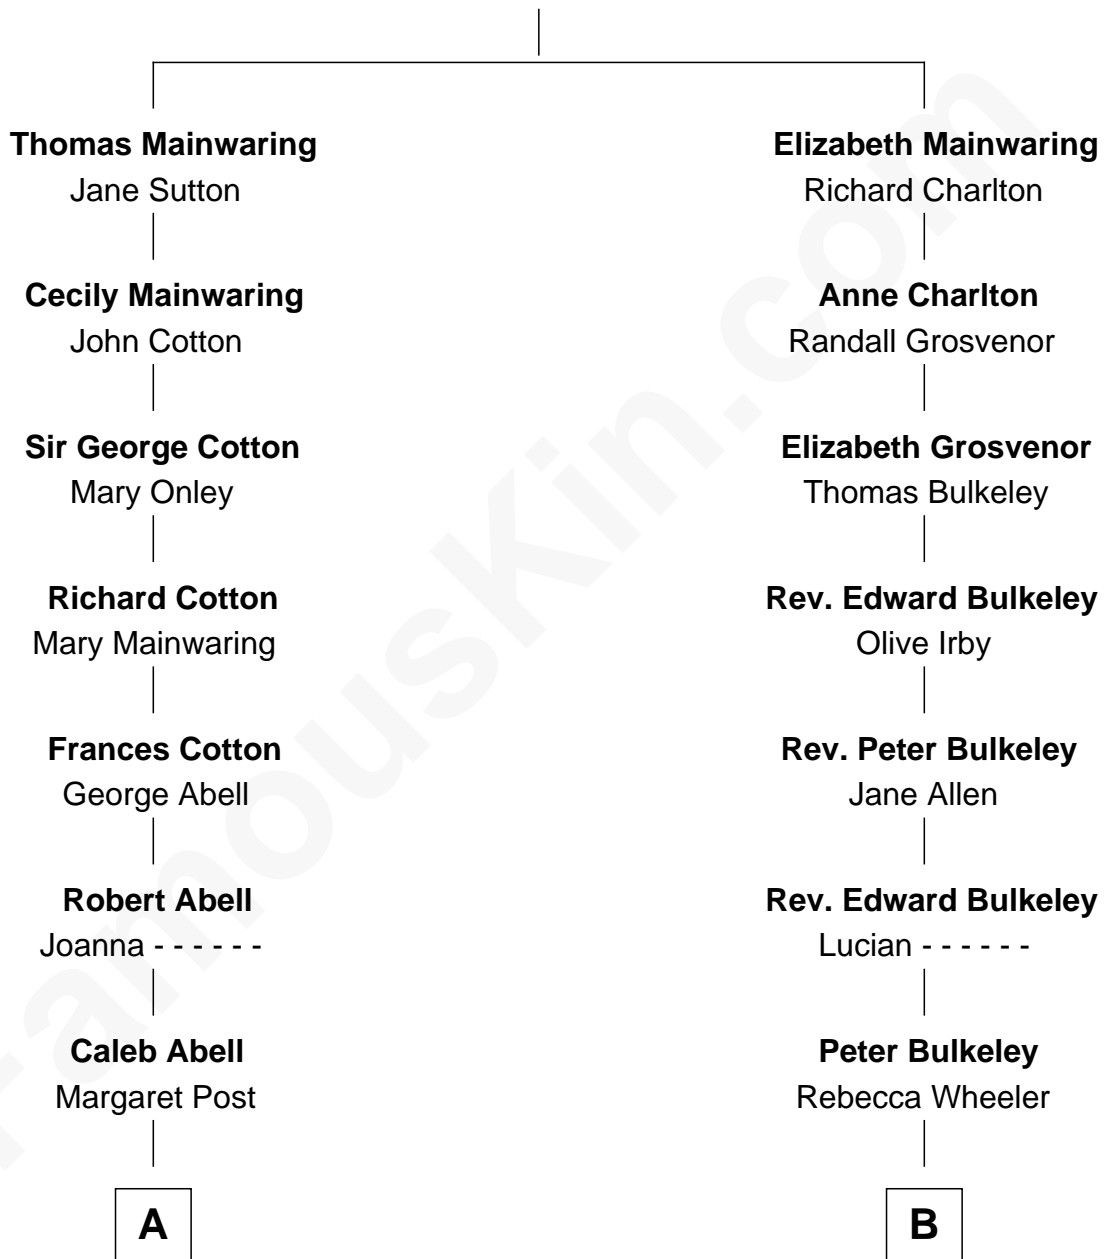

FamousKin.com Relationship Chart of

Richard Gere

Movie Actor

16th cousin 1 time removed of

George W. Bush

43rd U.S. President

William Mainwaring

Margaret Warren

Richard Gere photo by [Francesco \(spaceodissey\)](#) (CC BY 2.0)