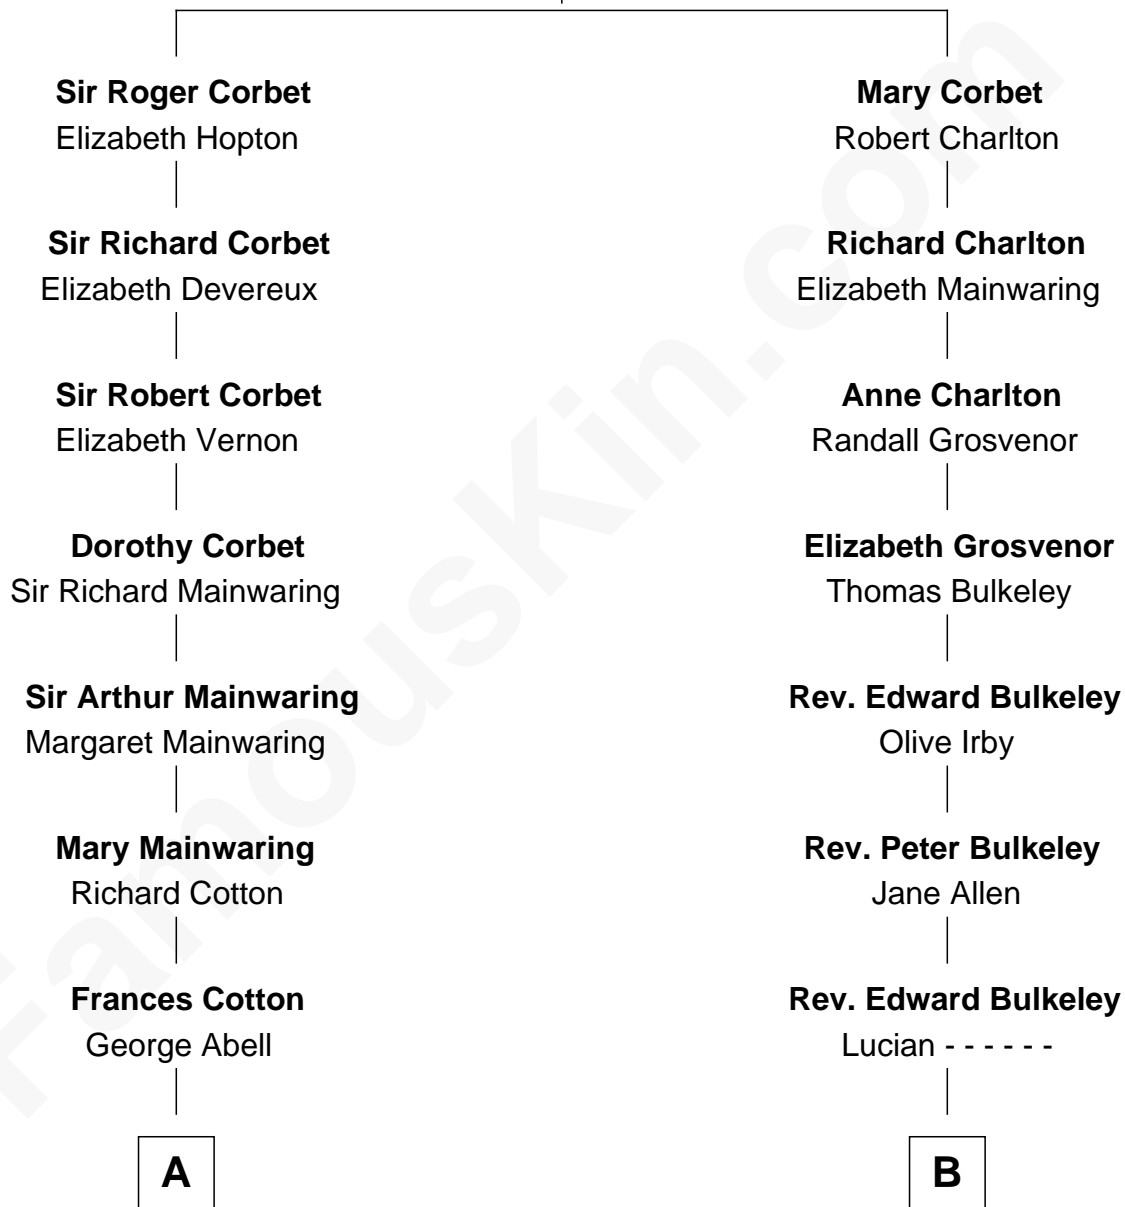

FamousKin.com
Relationship Chart of
Richard Gere
Movie Actor

17th cousin 2 times removed of
George W. Bush
43rd U.S. President

Sir Robert Corbet
 Margaret - - - - -

C

—
William Stanton Tiffany
Anna Rebecca Stevens

—
Doris Anna Tiffany
Homer George Gere

—
Richard Gere
Movie Actor

FamousKin.com