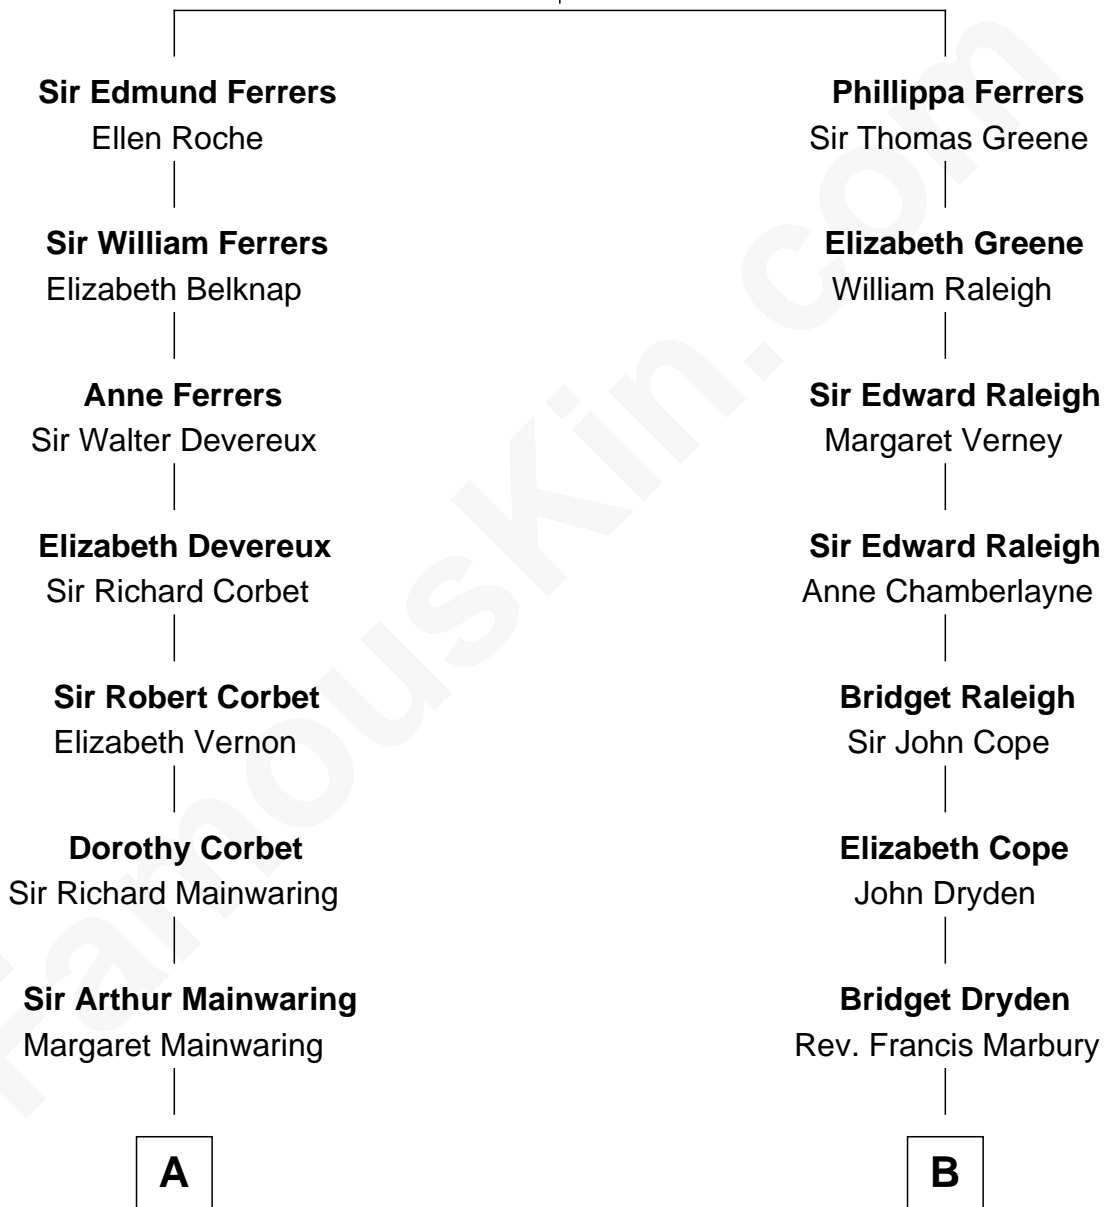

FamousKin.com Relationship Chart of

Richard Gere

Movie Actor

20th cousin 1 time removed of

George W. Bush

43rd U.S. President

Robert de Ferrers
Margaret Despencer

C

Julia Anne Hempstead
Elisha Thomas Tiffany

Nelson Leroy Tiffany
Evaline Harriet Williams

William Stanton Tiffany
Anna Rebecca Stevens

Doris Anna Tiffany
Homer George Gere

Richard Gere
Movie Actor

D

Samuel Prescott Bush
Flora Sheldon

Prescott Sheldon Bush
Dorothy Wear Walker

George Herbert Walker Bush
Barbara Pierce

George W. Bush
43rd U.S. President