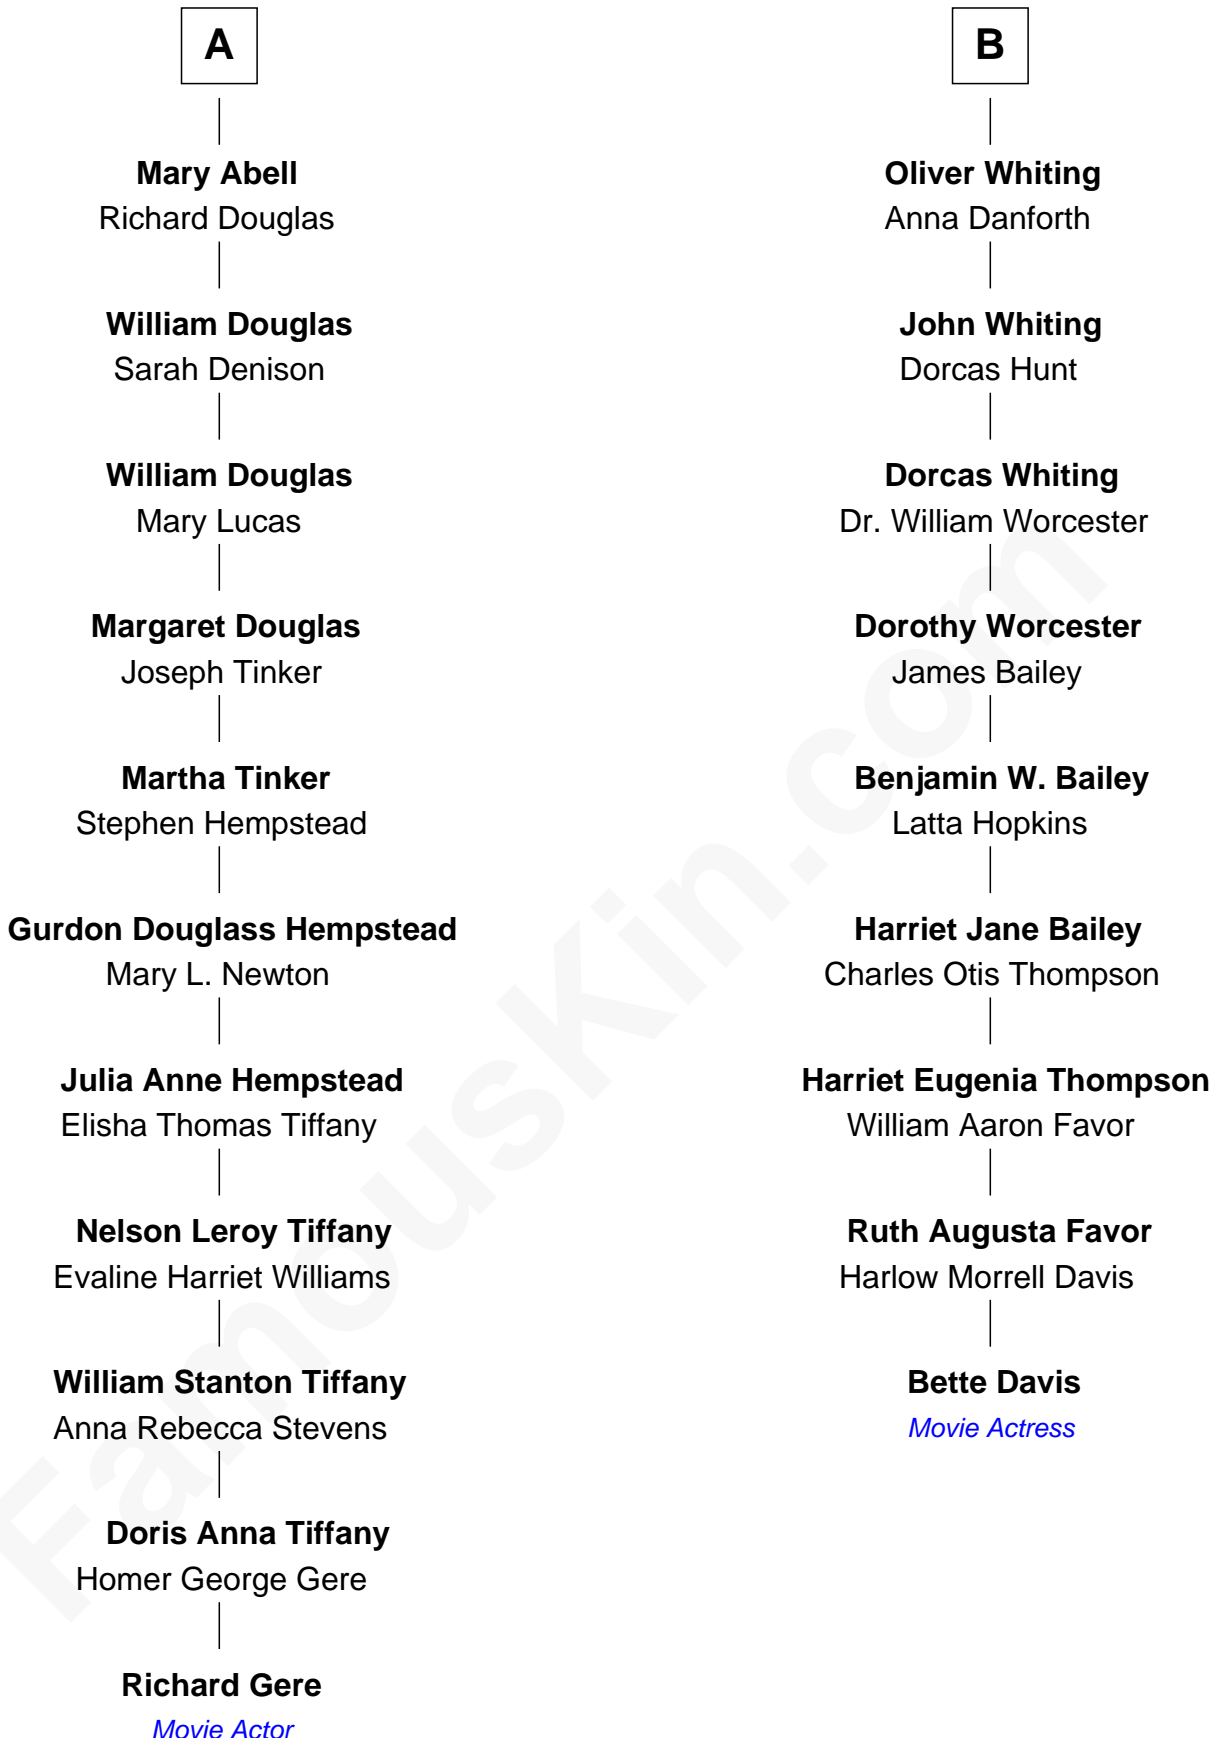

FamousKin.com Relationship Chart of

Richard Gere

Movie Actor

15th cousin 2 times removed of

Bette Davis

Movie Actress

William Mainwaring

Margaret Warren

Richard Gere photo by [Francesco \(spaceodissey\)](#) [\(CC BY 2.0\)](#)