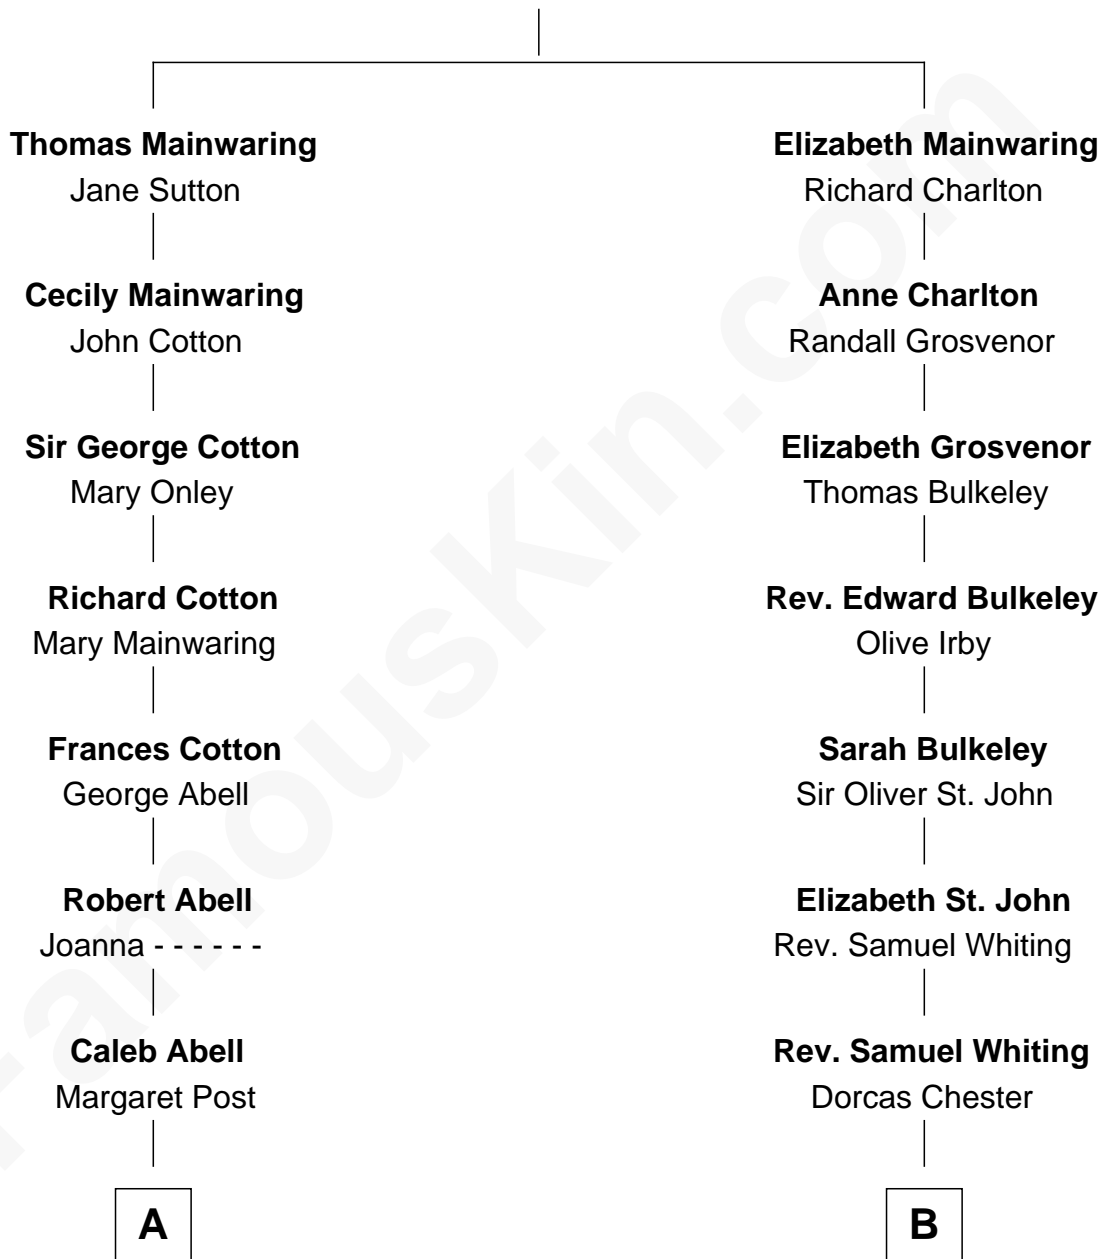

FamousKin.com Relationship Chart of

Richard Gere

Movie Actor

15th cousin 2 times removed of

Bette Davis

Movie Actress

William Mainwaring

Margaret Warren

Richard Gere photo by [Francesco \(spaceodissey\)](#) [\(CC BY 2.0\)](#)