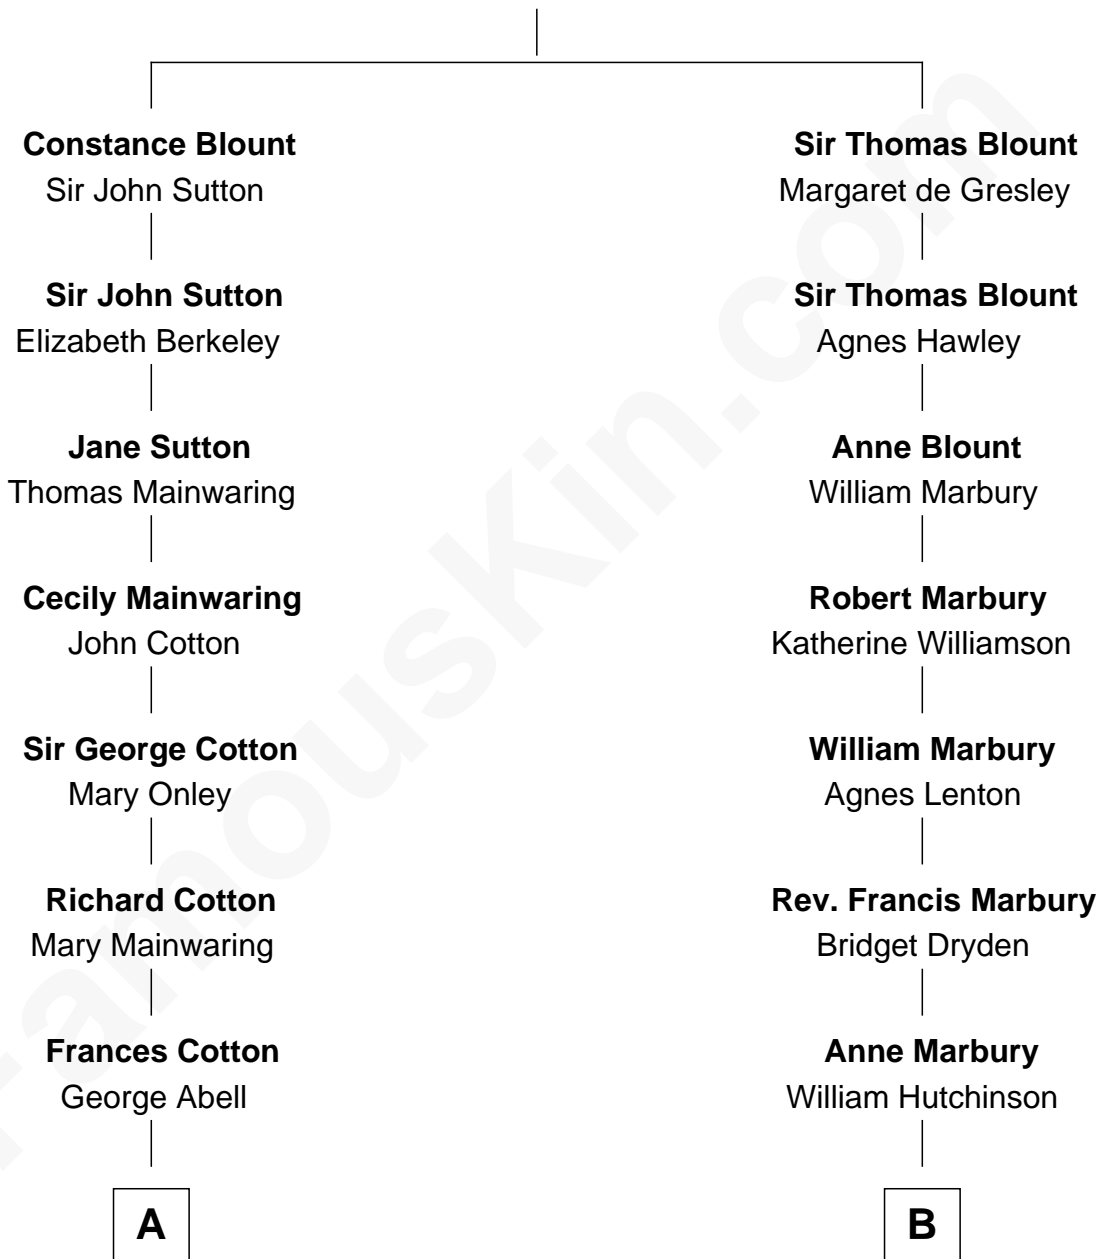

FamousKin.com Relationship Chart of

Richard Gere

Movie Actor

13th cousin 6 times removed of

Lucretia (Rudolph) Garfield

First Lady of President James Garfield

Sir Walter Blount

Sancha de Ayala

C

—
William Stanton Tiffany

Anna Rebecca Stevens

—
Doris Anna Tiffany

Homer George Gere

—
Richard Gere

Movie Actor

FamousKin.com