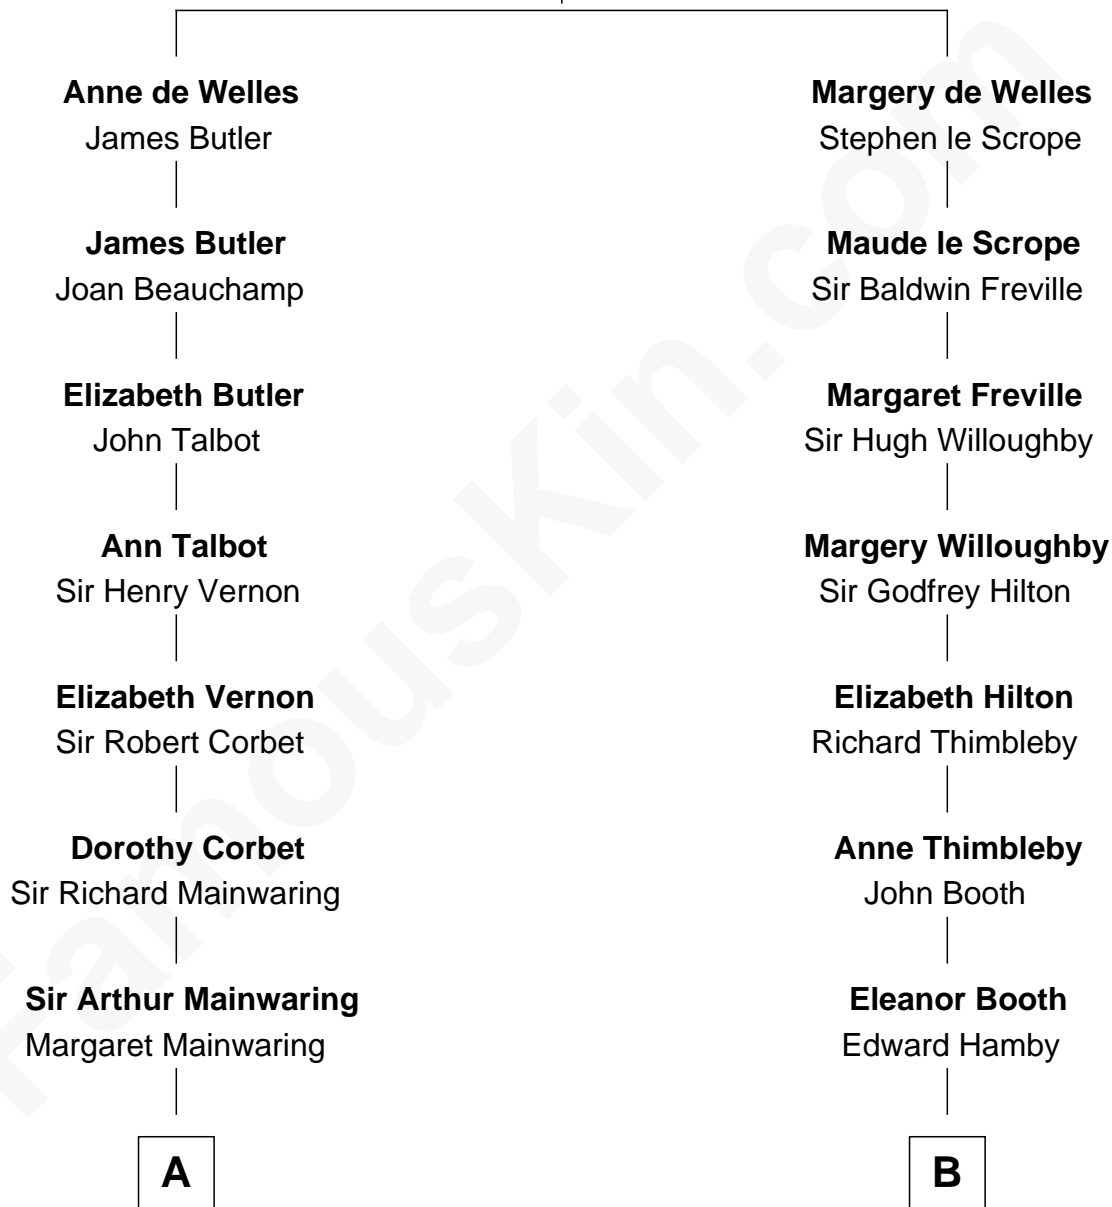

**FamousKin.com**  
**Relationship Chart of**  
**Richard Gere**  
*Movie Actor*

16th cousin 5 times removed of  
**Lucretia (Rudolph) Garfield**  
*First Lady of President James Garfield*

**John de Welles**  
Maud de Roos

**C**

**Julia Anne Hempstead**

Elisha Thomas Tiffany

**Nelson Leroy Tiffany**

Evaline Harriet Williams

**William Stanton Tiffany**

Anna Rebecca Stevens

**Doris Anna Tiffany**