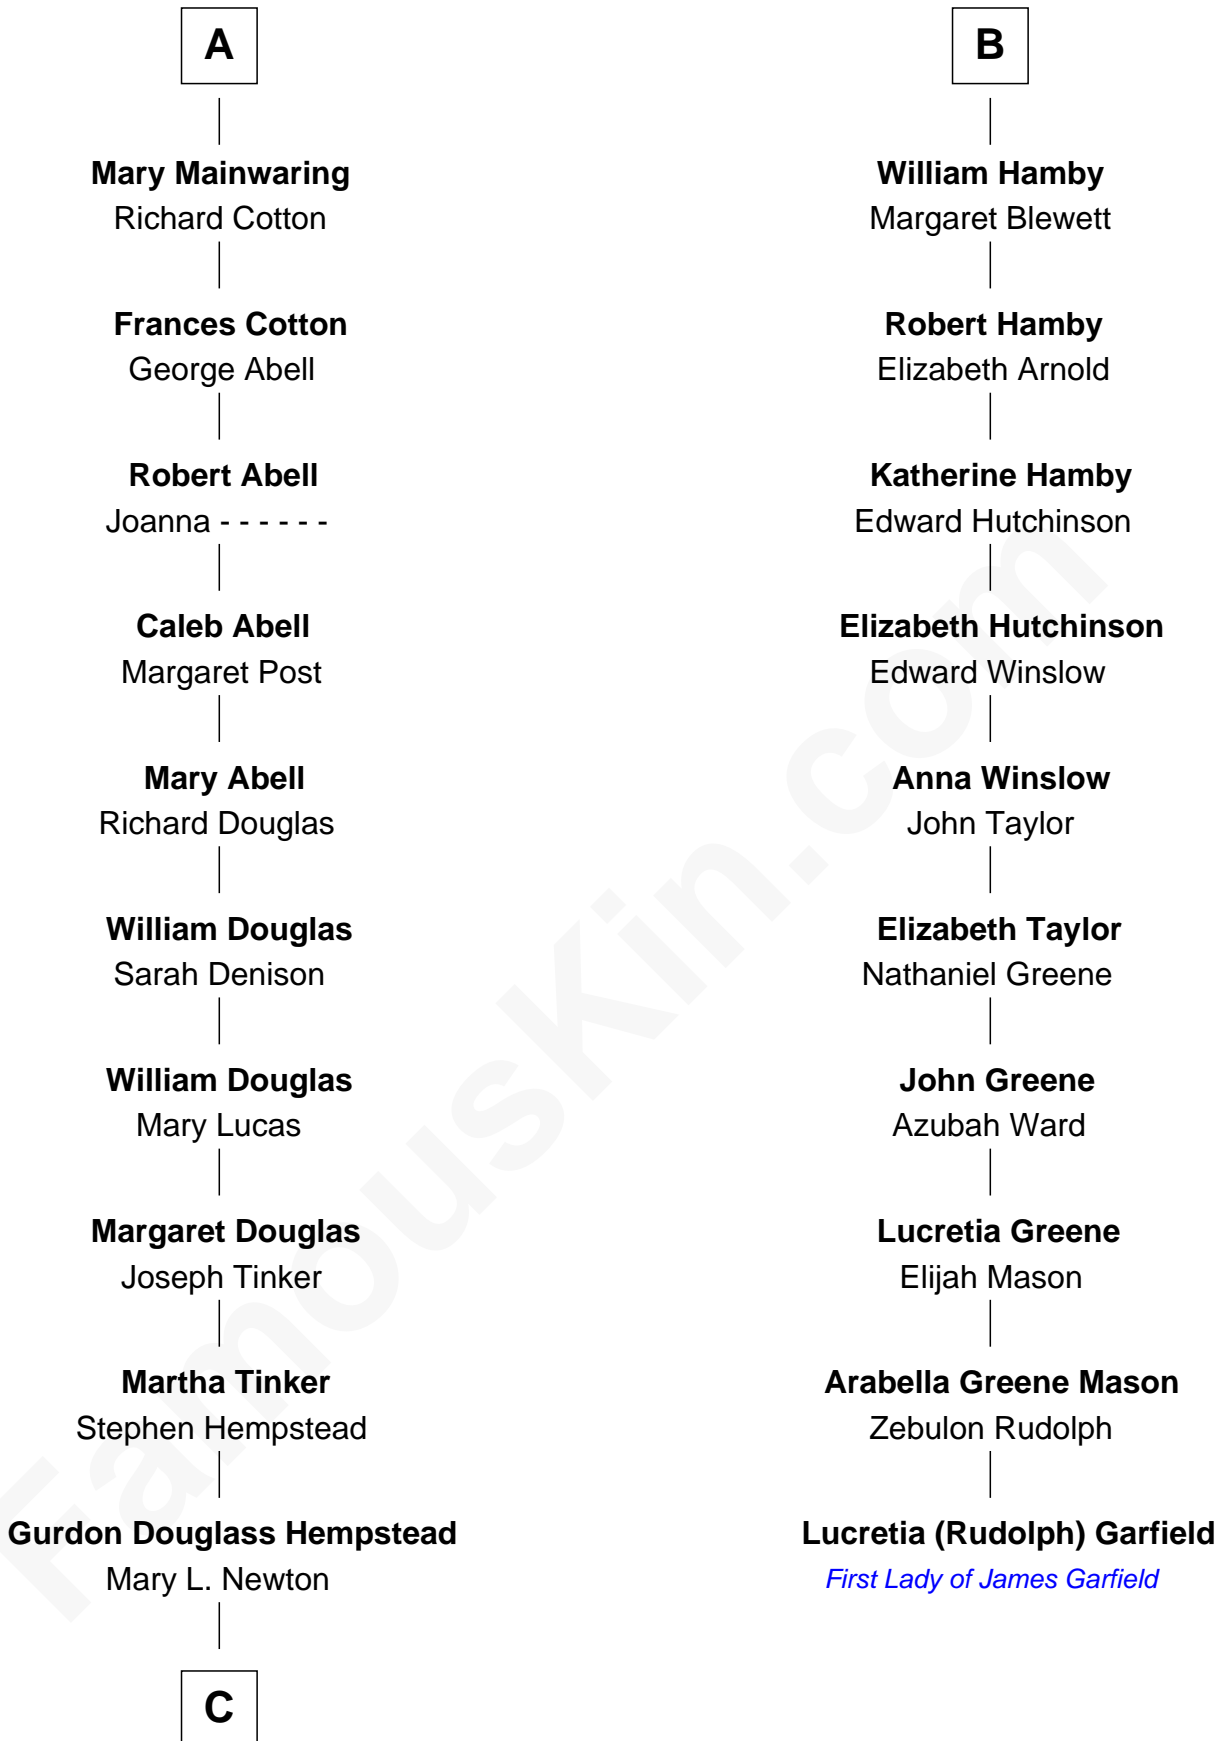

**FamousKin.com**  
**Relationship Chart of**  
**Richard Gere**  
*Movie Actor*

16th cousin 5 times removed of  
**Lucretia (Rudolph) Garfield**  
*First Lady of President James Garfield*

**John de Welles**  
Maud de Roos

**C**

**Julia Anne Hempstead**

Elisha Thomas Tiffany

**Nelson Leroy Tiffany**

Evaline Harriet Williams

**William Stanton Tiffany**

Anna Rebecca Stevens

**Doris Anna Tiffany**