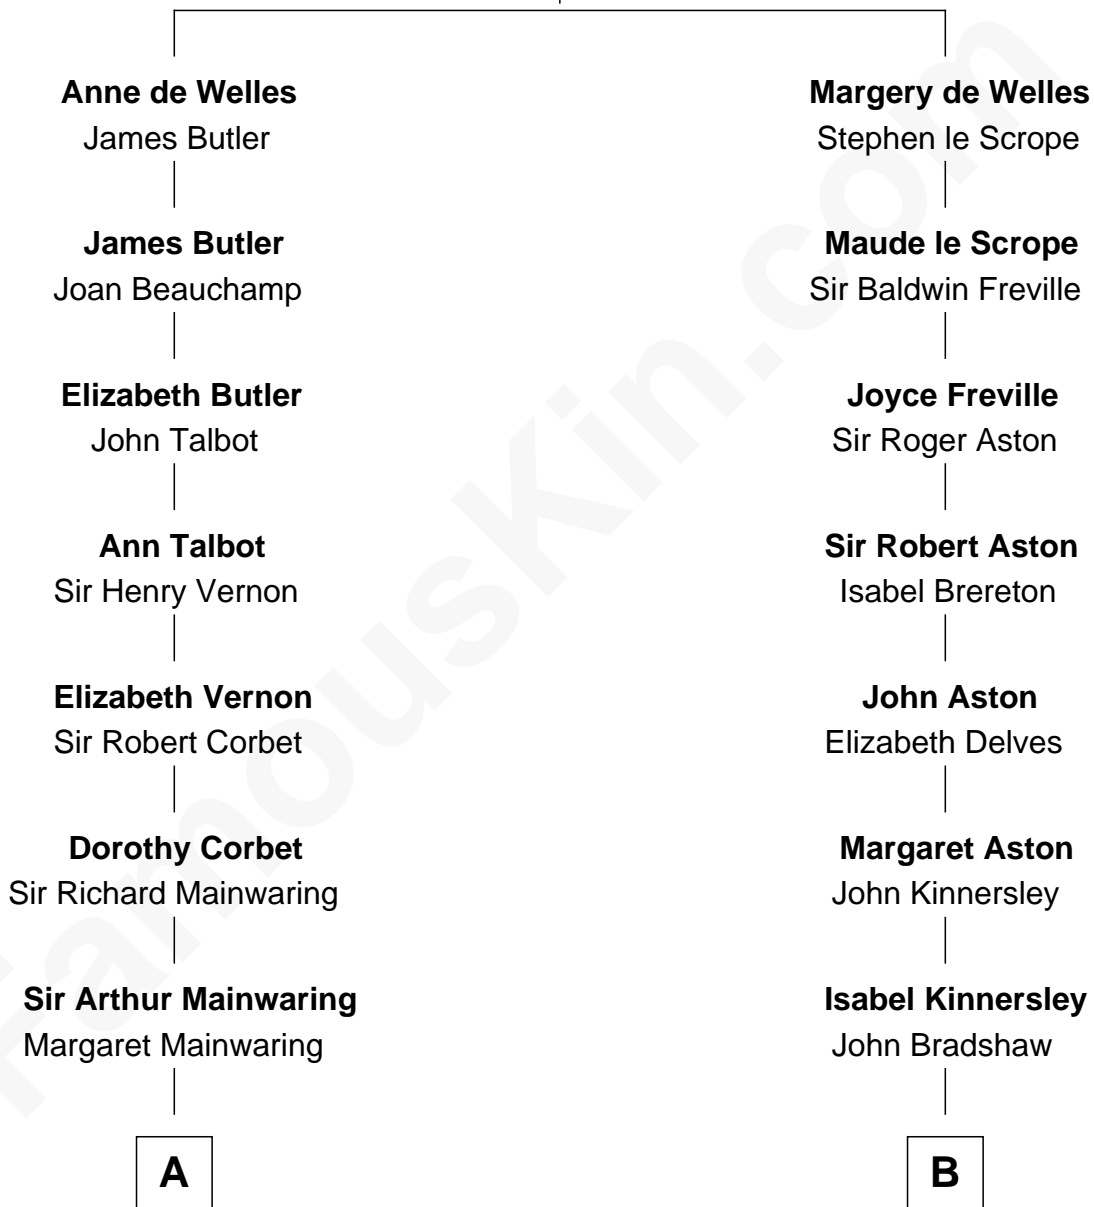

FamousKin.com Relationship Chart of

Richard Gere

Movie Actor

14th cousin 7 times removed of

George Mason

Father of the U.S. Bill of Rights

John de Welles

Maud de Roos

C

Julia Anne Hempstead

Elisha Thomas Tiffany

Nelson Leroy Tiffany

Evaline Harriet Williams

William Stanton Tiffany

Anna Rebecca Stevens

Doris Anna Tiffany