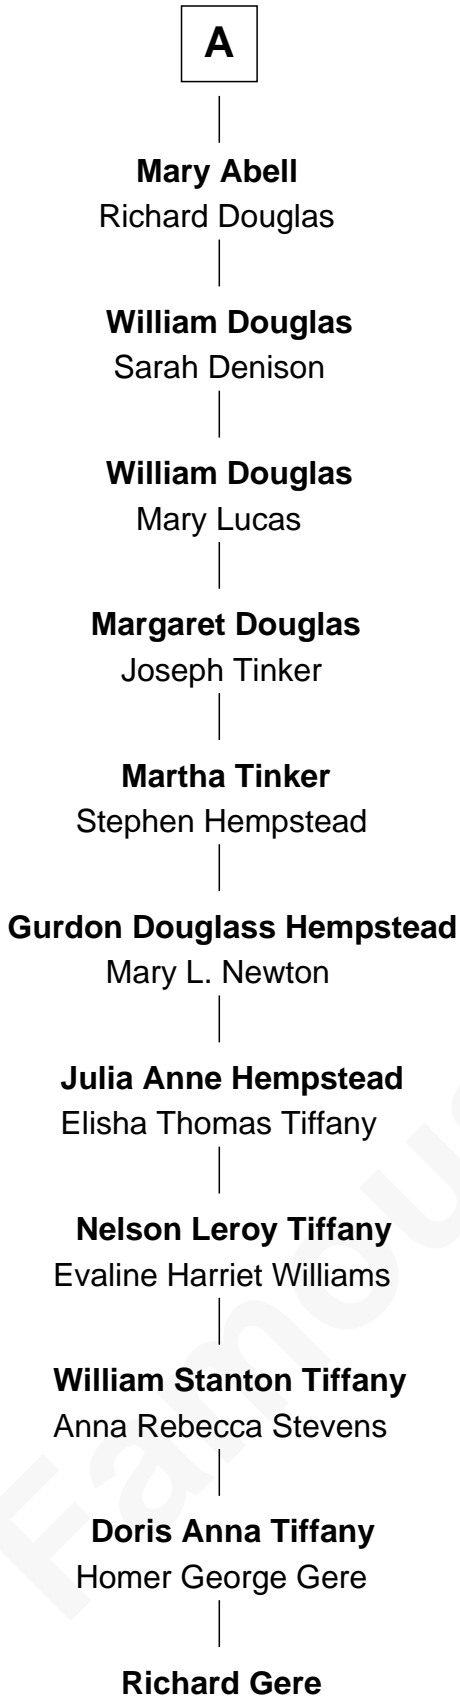

FamousKin.com Relationship Chart of

Richard Gere

Movie Actor

6th cousin 11 times removed of

Richard More

(c1614 - c1696) Mayflower passenger 1620

MAYFLOWER

Sir John Sutton
Elizabeth Berkeley

Jane Sutton
Thomas Mainwaring

Cecily Mainwaring
John Cotton

Sir George Cotton
Mary Onley

Richard Cotton
Mary Mainwaring

Frances Cotton
George Abell

Robert Abell
Joanna - - - - -

Caleb Abell
Margaret Post

A

Sir Edmund Sutton
Matilda Clifford

Dorothy Sutton
Richard Wrottesley

Joan Wrottesley
Richard Cresset

Margaret Cresset
Thomas More

Jasper More
Elizabeth Smalley

Katherine More
Col. Samuel More

Richard More
Mayflower passenger 1620