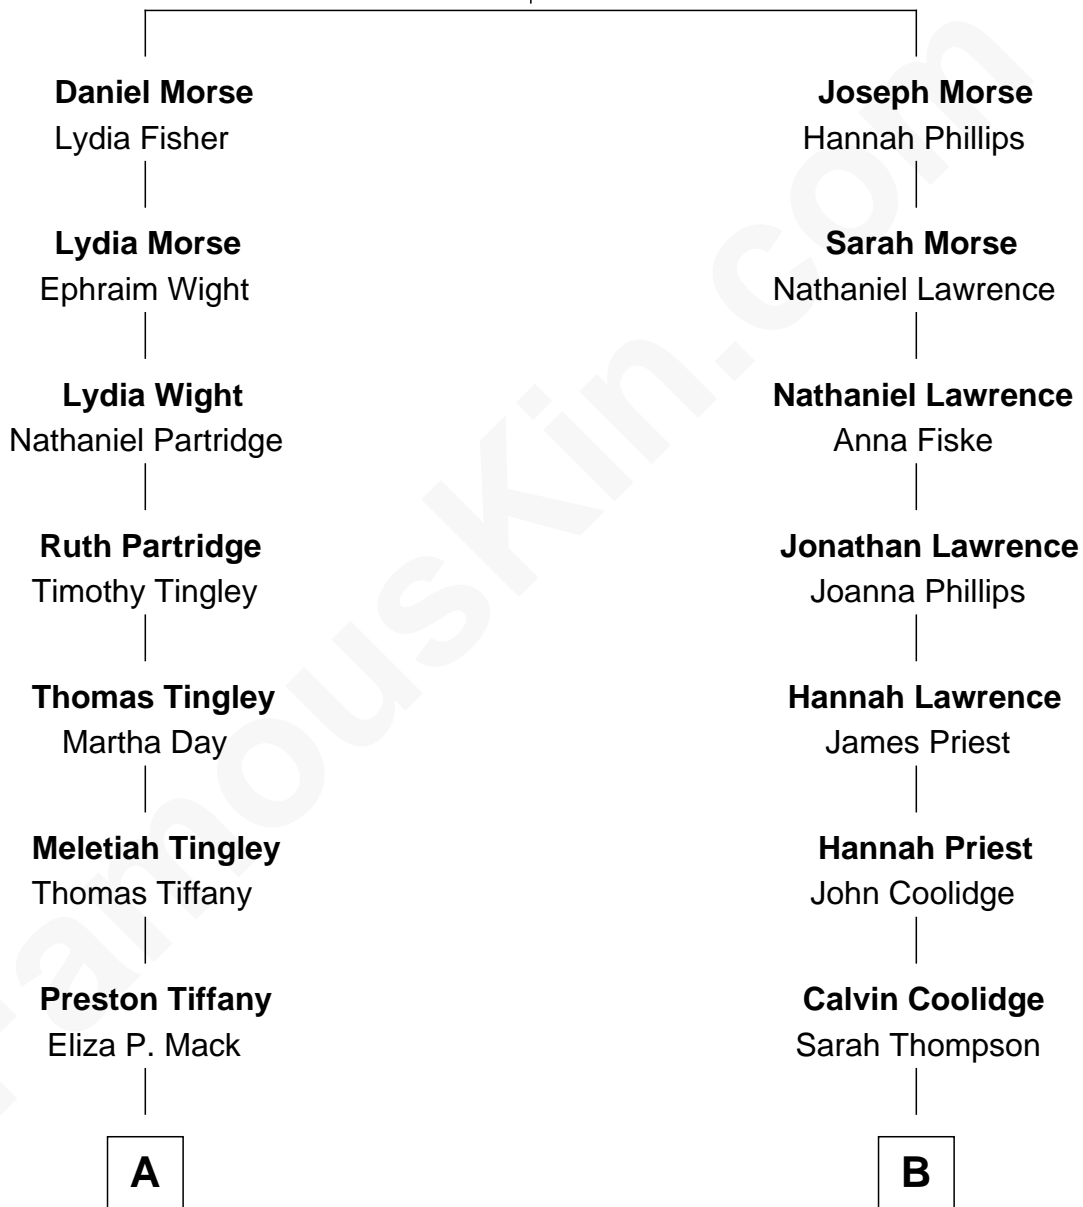

FamousKin.com Relationship Chart of

Richard Gere

Movie Actor

9th cousin 2 times removed of

Calvin Coolidge

30th U.S. President

Samuel Morse
Elizabeth Jasper

A

Elisha Thomas Tiffany
Julia Anne Hempstead

Nelson Leroy Tiffany
Evaline Harriet Williams

William Stanton Tiffany
Anna Rebecca Stevens

Doris Anna Tiffany
Homer George Gere

Richard Gere
Movie Actor

B

Calvin Galusha Coolidge
Sarah Almeda Brewer

Col. John Calvin Coolidge
Victoria Josephine Moor

Calvin Coolidge
30th U.S. President