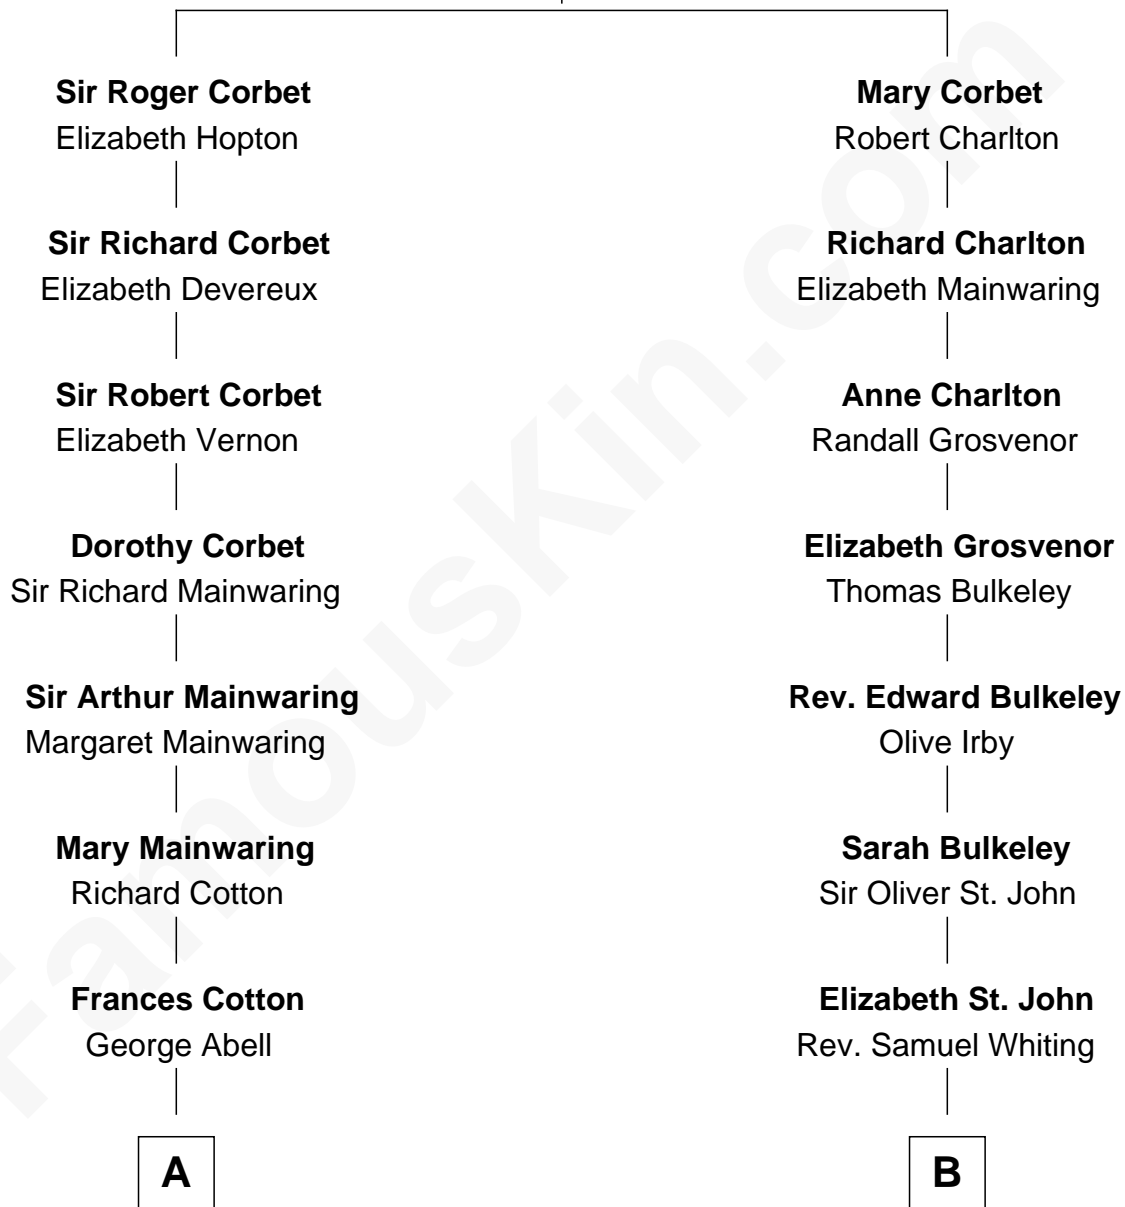

FamousKin.com
Relationship Chart of
Richard Gere
Movie Actor

15th cousin 4 times removed of
Calvin Coolidge
30th U.S. President

Sir Robert Corbet
 Margaret - - - - -

C

—
William Stanton Tiffany
Anna Rebecca Stevens

—
Doris Anna Tiffany
Homer George Gere

—
Richard Gere
Movie Actor

FamousKin.com