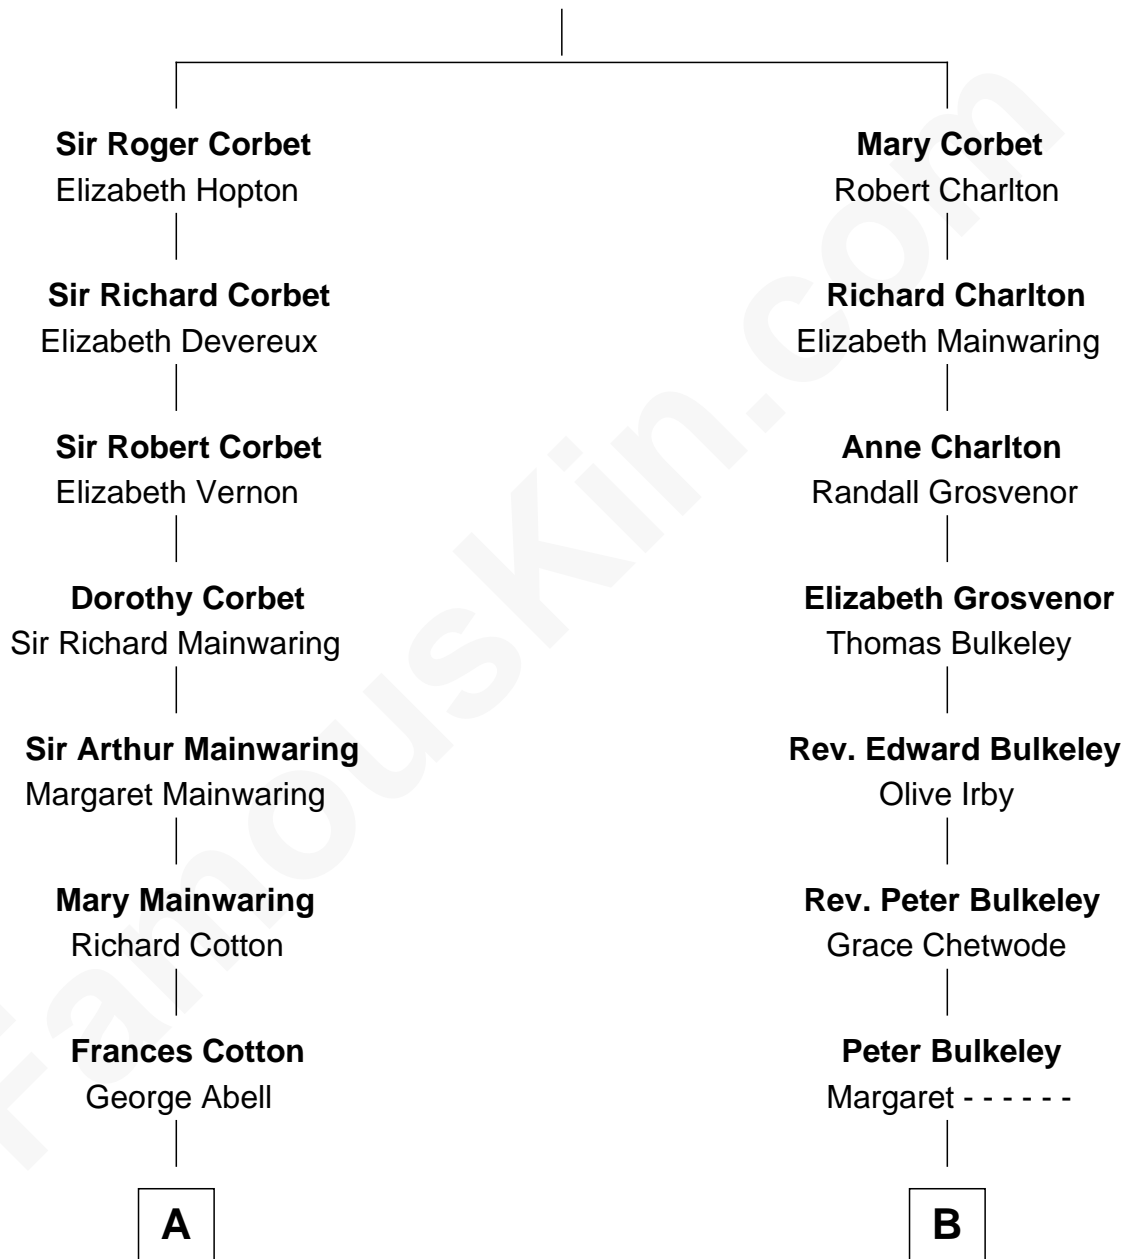

FamousKin.com Relationship Chart of

Richard Gere

Movie Actor

14th cousin 5 times removed of

Norman Rockwell

American Artist

Sir Robert Corbet

Margaret - - - - -

C

—
William Stanton Tiffany
Anna Rebecca Stevens

—
Doris Anna Tiffany
Homer George Gere

—
Richard Gere
Movie Actor

FamousKin.com