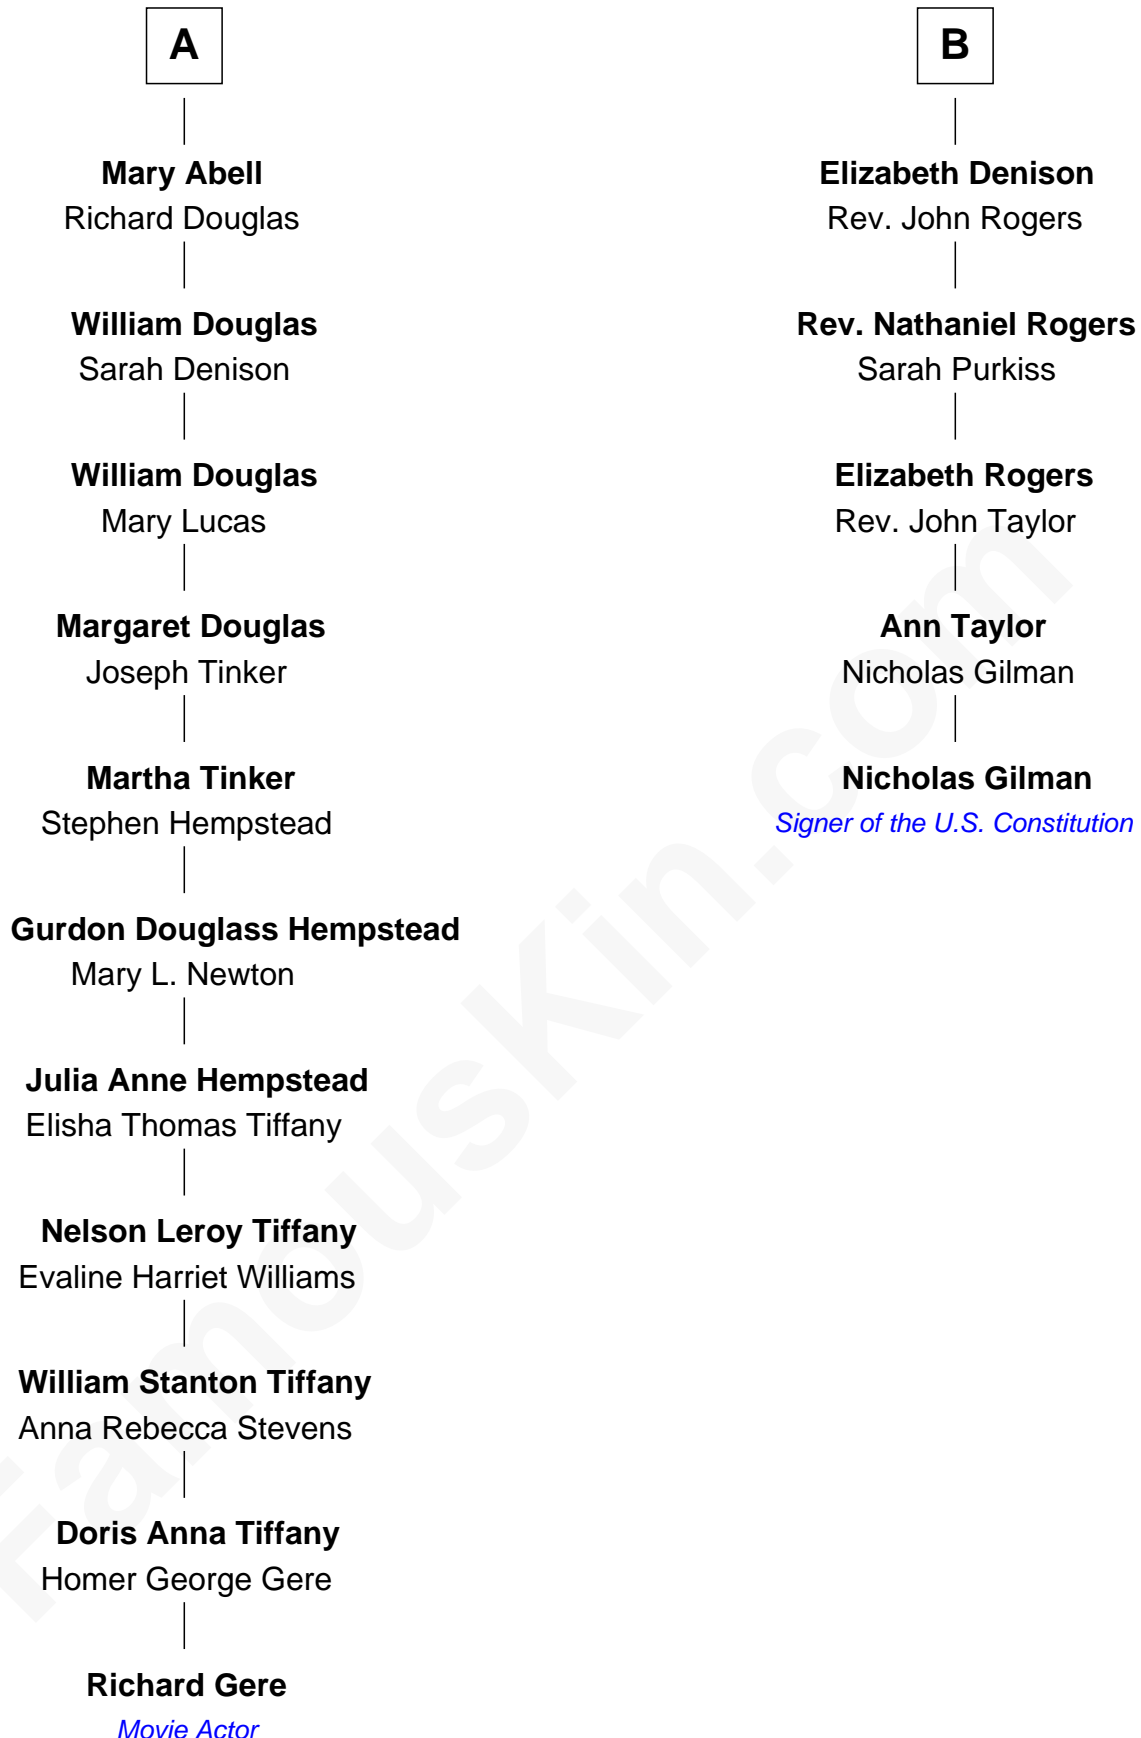

FamousKin.com Relationship Chart of

Richard Gere

Movie Actor

11th cousin 6 times removed of

Nicholas Gilman

Signer of the U.S. Constitution

Sir John Sutton
Elizabeth Berkeley

Jane Sutton
Thomas Mainwaring

Cecily Mainwaring
John Cotton

Sir George Cotton
Mary Onley

Richard Cotton
Mary Mainwaring

Frances Cotton
George Abell

Robert Abell
Joanna - - - - -

Caleb Abell
Margaret Post

A

Sir Edmund Sutton
Joyce Tiptoft

Sir Edward Sutton
Cecily Willoughby

Sir John Sutton
Cecily Grey

Sir Henry Dudley
----- Ashton
Probable

Roger Dudley
Susanna Thorne

Gov. Thomas Dudley
Dorothy York

Patience Dudley
Maj. Gen. Daniel Denison

B

Richard Gere photo by [Francesco \(spaceodissey\)](#) [\(CC BY 2.0\)](#)